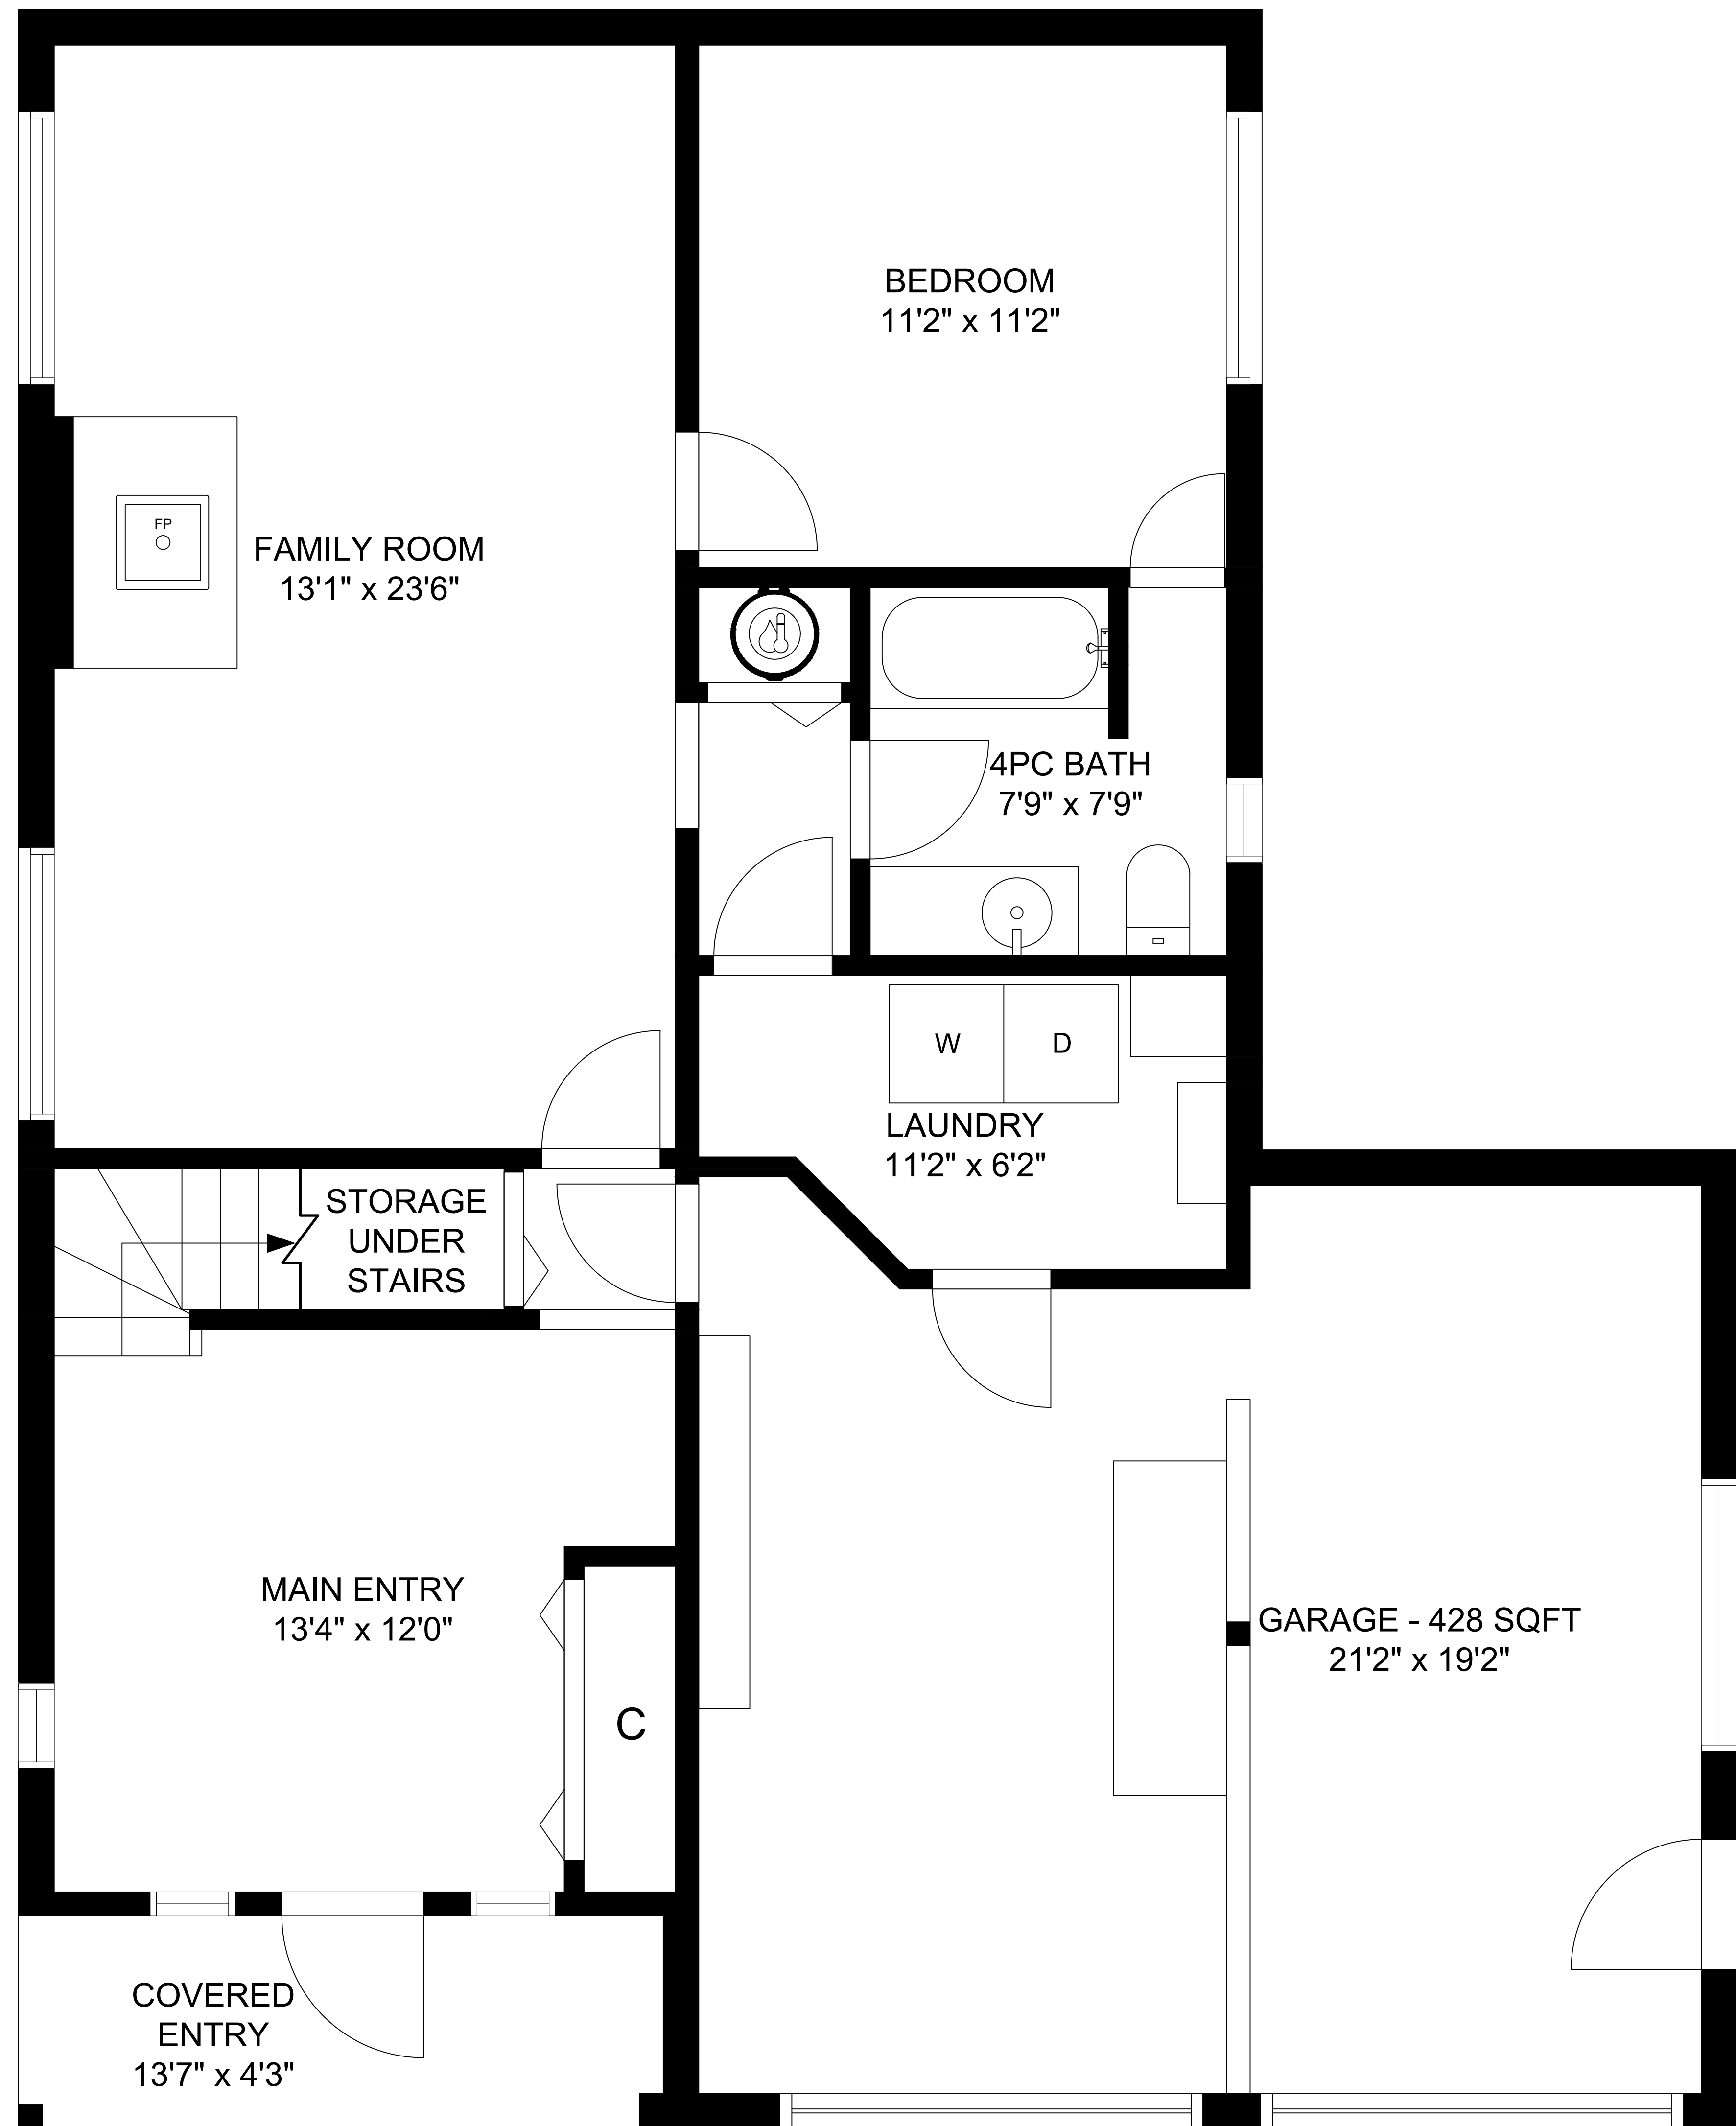

7101 McGill Road
Lantzville, BC

2084
FINISHED SQFT

428
GARAGE SQFT

8'0"
CEILING HEIGHT

LOWER LEVEL - 908 SQFT
CEILING HEIGHT - 8'0"

MAIN LEVEL - 1176 SQFT
CEILING HEIGHT - 8'0"