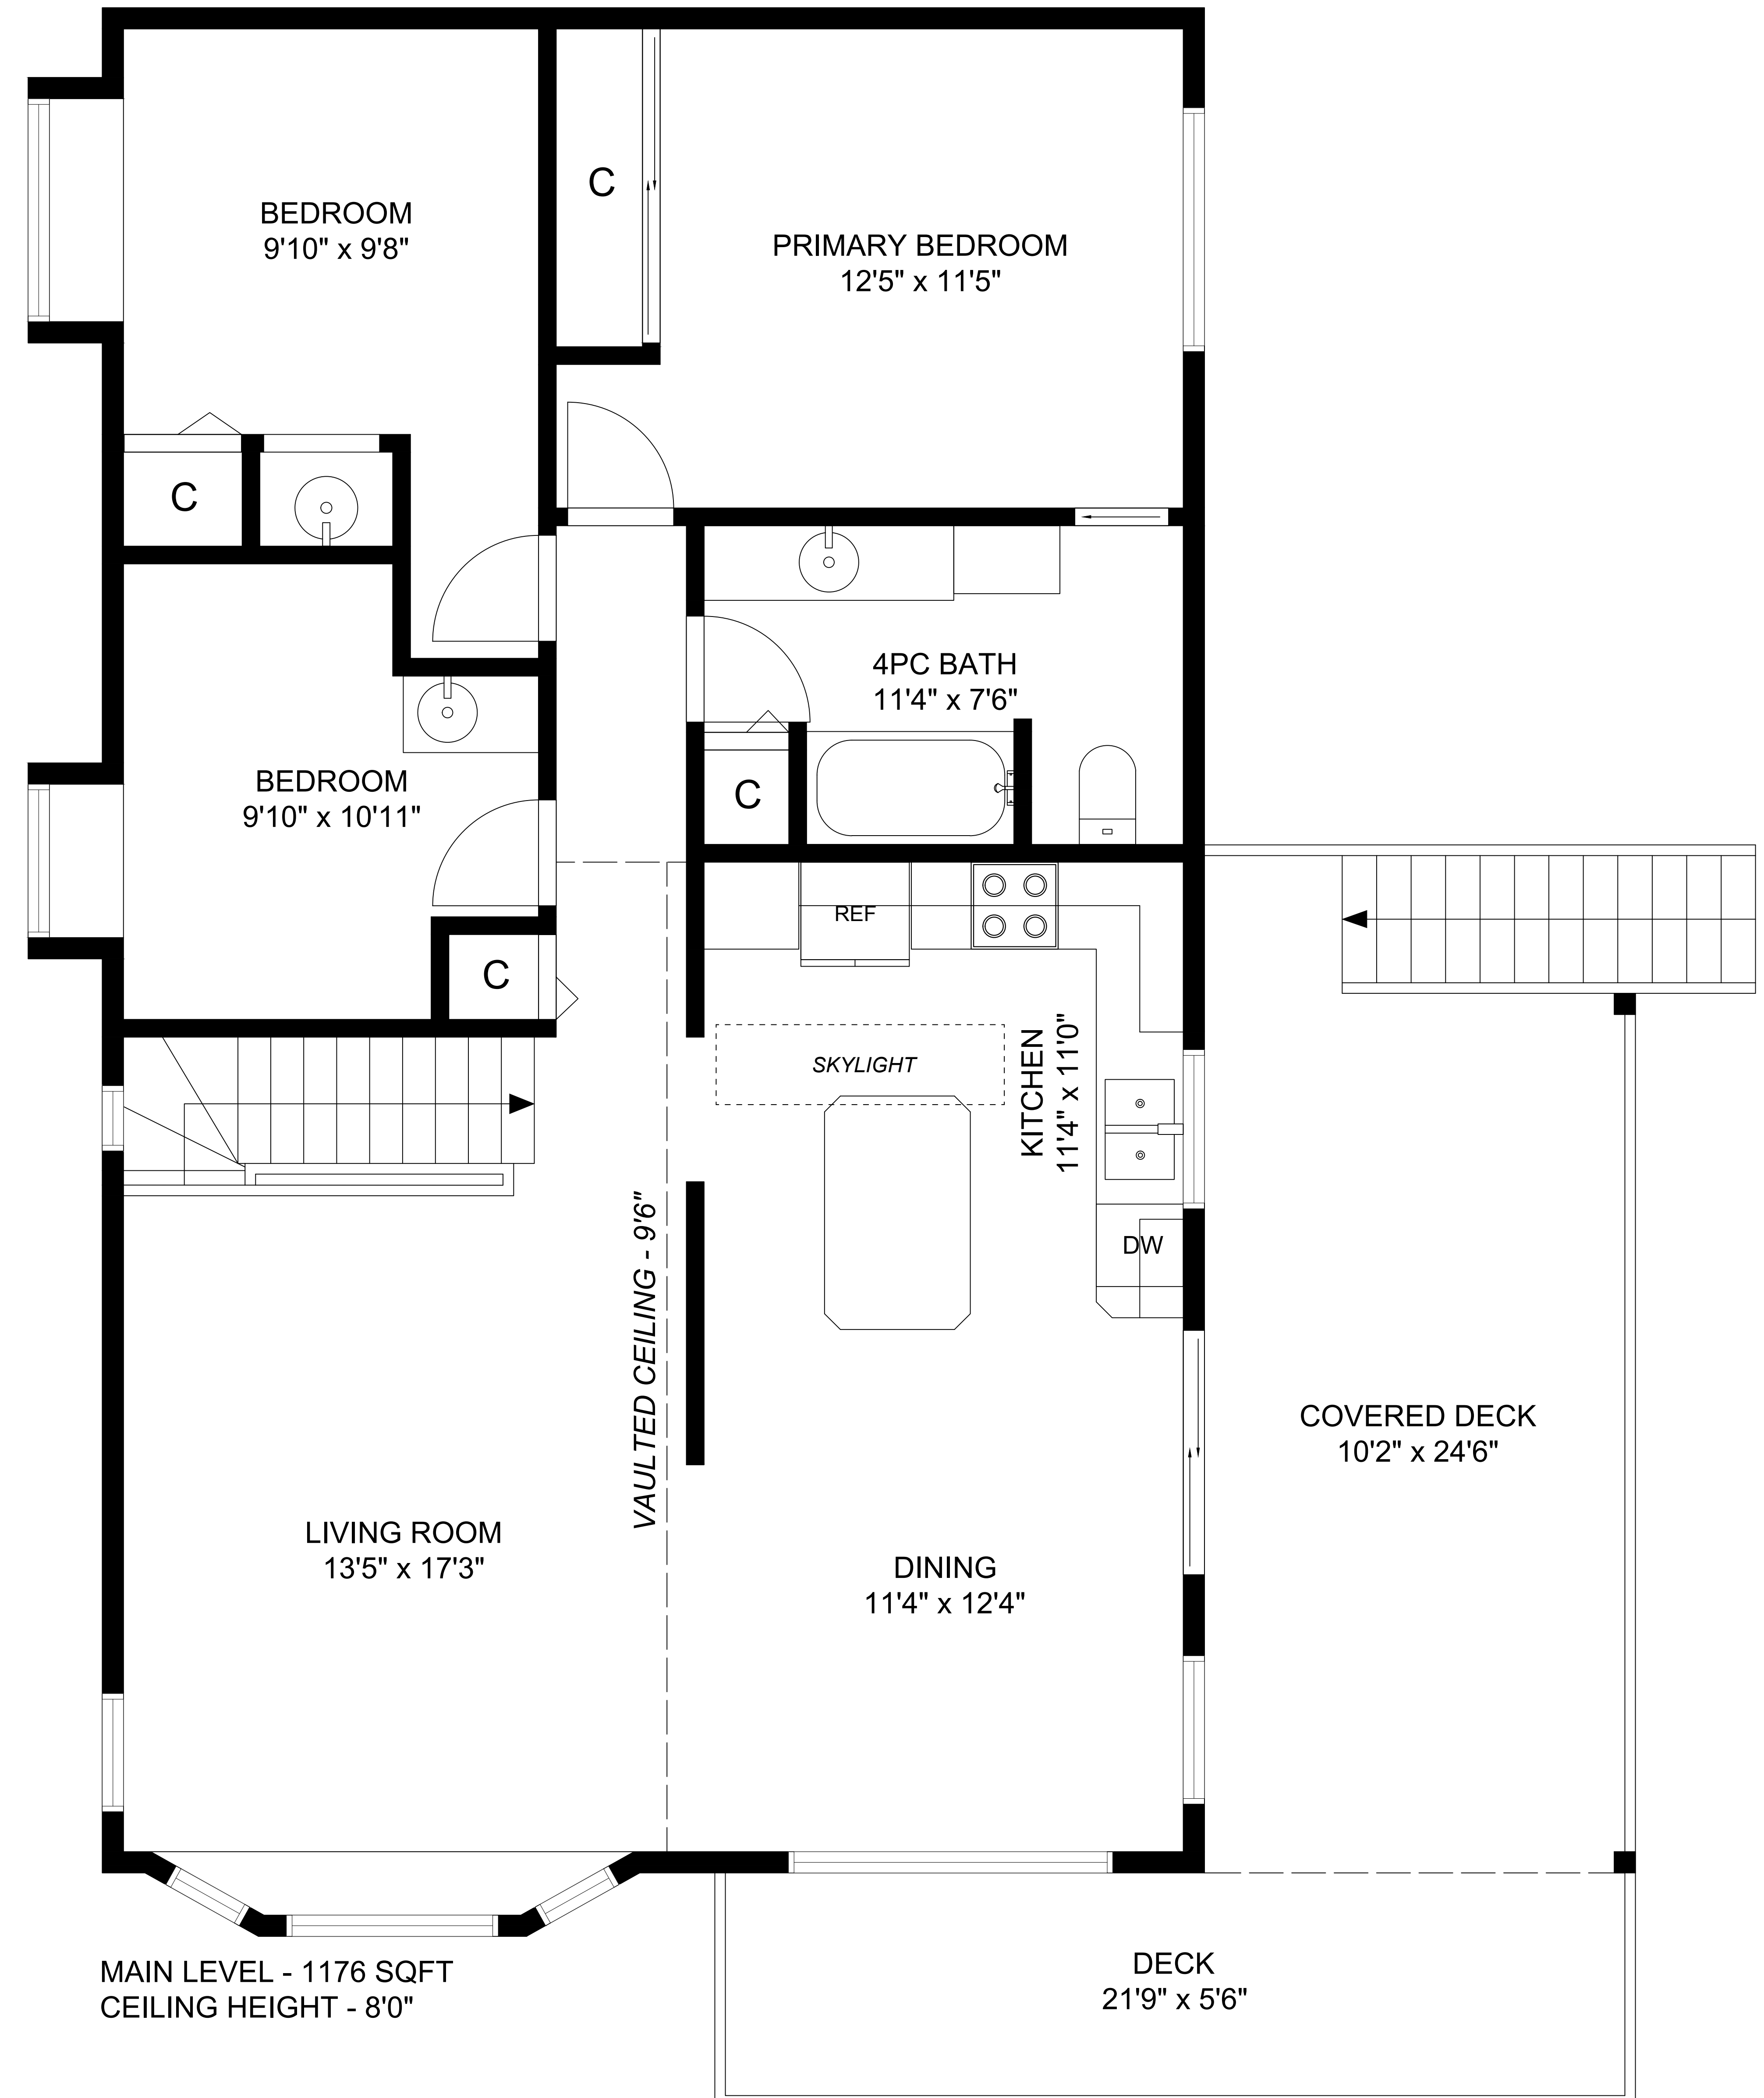

7101 McGill Road
Lantzville, BC

2084
FINISHED SQFT

428
GARAGE SQFT

8'0"
CEILING HEIGHT

LOWER LEVEL - 908 SQFT
CEILING HEIGHT - 8'0"

MAIN LEVEL - 1176 SQFT
CEILING HEIGHT - 8'0"