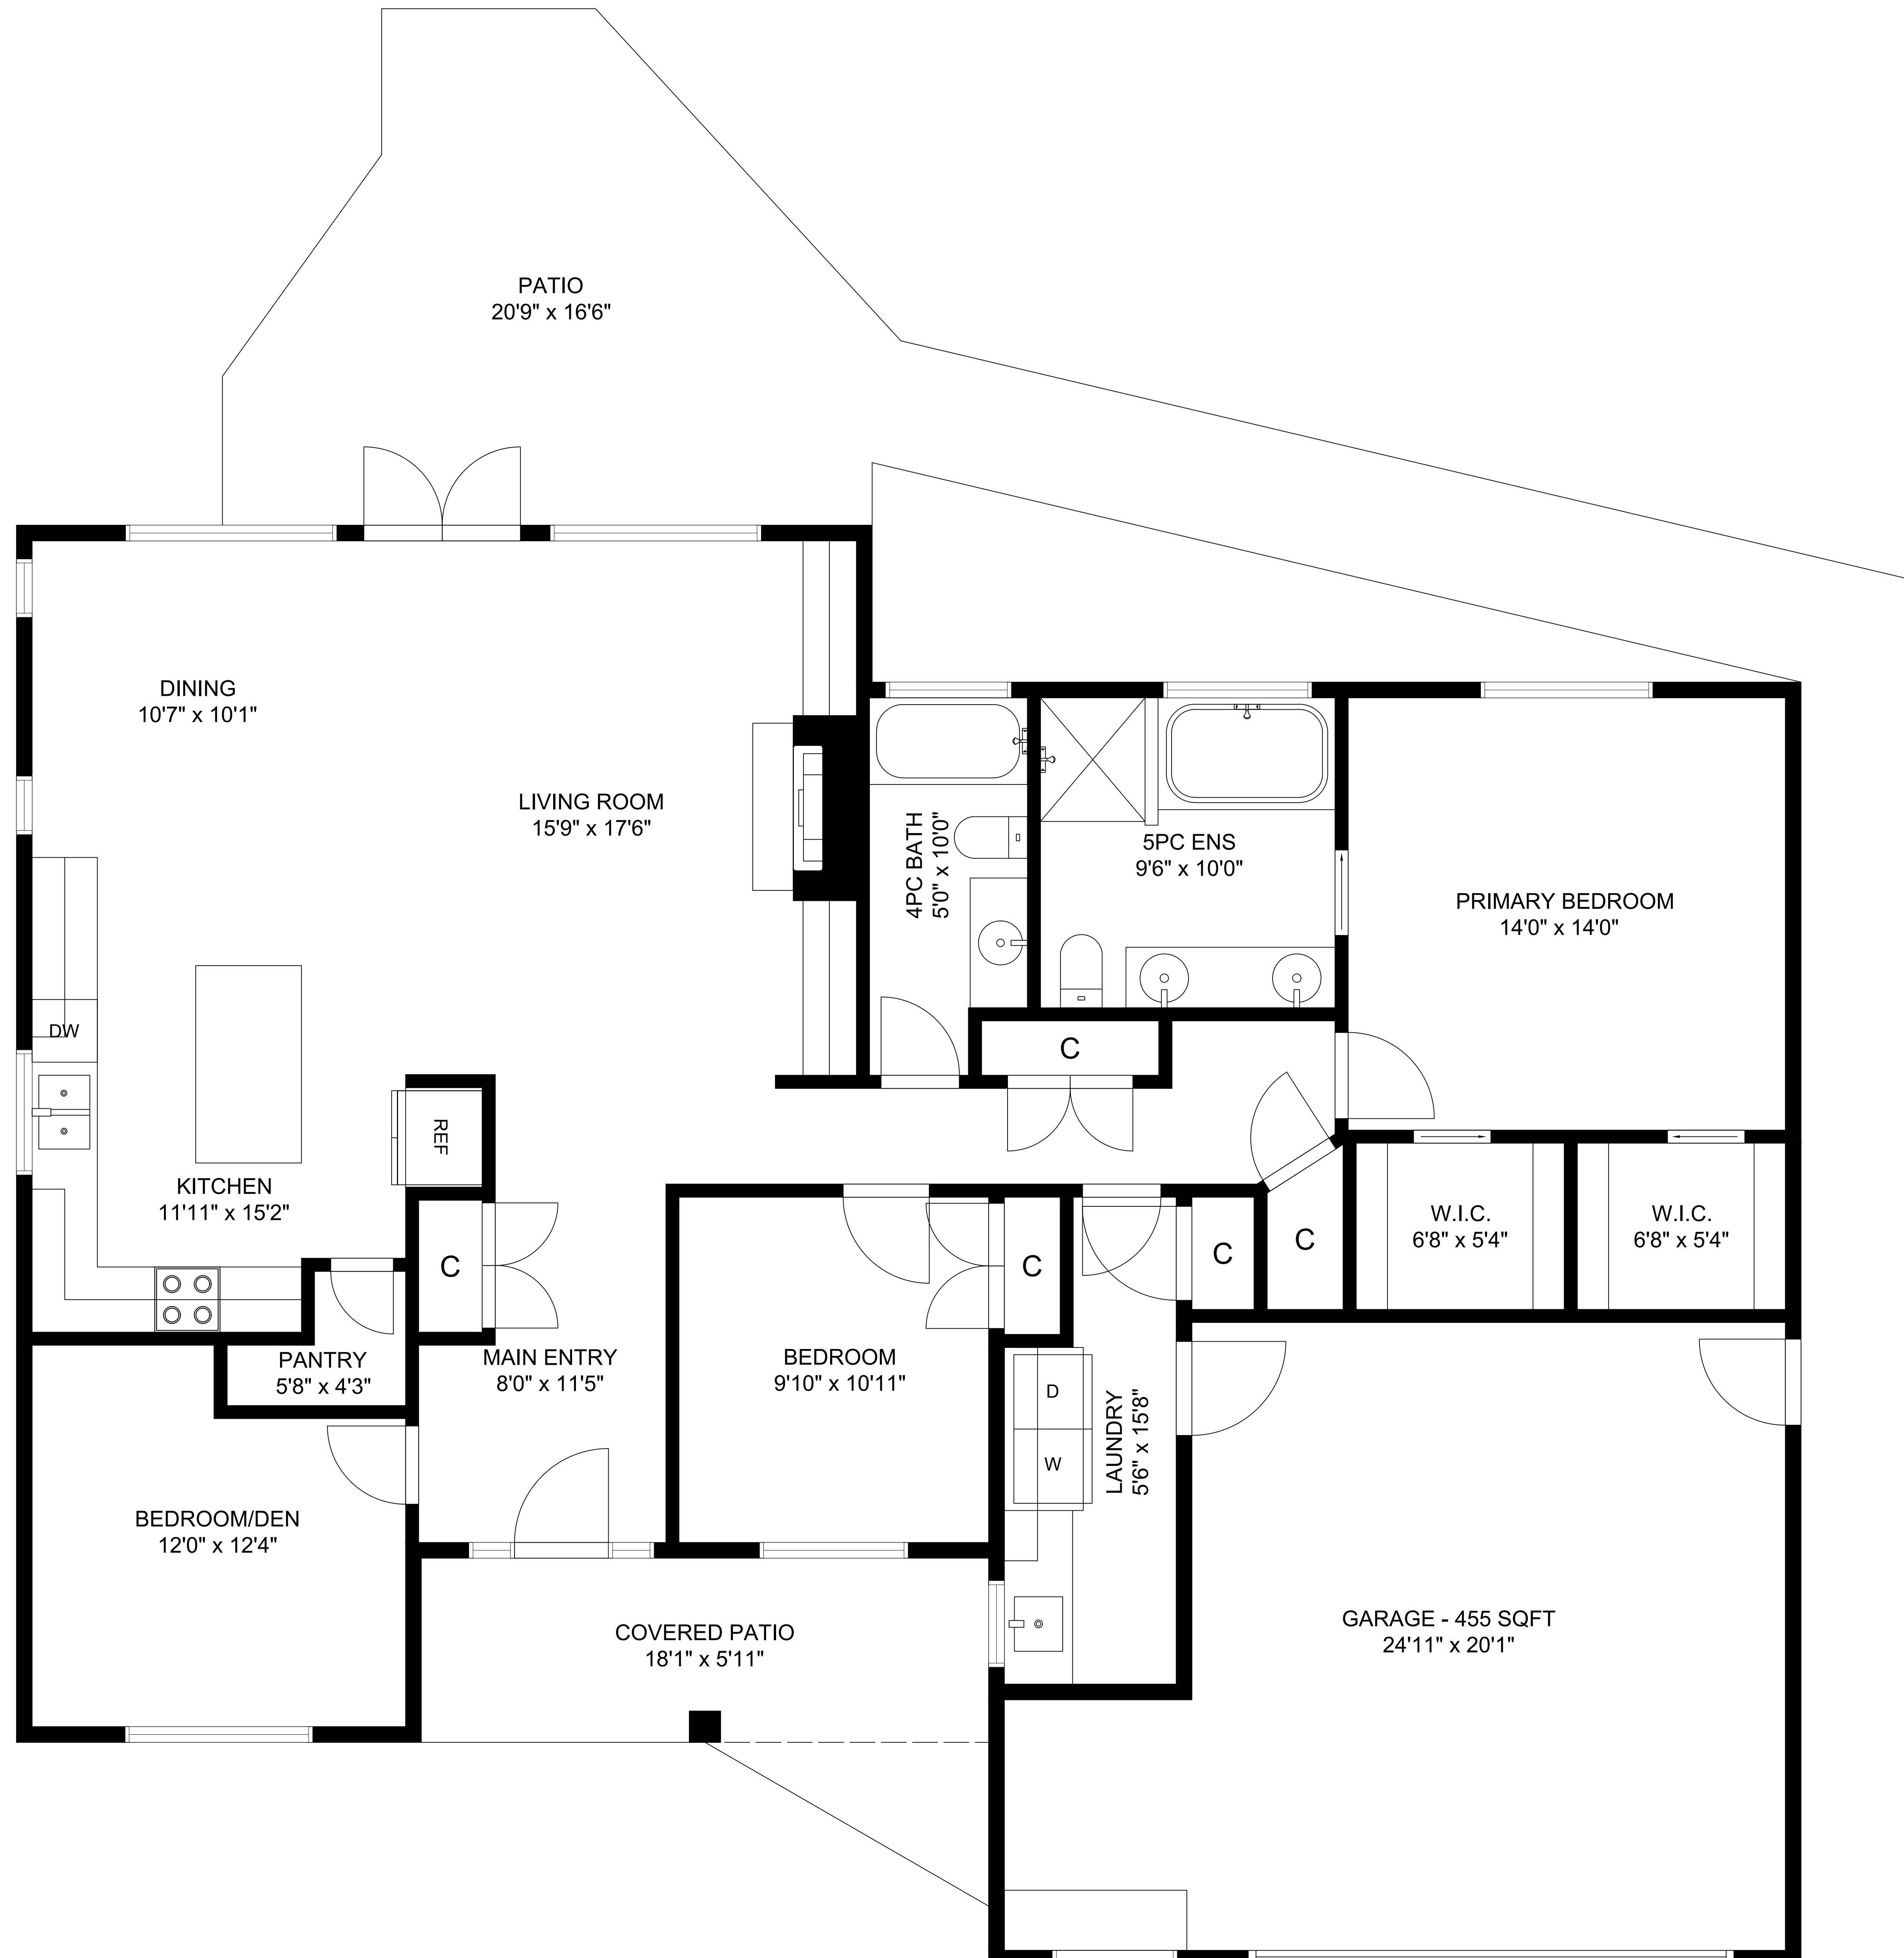

7165 Royal Drive
Lantzville, BC

1694
FINISHED SQFT

455
GARAGE SQFT

9'0"
CEILING HEIGHT

All floor plan measurements, square footage, and drawings are approximate and provided for illustrative purposes only, and should be independently verified by the Buyer if important.