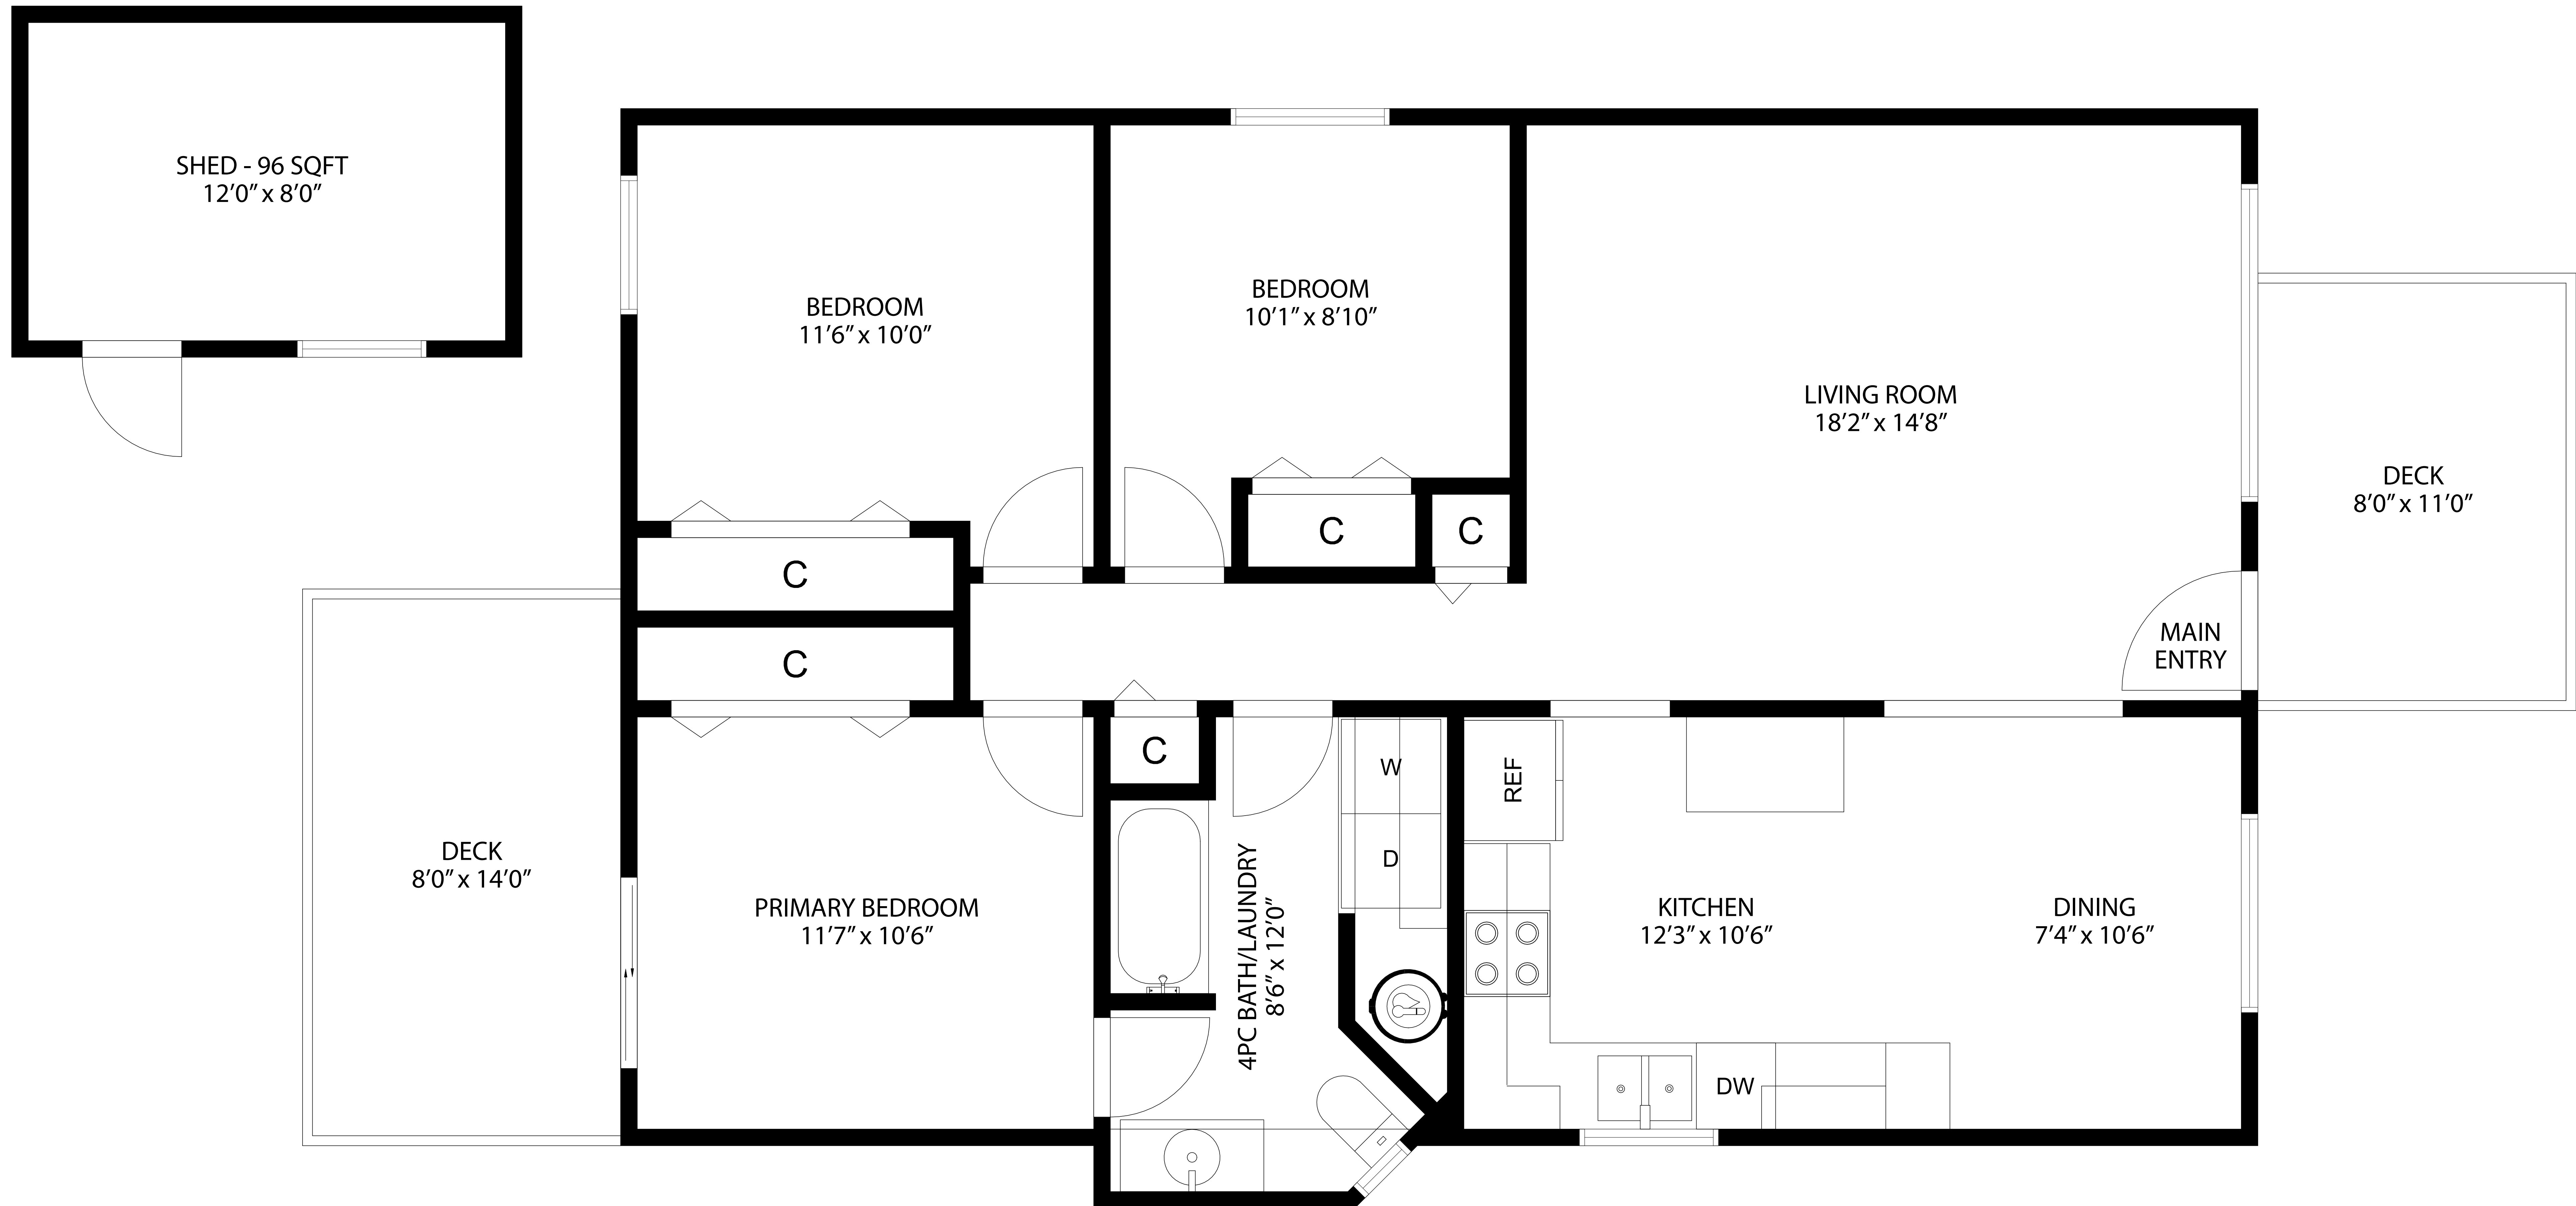

52 Athletic Street
Nanaimo, BC

1090
FINISHED SQFT

96
SHED SQFT

90
10'x9' GREENHOUSE

All floor plan measurements, square footage, and drawings are approximate and provided for illustrative purposes only, and should be independently verified by the Buyer if important.