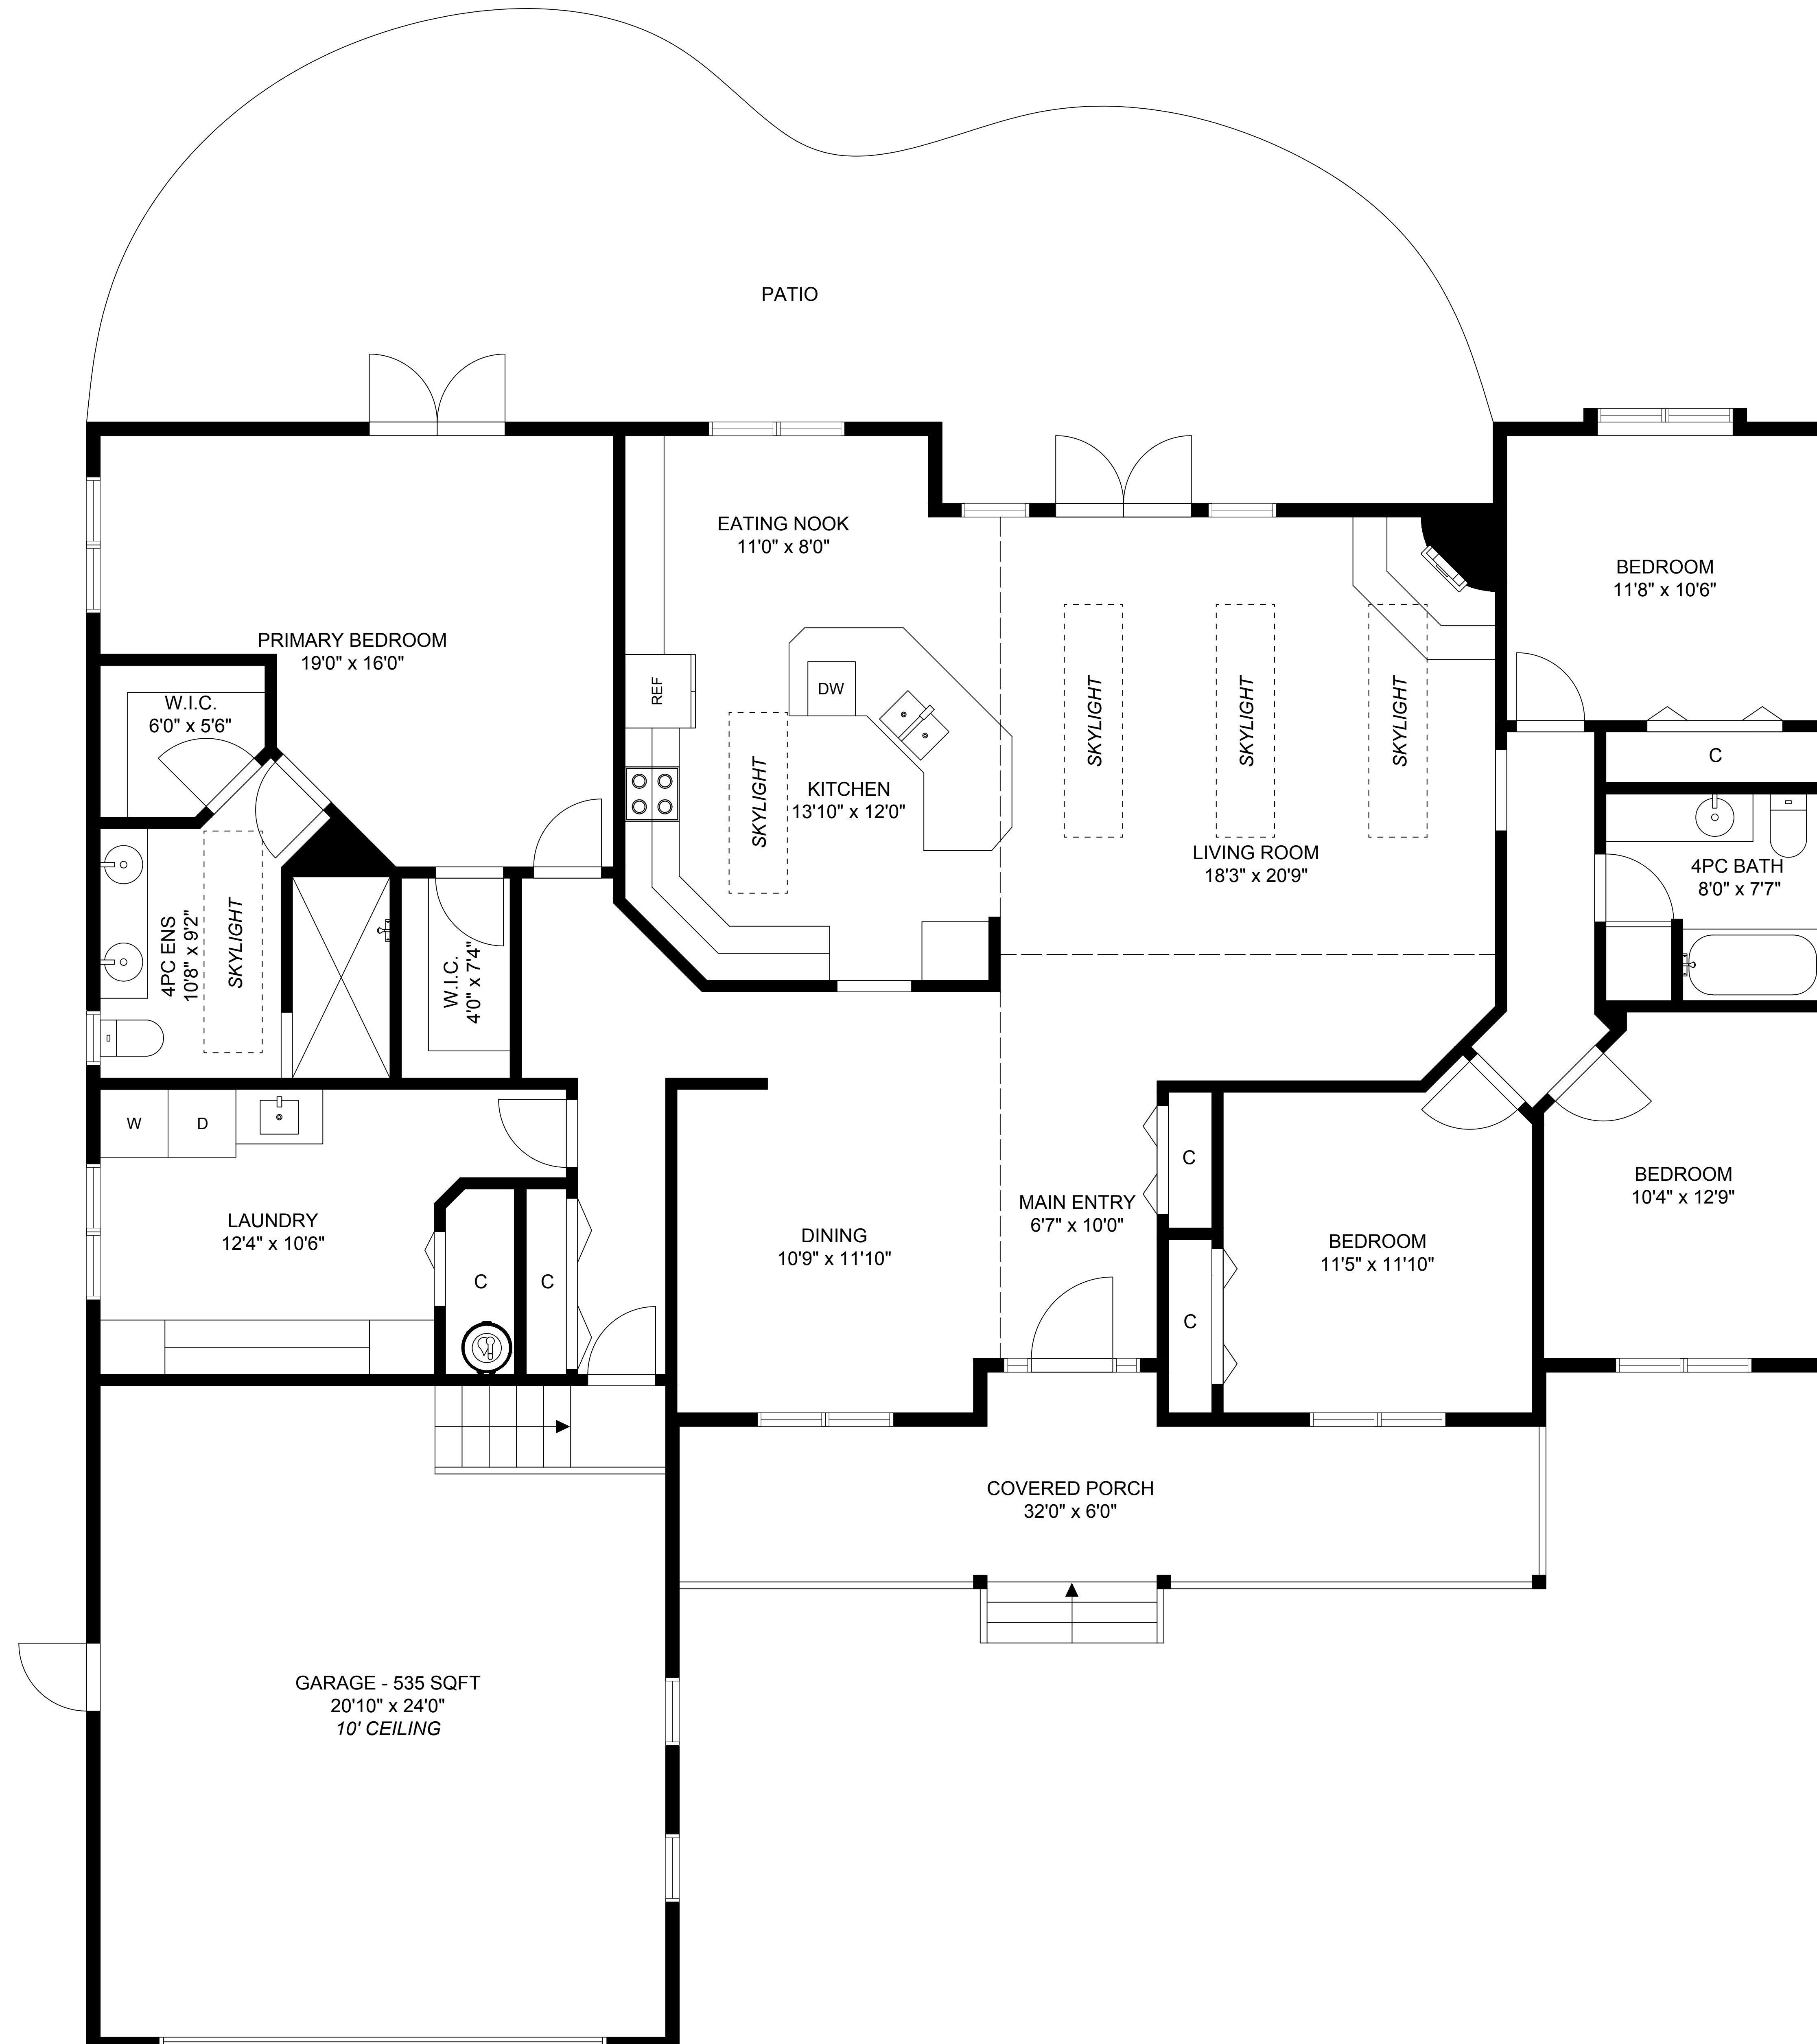

**3197 Englewood Drive**  
Nanaimo, BC

**2270**  
FINISHED SQFT

**535**  
GARAGE SQFT

**9'0"**  
CEILING HEIGHT

All floor plan measurements, square footage, and drawings are approximate and provided for illustrative purposes only, and should be independently verified by the Buyer if important.