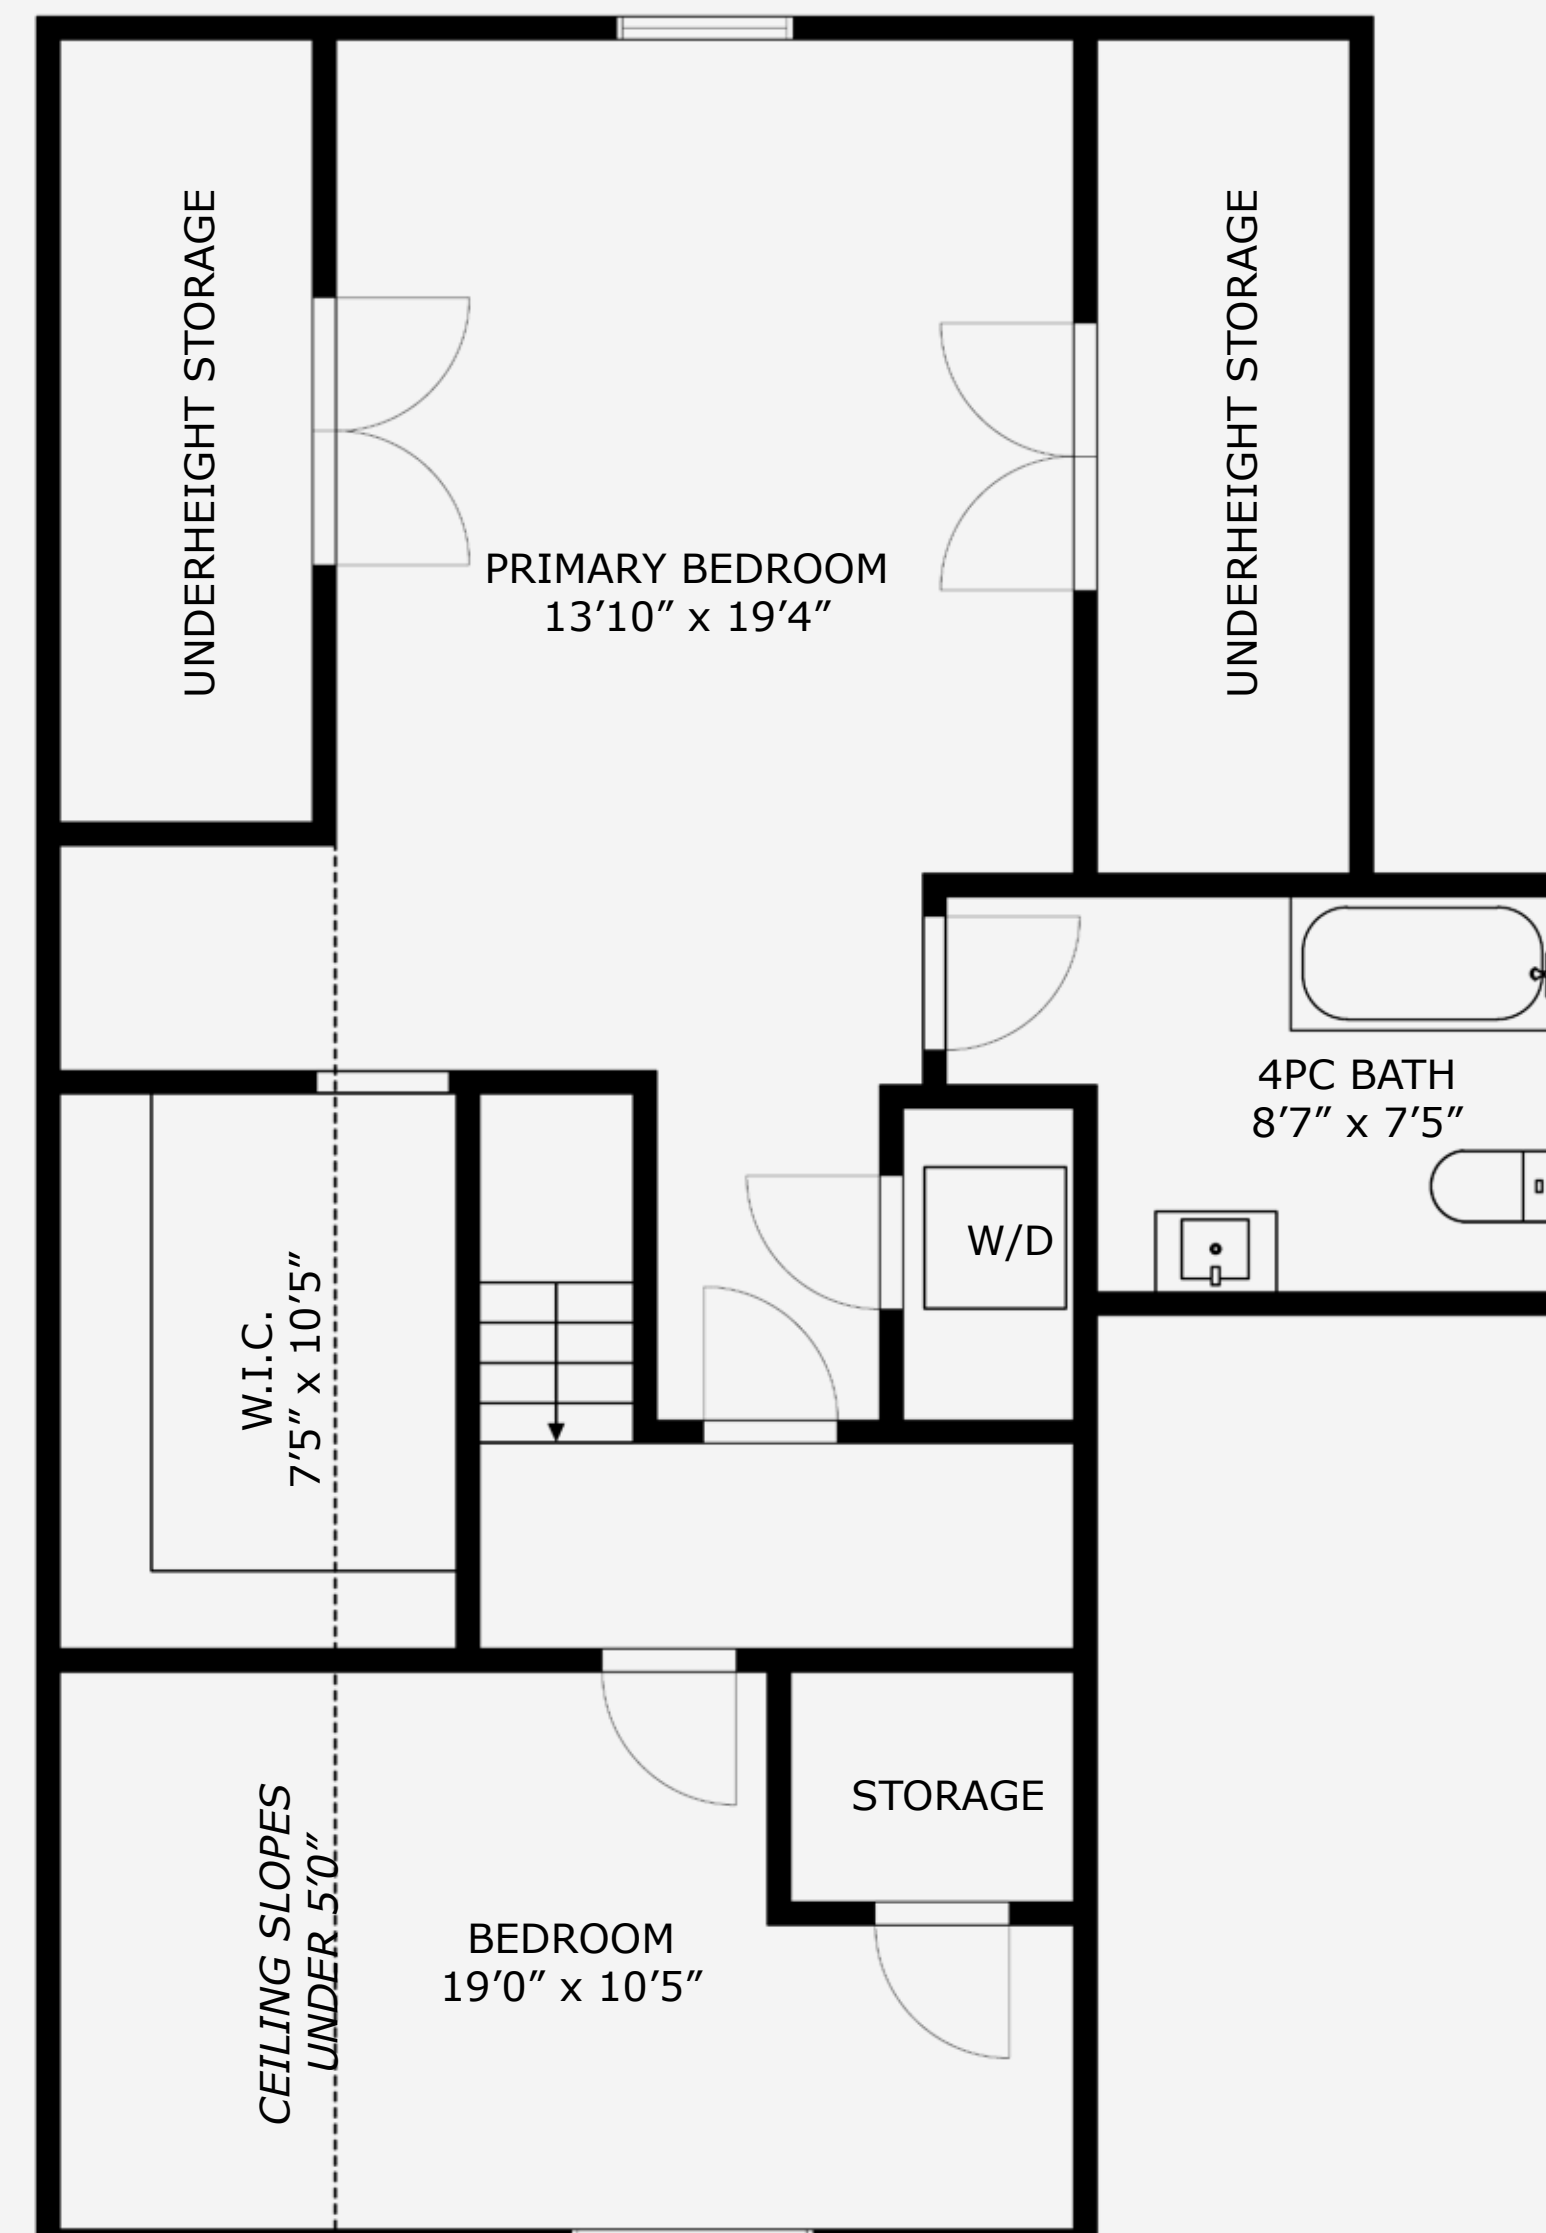

MILLER REAL ESTATE TEAM

Property Matrix

3820 Sq Ft
Total Finished

204 Sq Ft
Total Unfinished

All measurements are approximate and should be verified by the Buyer if important.

164 Mount Benson Street

Total Finished Area - 3820 Sq Ft

LOWER LEVEL & SUITE
(FINISHED - 1356 sq/f, UNFINISHED - 204 sq/f)
CEILING HEIGHTS - 6'6" & 7'5"

MAIN LEVEL (1362 sq/f)
CEILING HEIGHT - 9'0"

UPPER LEVEL (688 sq/f)
VAULTED CEILING - 8'0"

STUDIO (414 sq/f)
CEILING HEIGHT - 8'3"