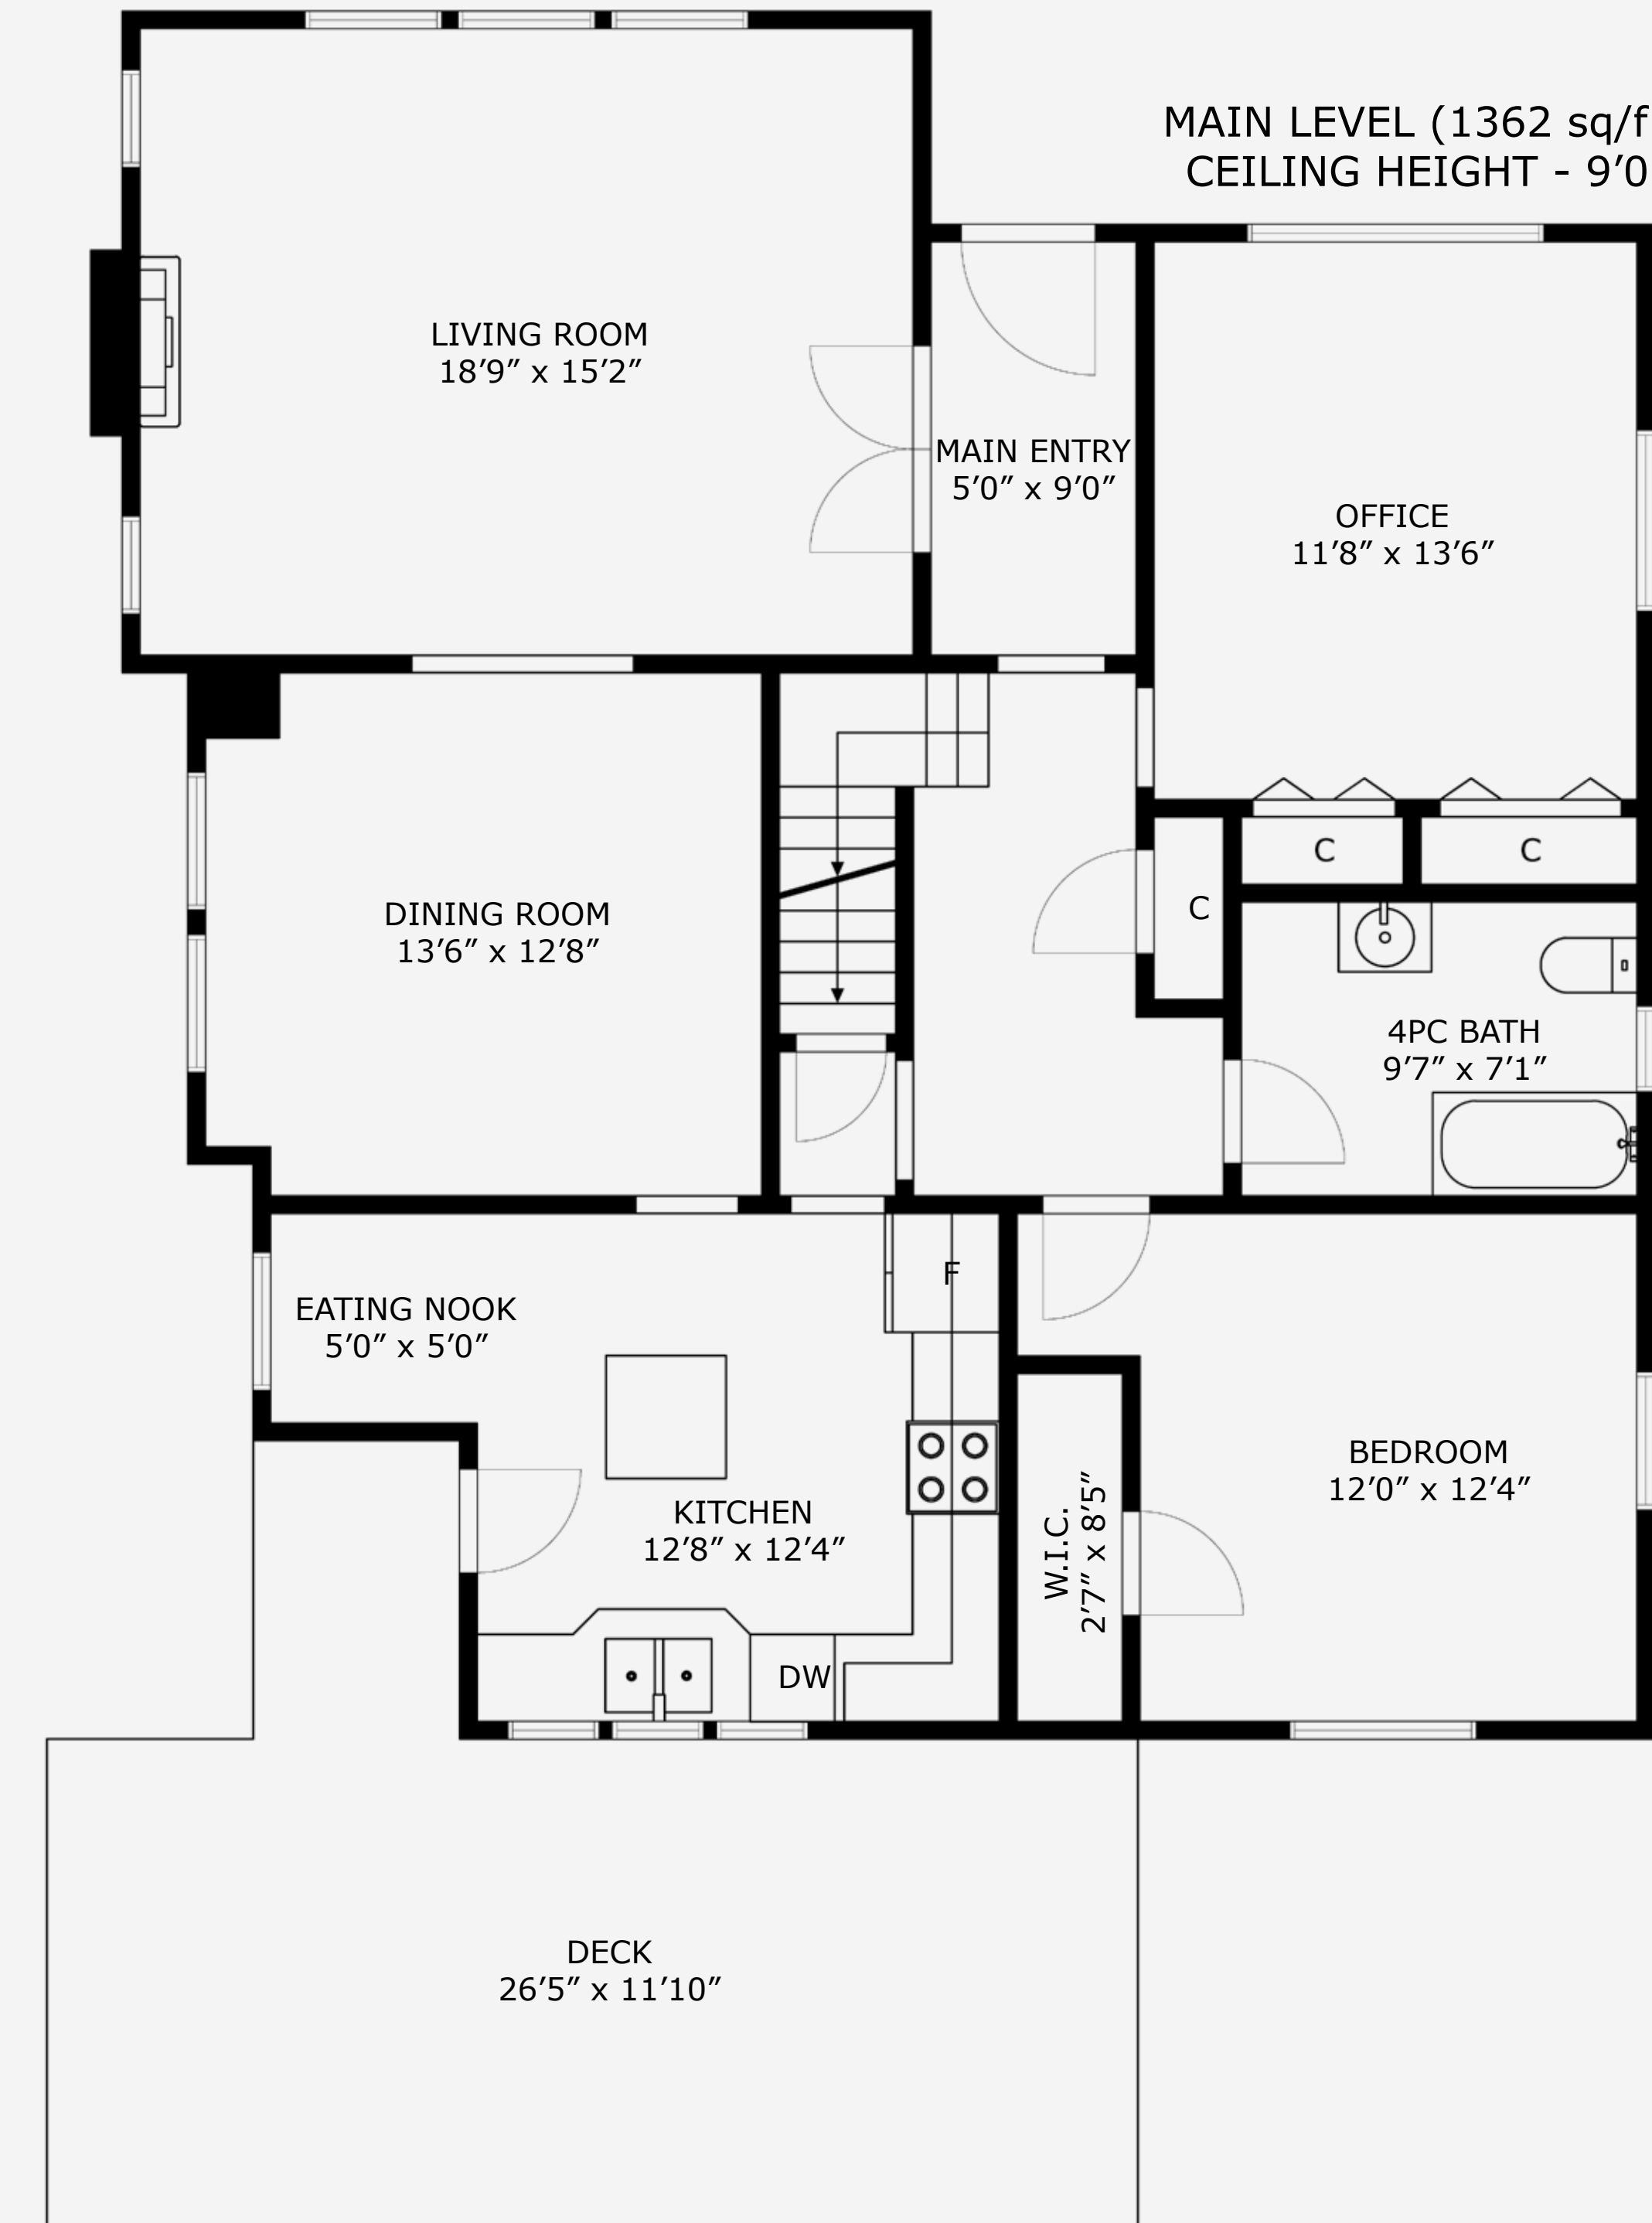

MILLER REAL ESTATE TEAM

Property Matrix

3820 Sq Ft
Total Finished

204 Sq Ft
Total Unfinished

All measurements are approximate and should be verified by the Buyer if important.

164 Mount Benson Street

Total Finished Area - 3820 Sq Ft

LOWER LEVEL & SUITE
(FINISHED - 1356 sq/f, UNFINISHED - 204 sq/f)
CEILING HEIGHTS - 6'6" & 7'5"

MAIN LEVEL (1362 sq/f)
CEILING HEIGHT - 9'0"

UPPER LEVEL (688 sq/f)
VAULTED CEILING - 8'0"

STUDIO (414 sq/f)
CEILING HEIGHT - 8'3"