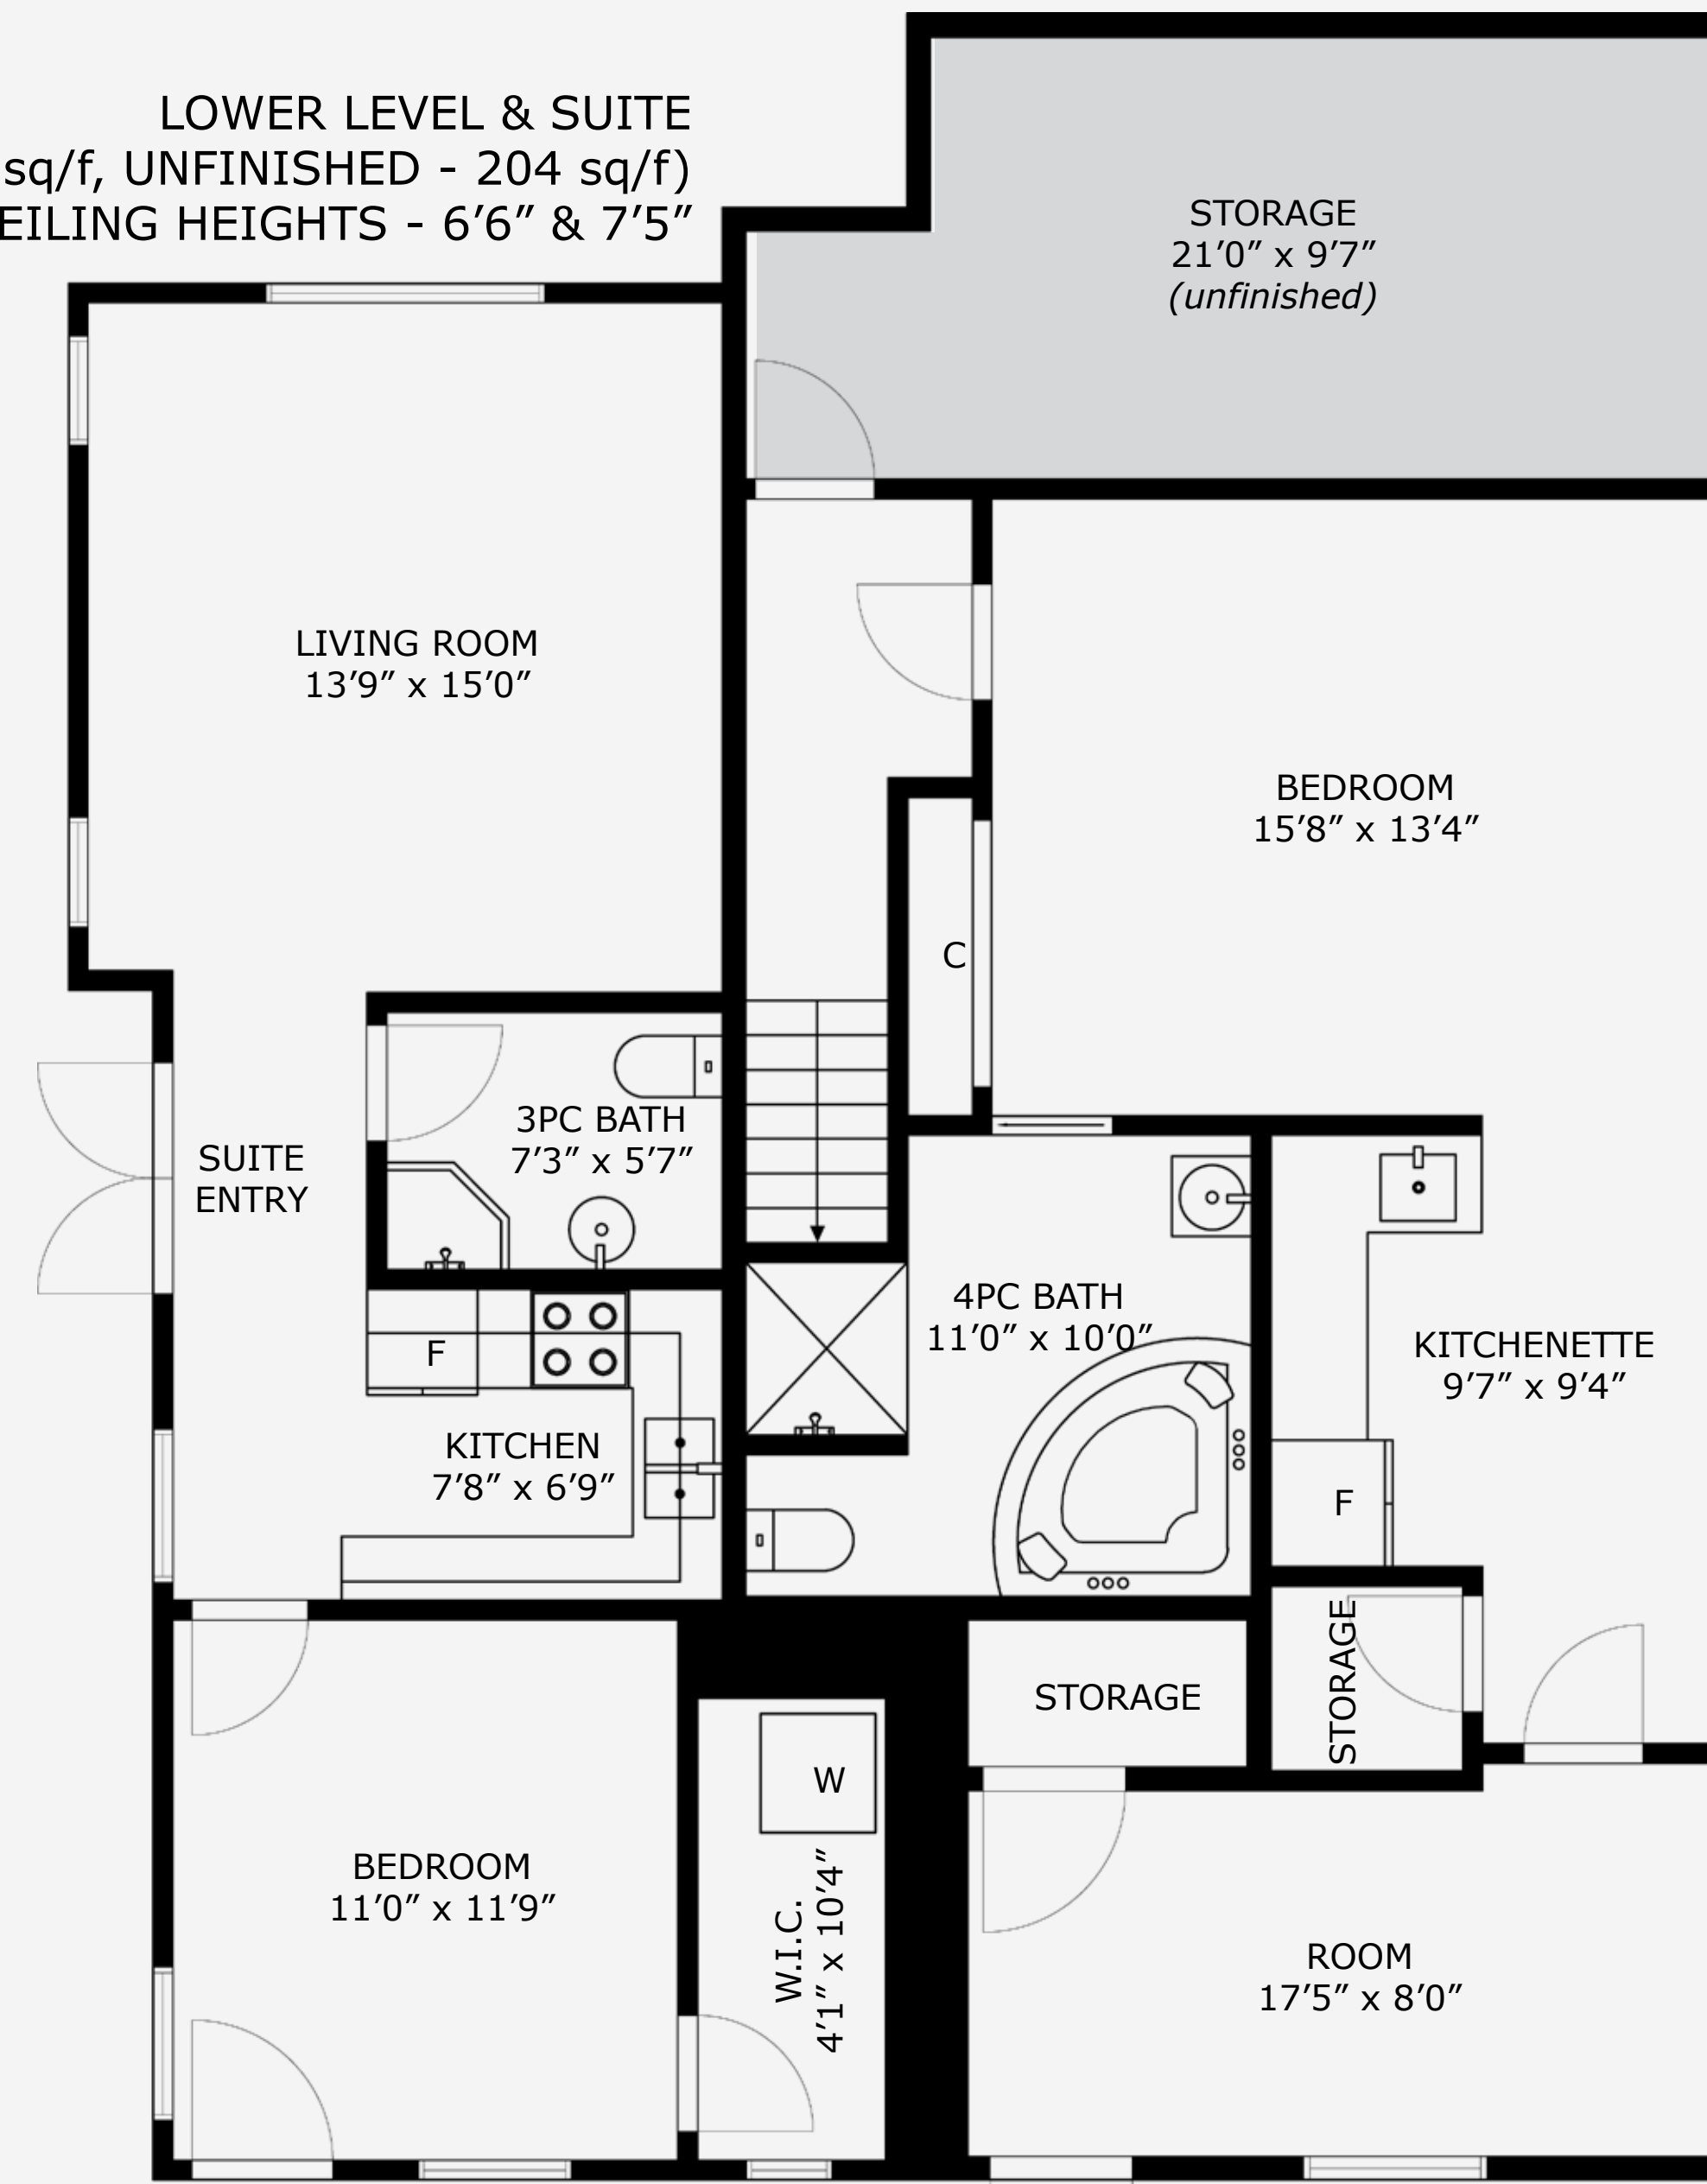

MILLER REAL ESTATE TEAM

Property Matrix

3820 Sq Ft
Total Finished

204 Sq Ft
Total Unfinished

All measurements are approximate and should be verified by the Buyer if important.

164 Mount Benson Street

Total Finished Area - 3820 Sq Ft

LOWER LEVEL & SUITE
(FINISHED - 1356 sq/f, UNFINISHED - 204 sq/f)
CEILING HEIGHTS - 6'6" & 7'5"

MAIN LEVEL (1362 sq/f)
CEILING HEIGHT - 9'0"

UPPER LEVEL (688 sq/f)
VAULTED CEILING - 8'0"

STUDIO (414 sq/f)
CEILING HEIGHT - 8'3"