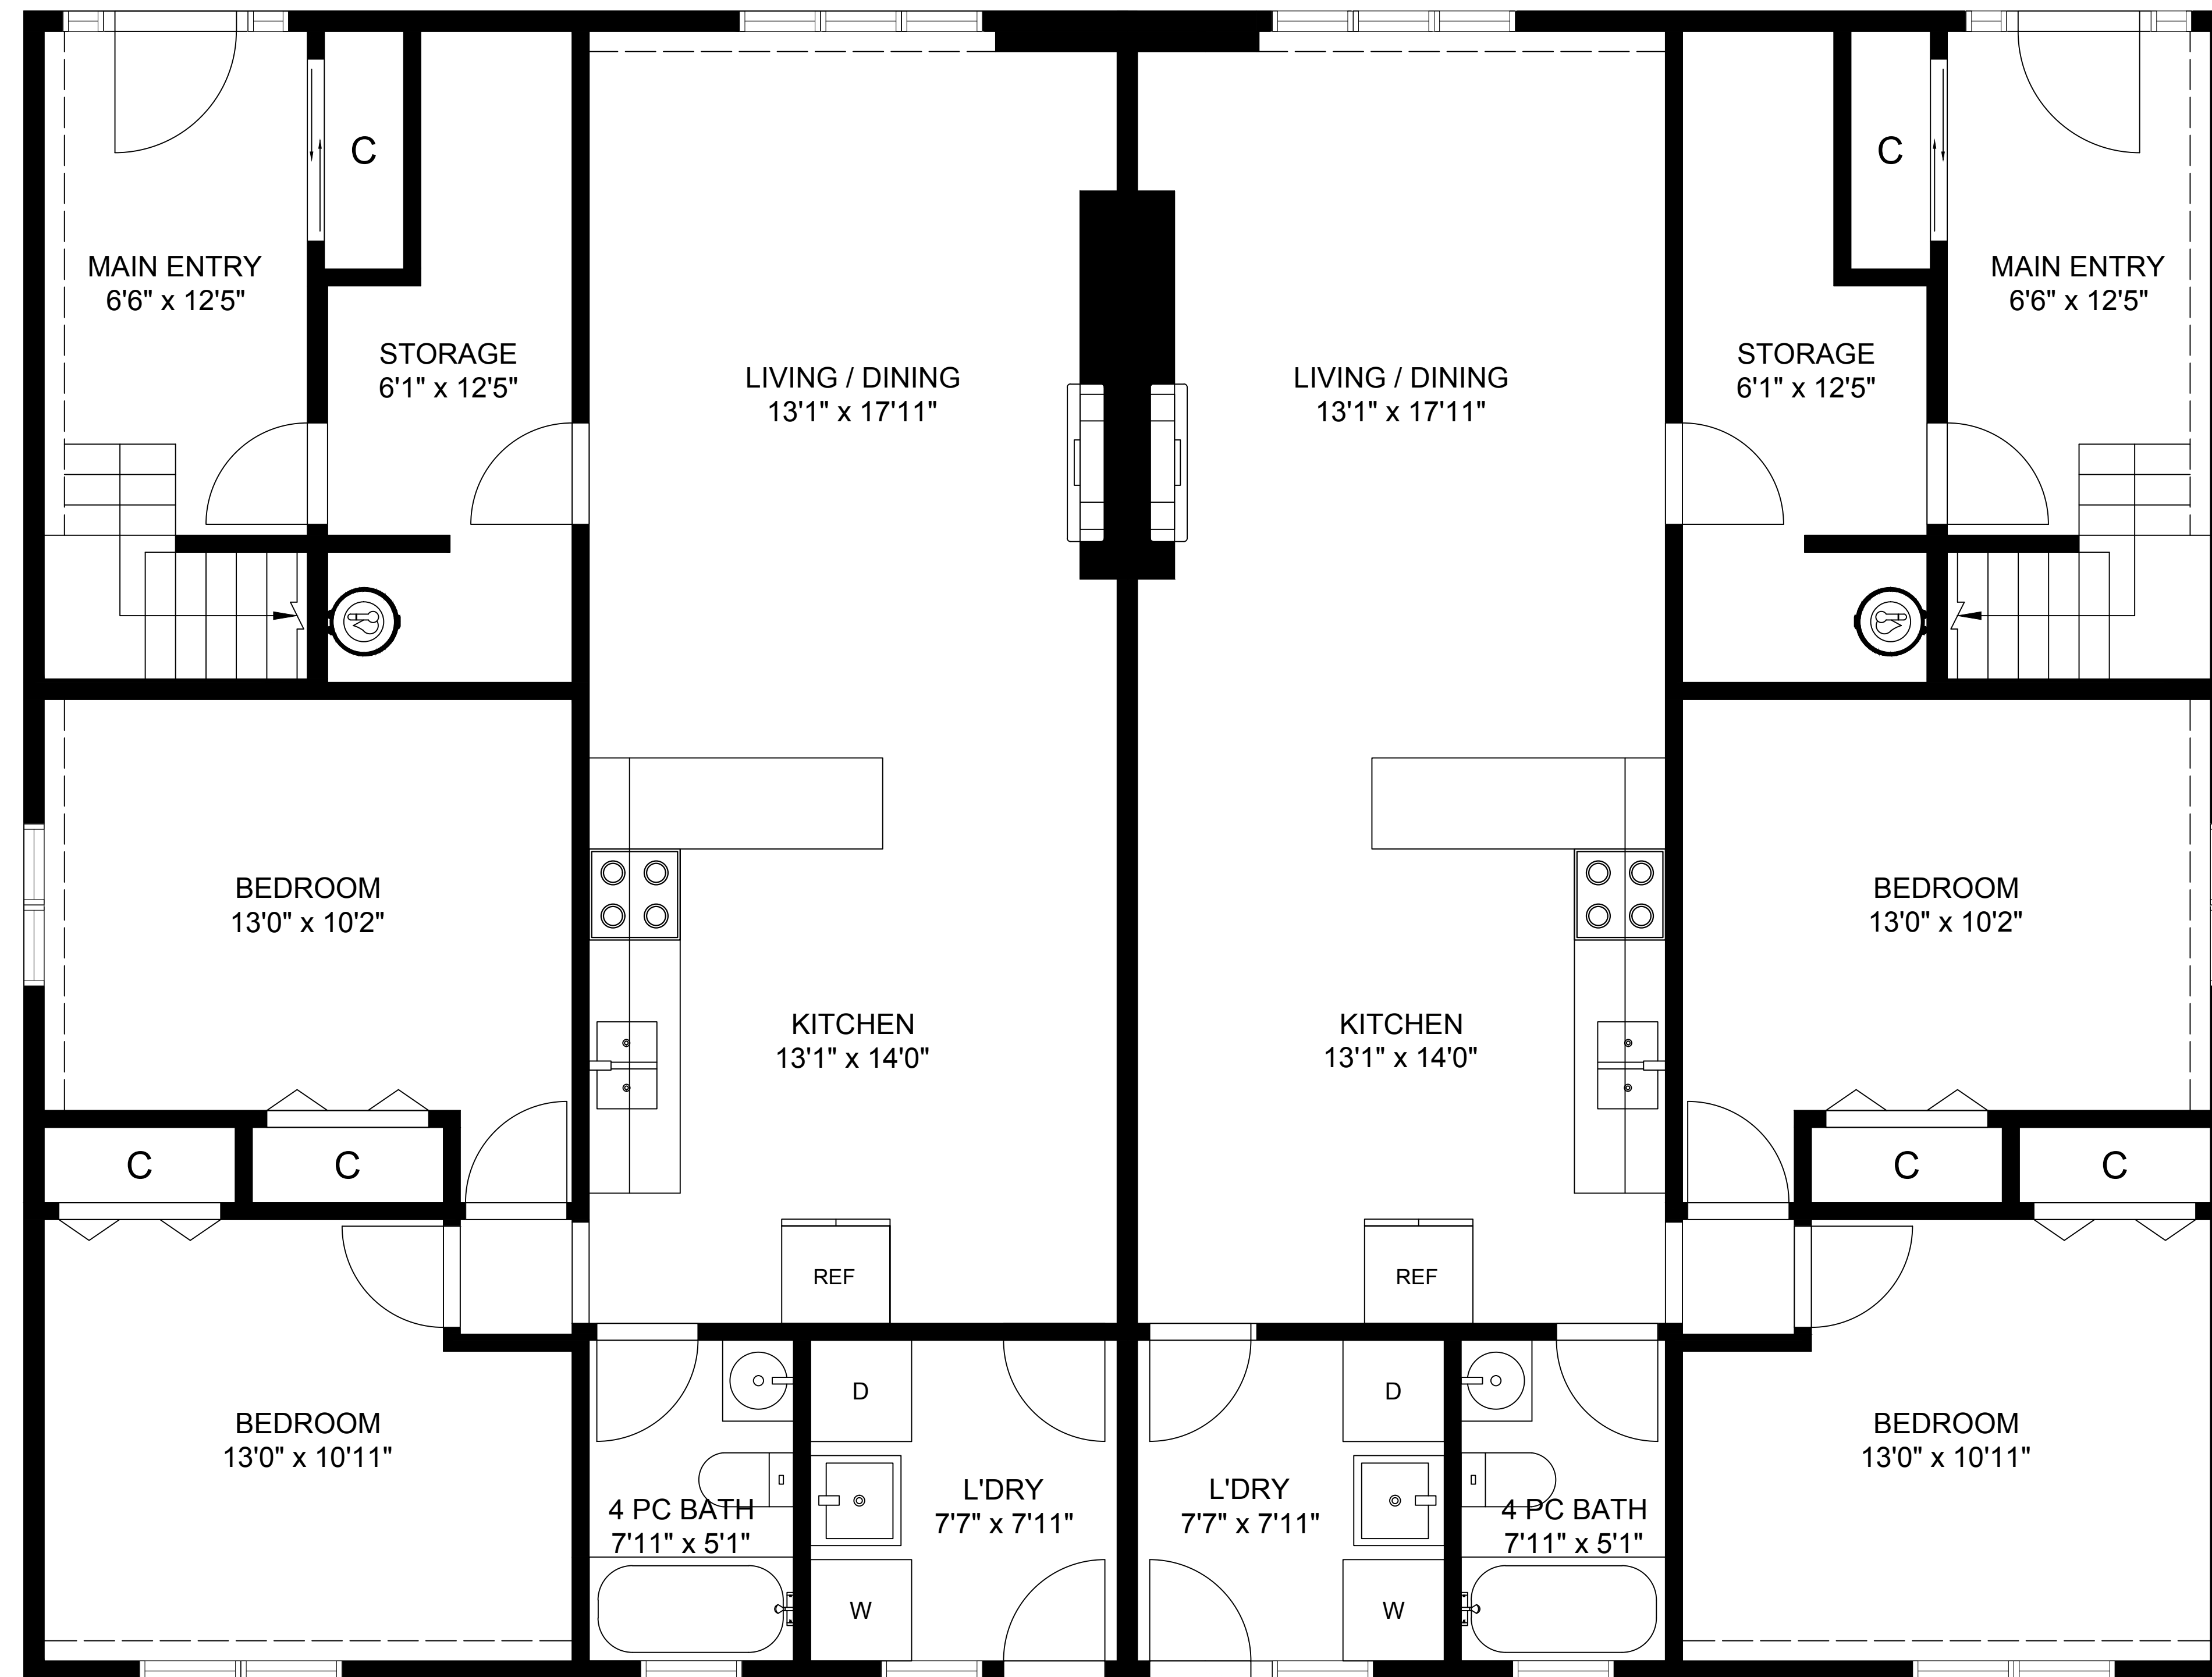

487 Winchester Avenue

4500
FINISHED SQFT

8'0"
CEILING HEIGHT

0
GARAGE SQFT

MAIN LEVEL 487 WINCHESTER - 1124.00 sq. ft.
8' CEILING HEIGHT

MAIN LEVEL 489 WINCHESTER - 1124.00 sq. ft.
8' CEILING HEIGHT

UPPER LEVEL 487 WINCHESTER - 1126.00 sq. ft.
8' CEILING HEIGHT.

UPPER LEVEL 489 WINCHESTER - 1126.00 sq. ft.
8' CEILING HEIGHT