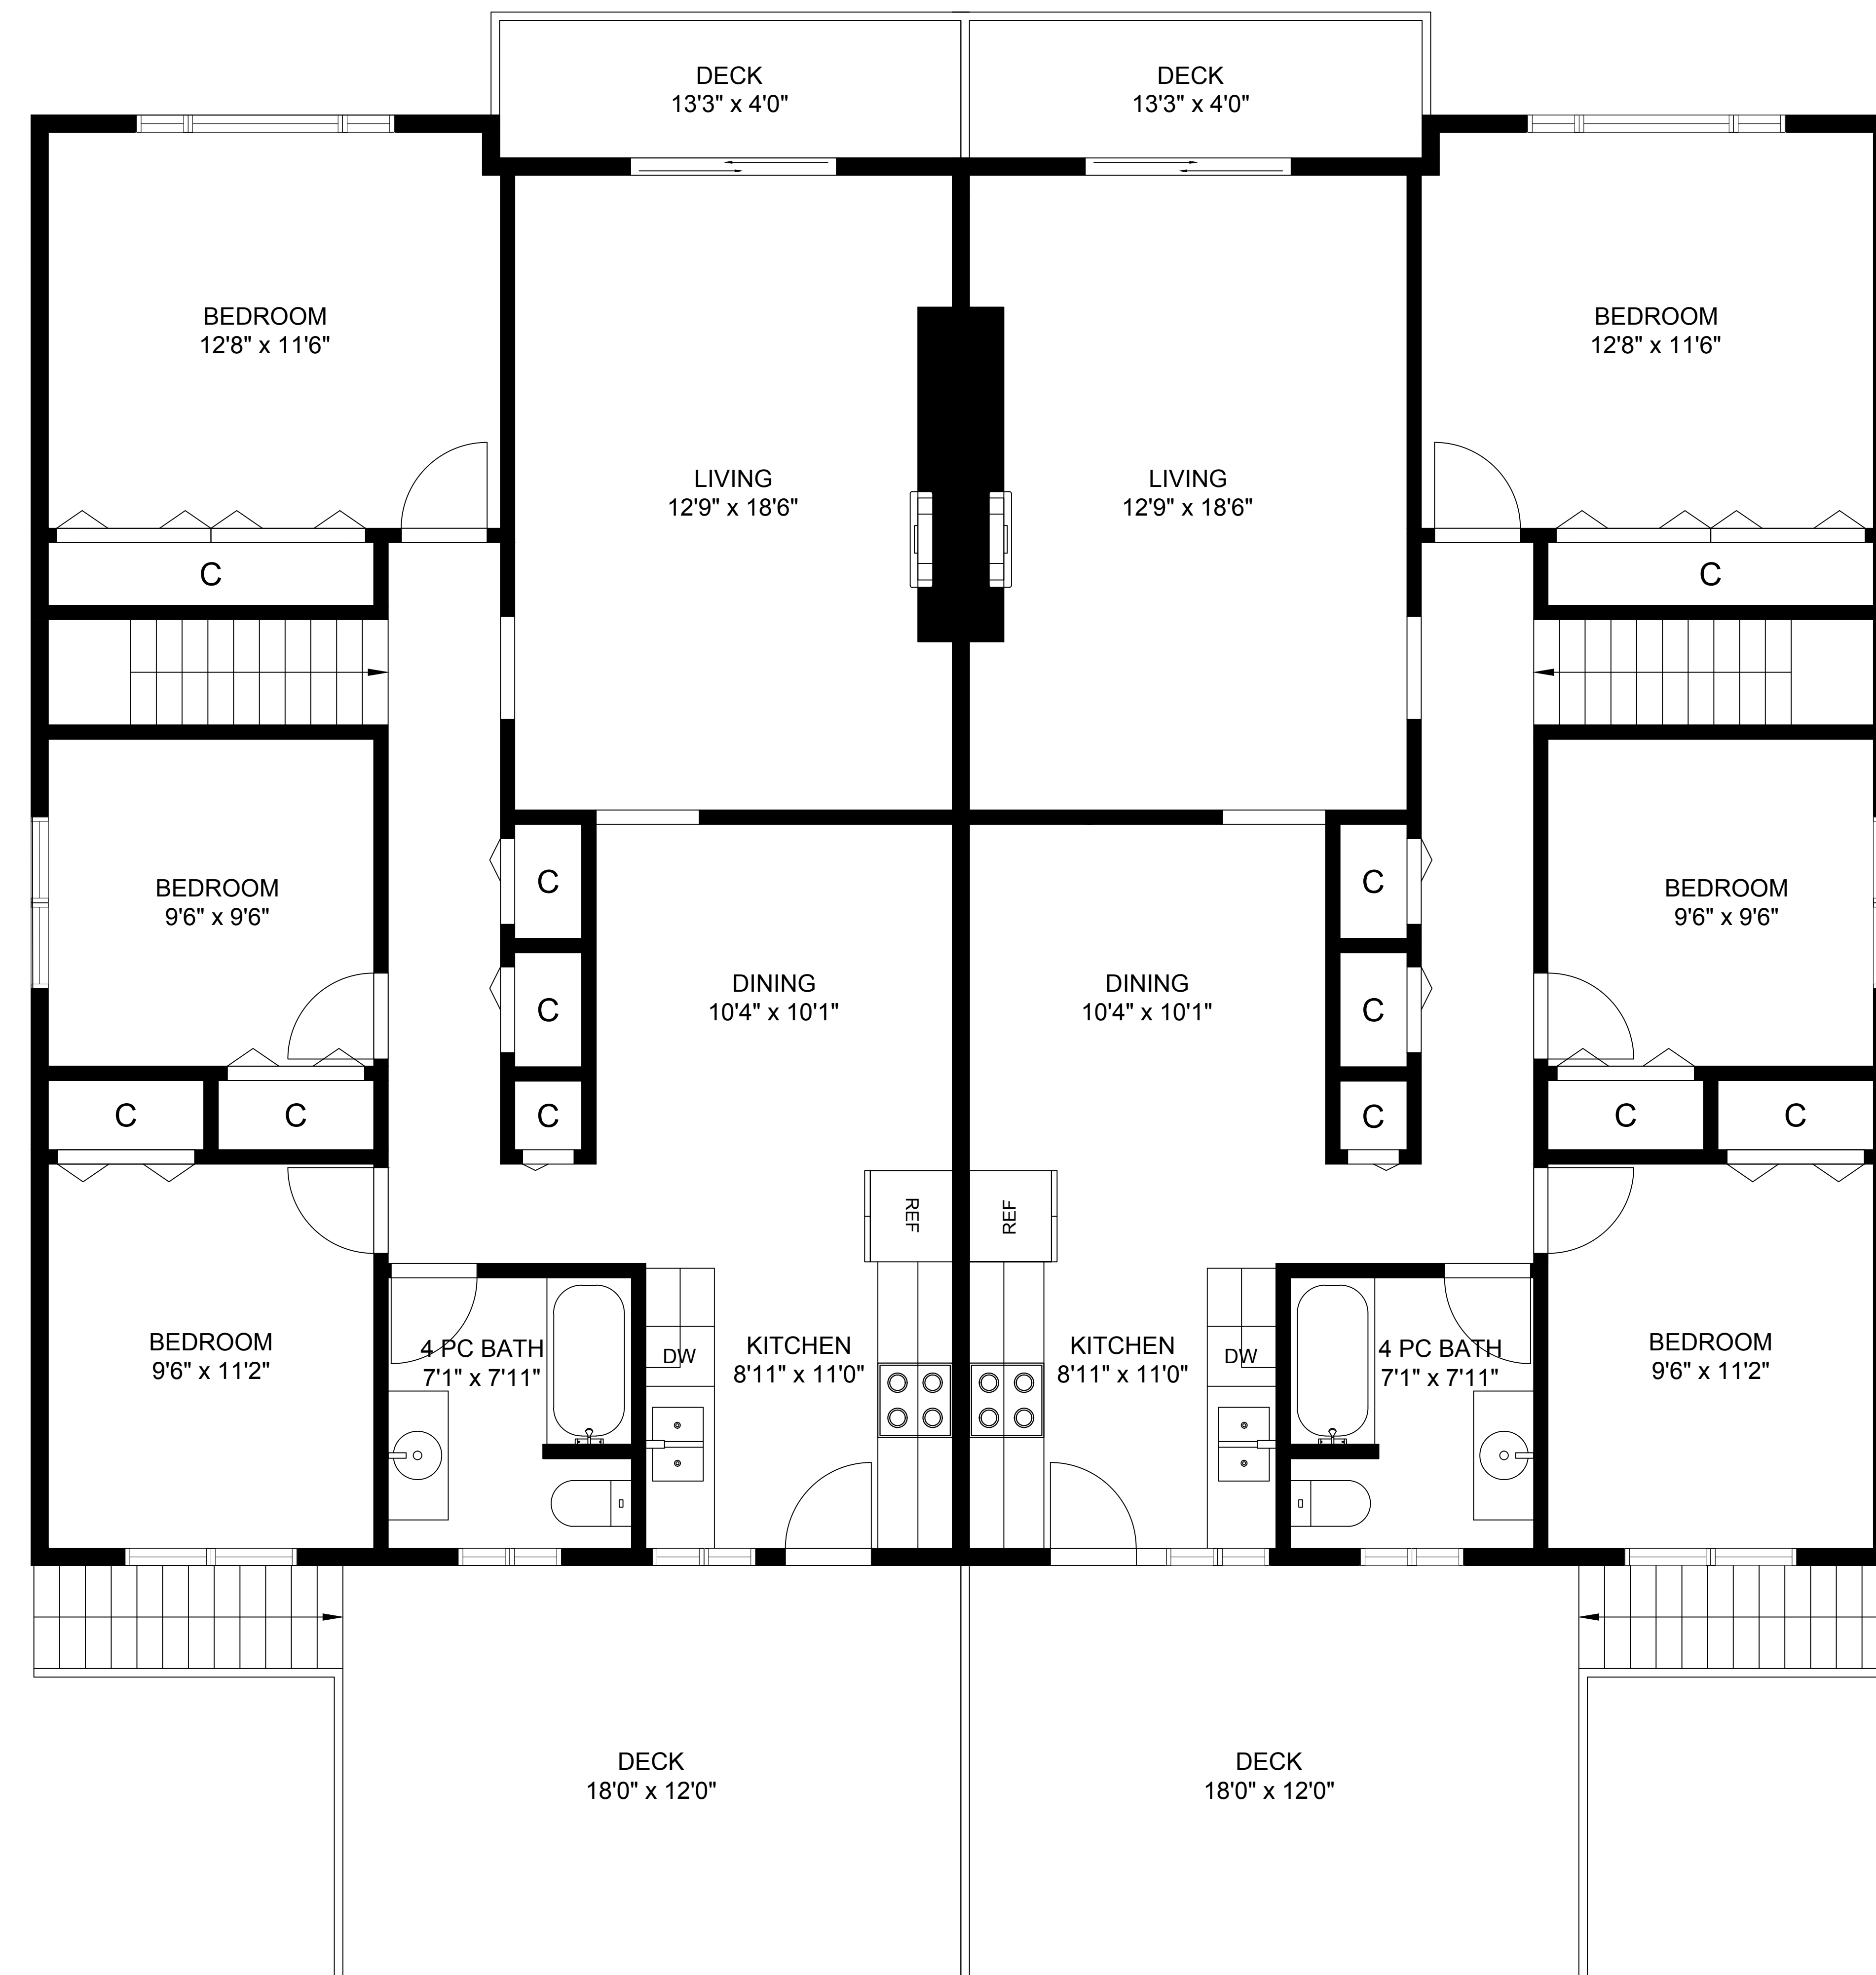

487 Winchester Avenue

4500
FINISHED SQFT

8'0"
CEILING HEIGHT

0
GARAGE SQFT

MAIN LEVEL 487 WINCHESTER - 1124.00 sq. ft.
8' CEILING HEIGHT

MAIN LEVEL 489 WINCHESTER - 1124.00 sq. ft.
8' CEILING HEIGHT

UPPER LEVEL 487 WINCHESTER - 1126.00 sq. ft.
8' CEILING HEIGHT.

UPPER LEVEL 489 WINCHESTER - 1126.00 sq. ft.
8' CEILING HEIGHT