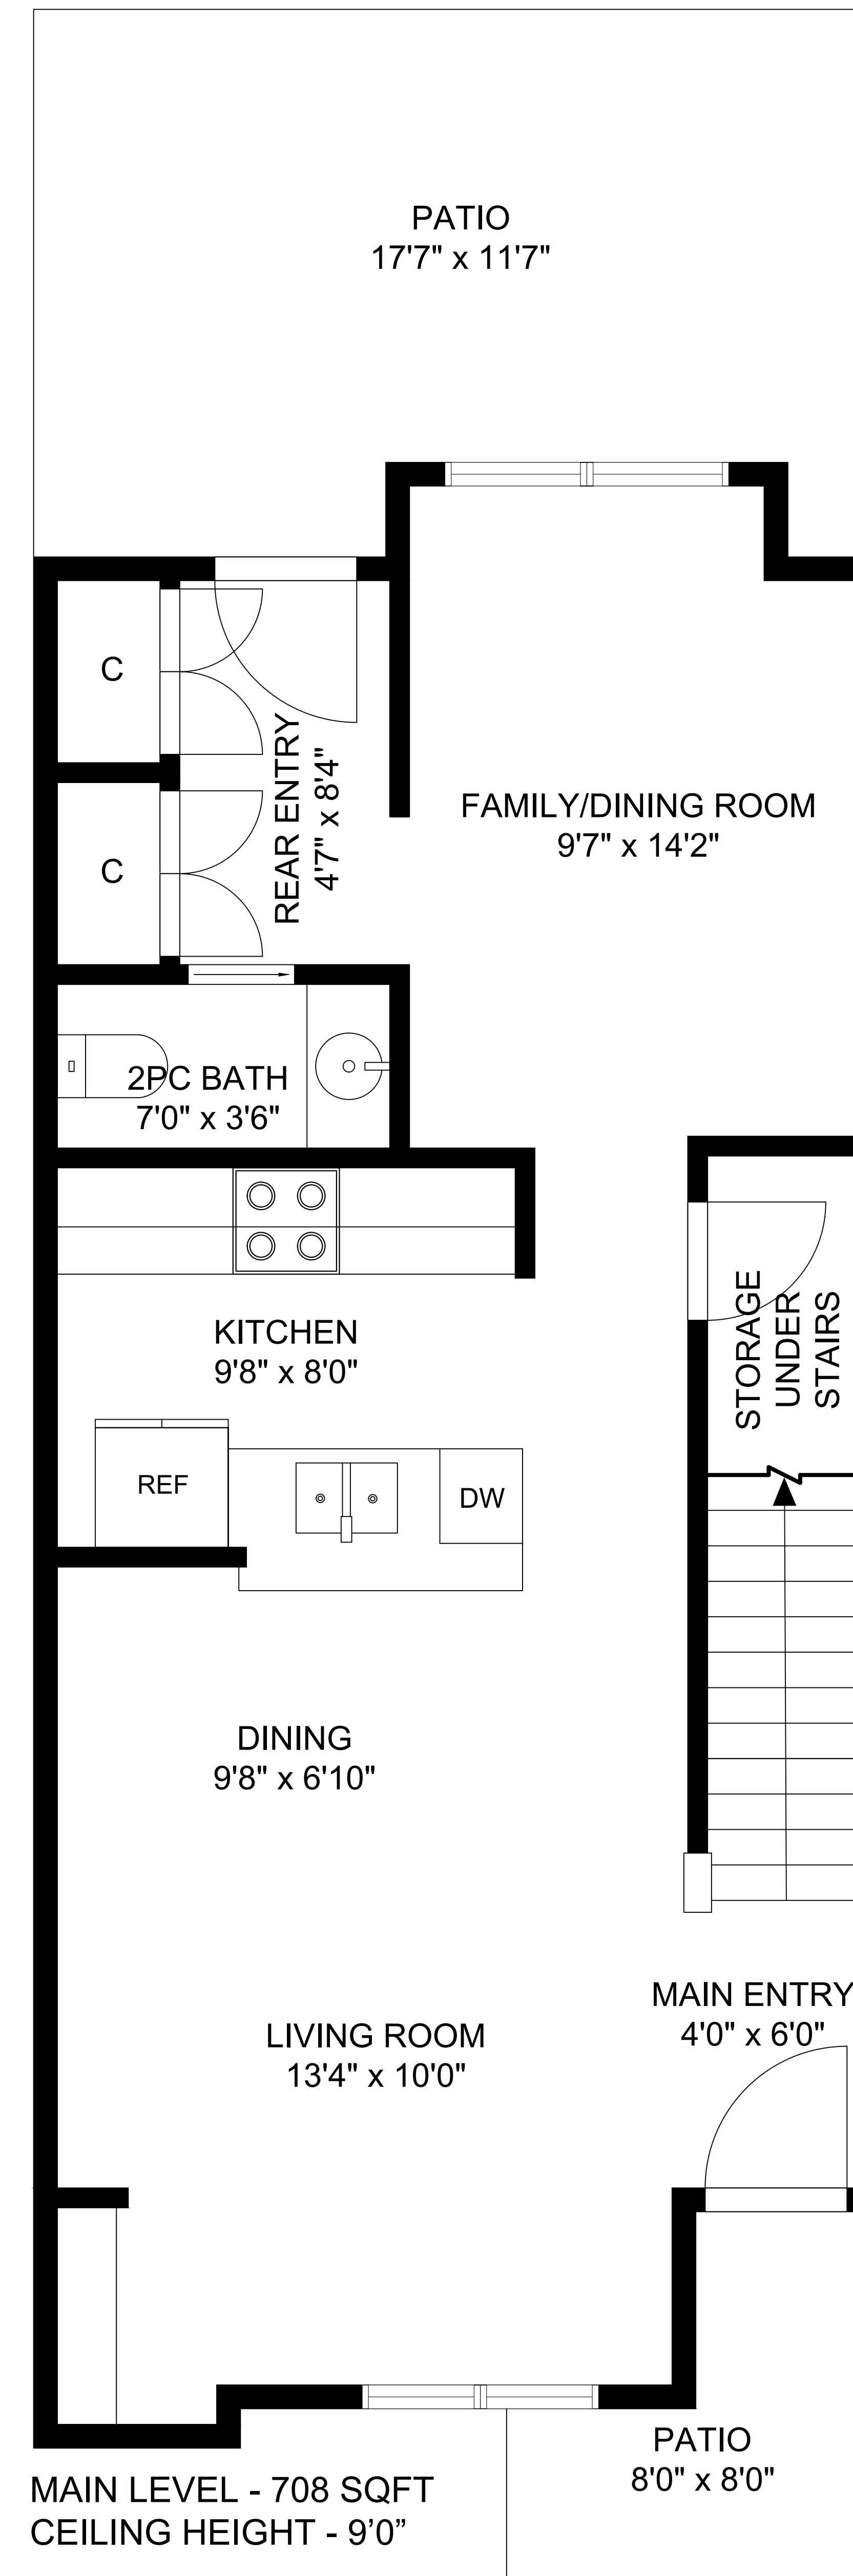

UPPER LEVEL - 616 SQFT  
CEILING HEIGHT - 8'0"

MAIN LEVEL - 708 SQFT  
CEILING HEIGHT - 9'0"