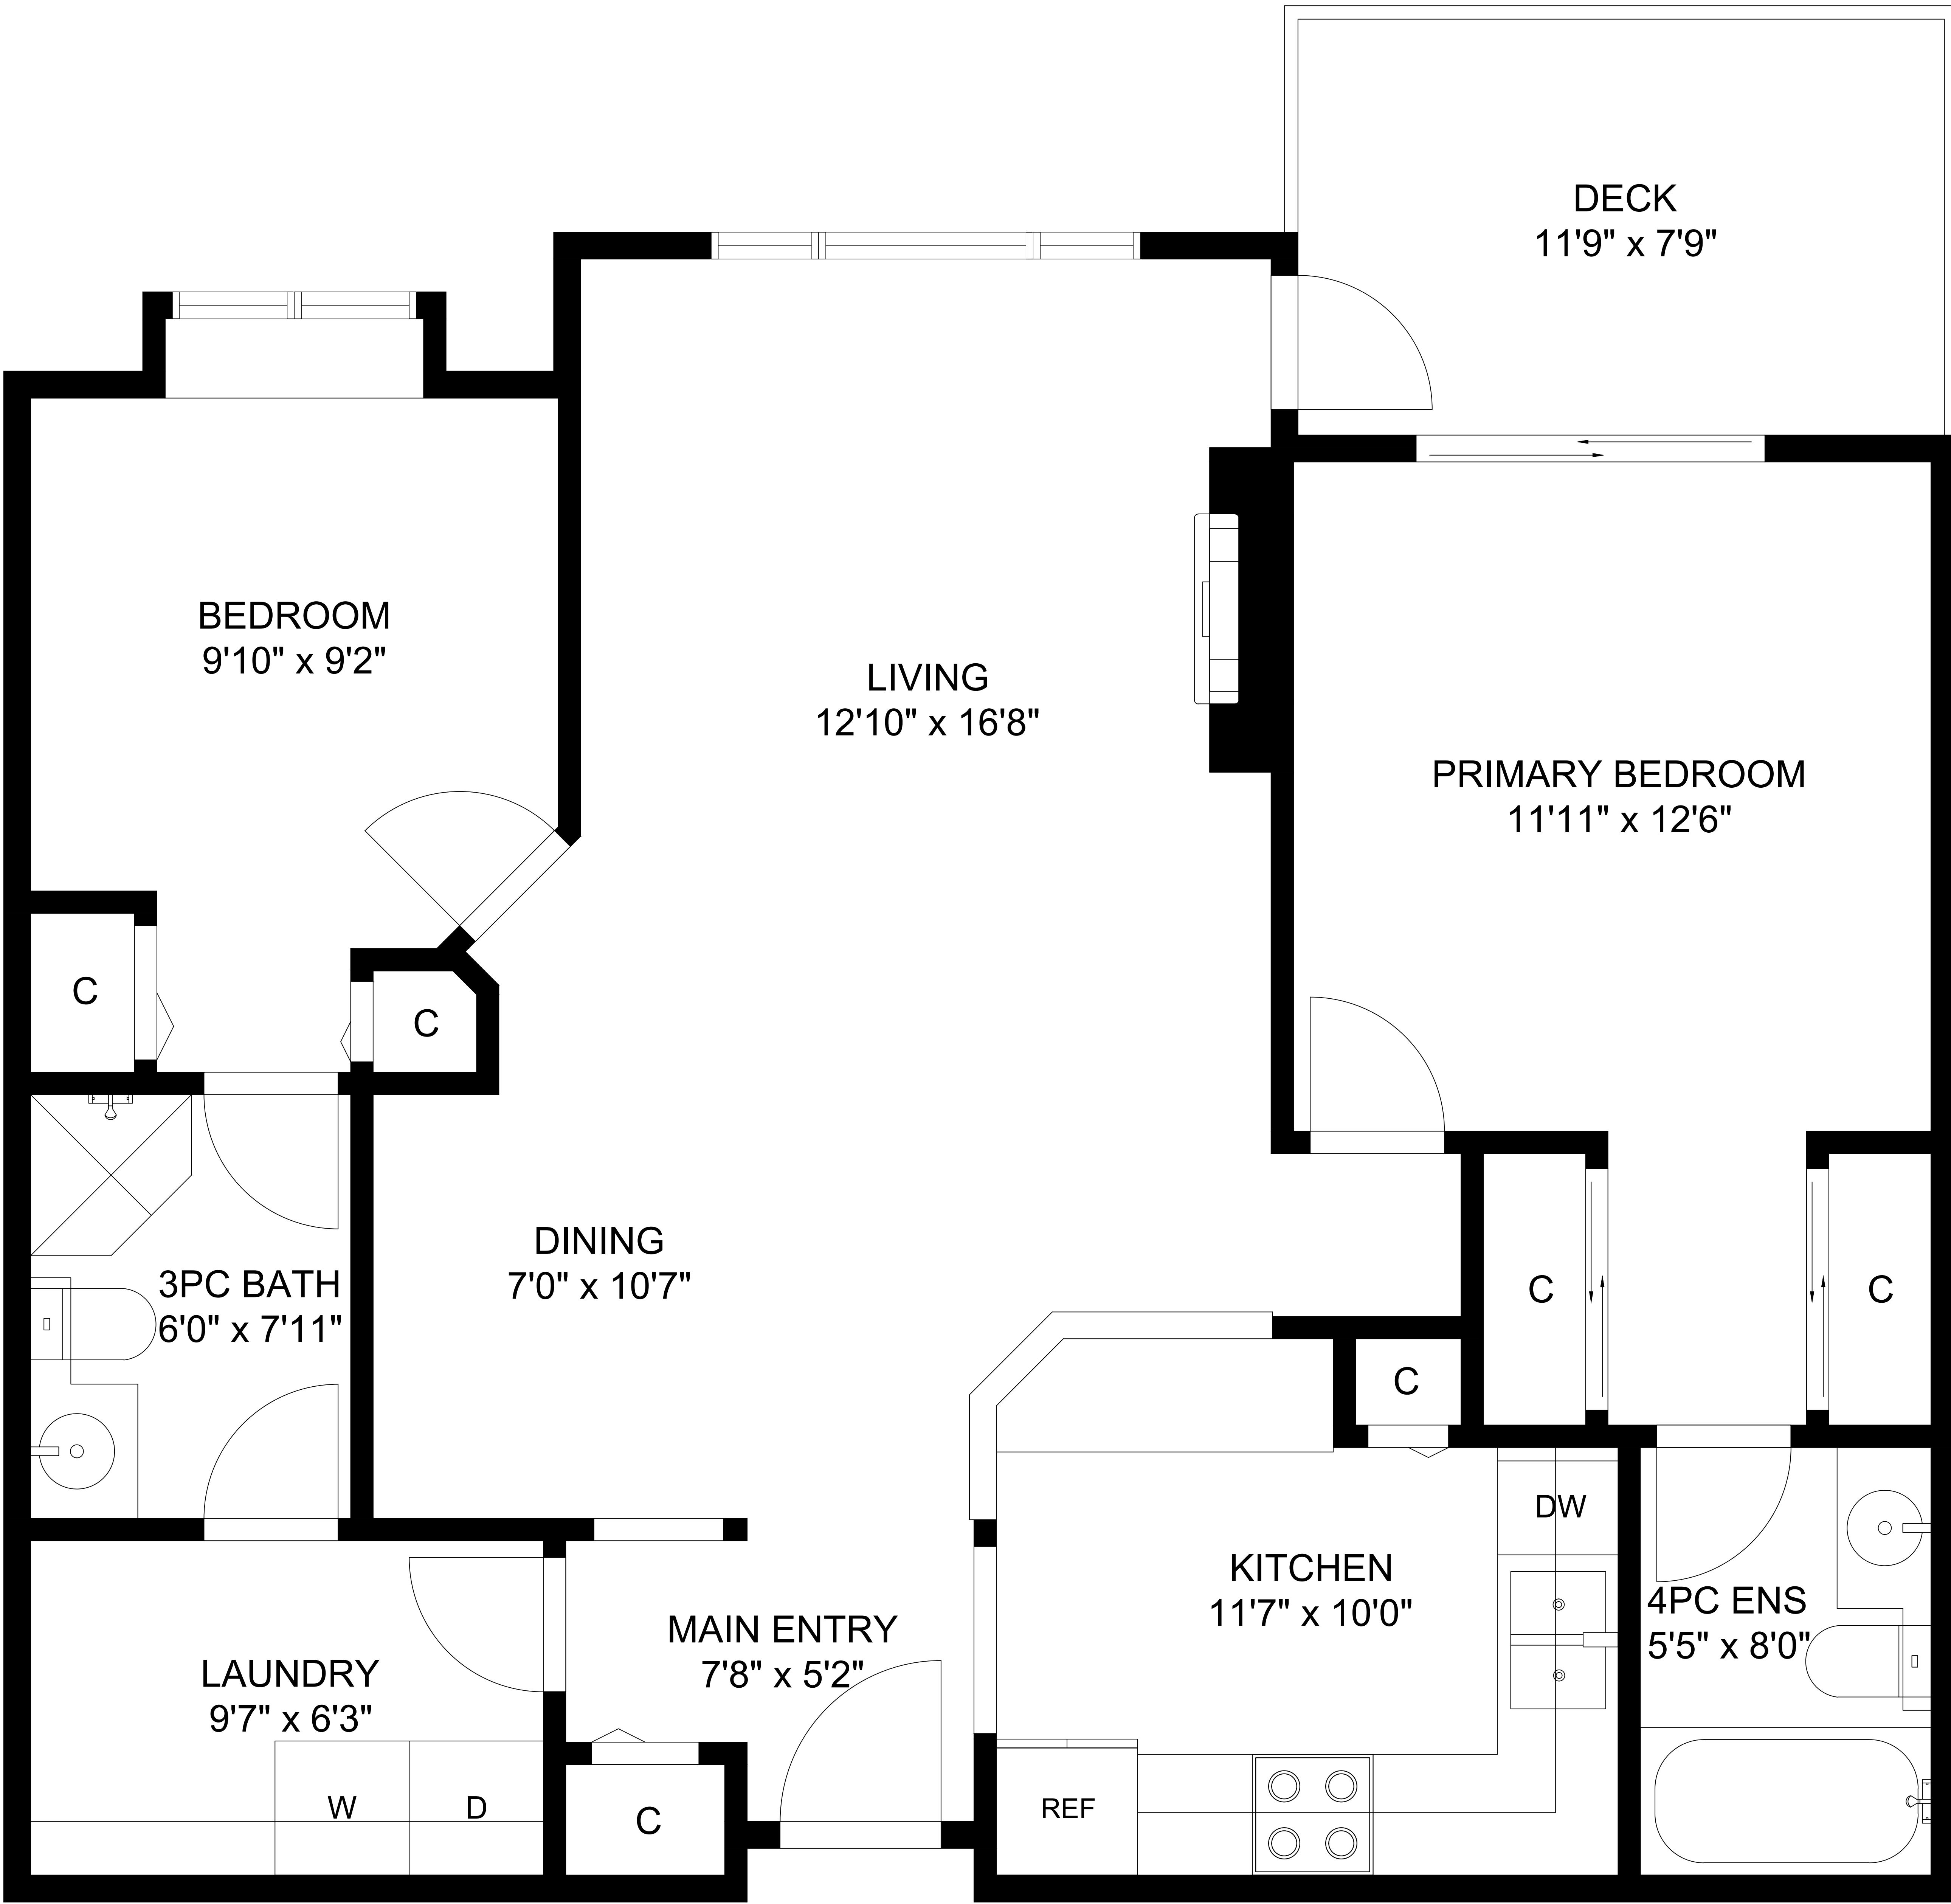

411-5650 Edgewater Lane

Nanaimo, BC

1031
STRATA SQFT

8'0"
CEILING HEIGHT

All floor plan measurements, square footage, and drawings are approximate and provided for illustrative purposes only, and should be independently verified by the Buyer if important.