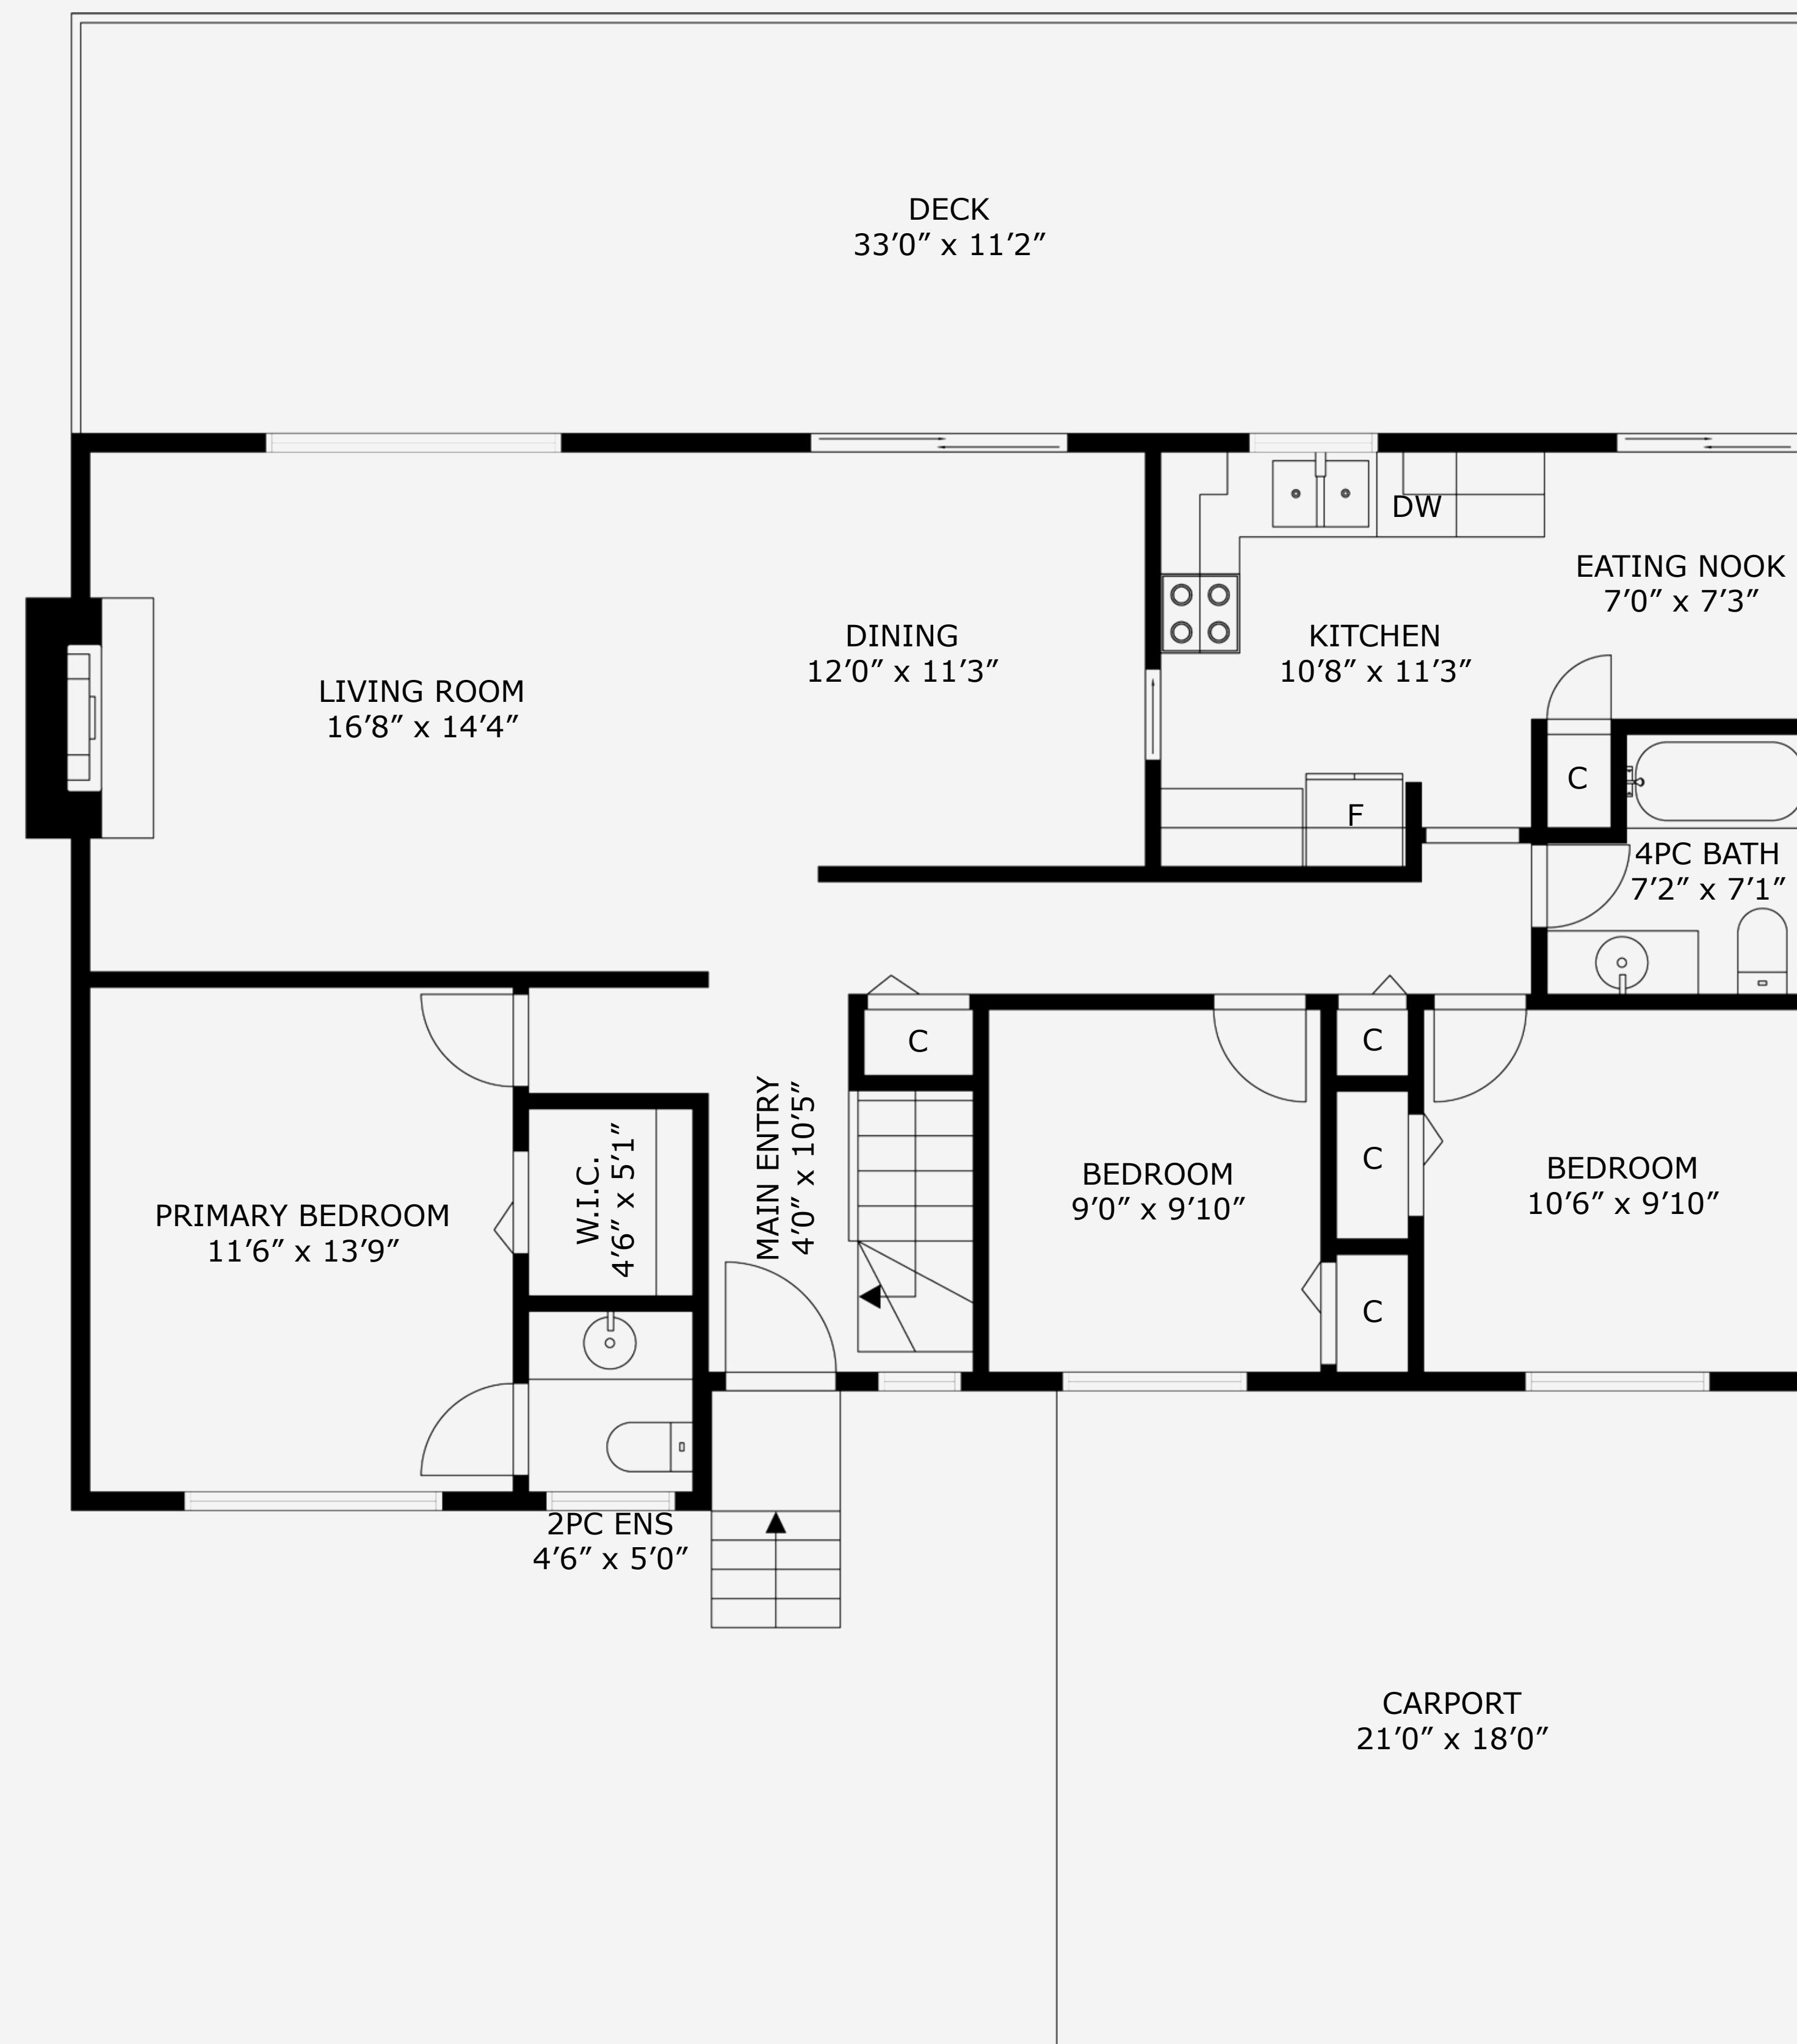

MILLER REAL ESTATE TEAM

Property Matrix

2532 Sq Ft  
Total Finished

All measurements are approximate and should be verified by the Buyer if important.

# 1344 Sherwood Drive

Total Finished Area - 2532 Sq Ft

MAIN LEVEL (1306 sq/f)  
CEILING HEIGHT - 8'0"

LOWER LEVEL (1226 sq/f)  
CEILING HEIGHT - 8'0"