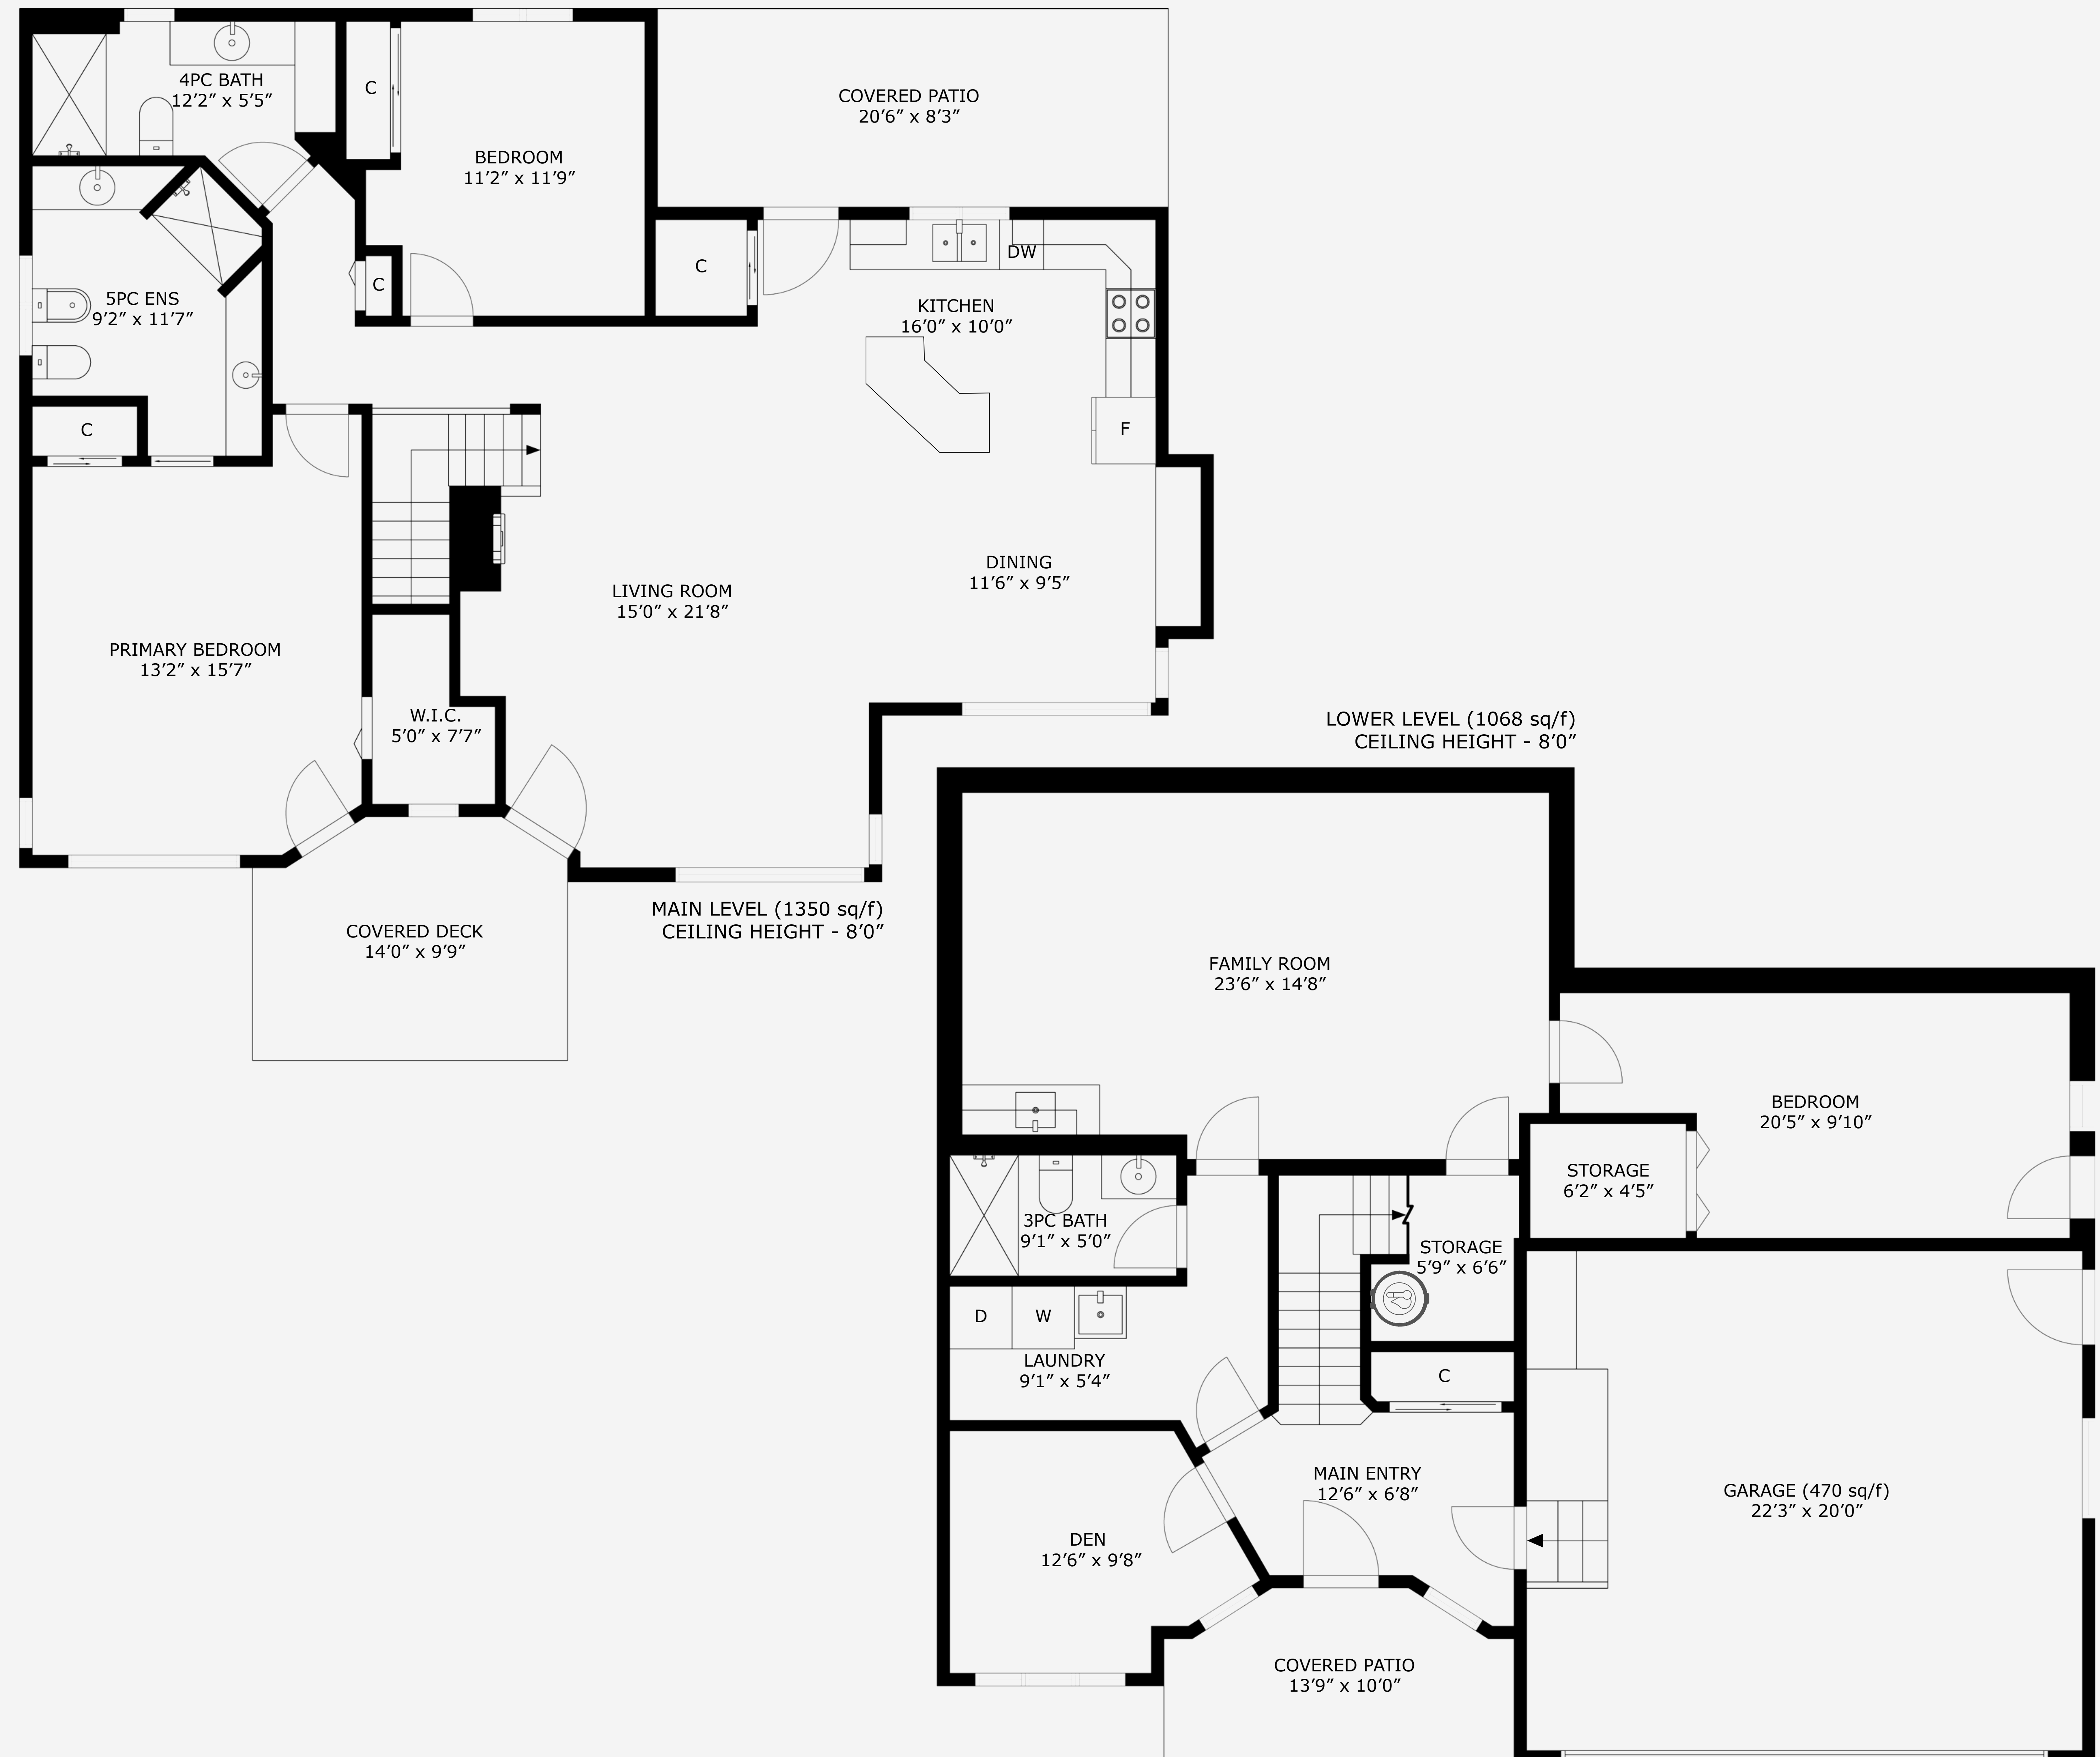

# 5393 Georgiaview Crescent

Total Finished Area - 2418 Sq Ft

## Property Matrix

2418 Sq Ft

Total Finished

470 Sq Ft

Garage

All measurements are approximate and should be verified by the Buyer if important.