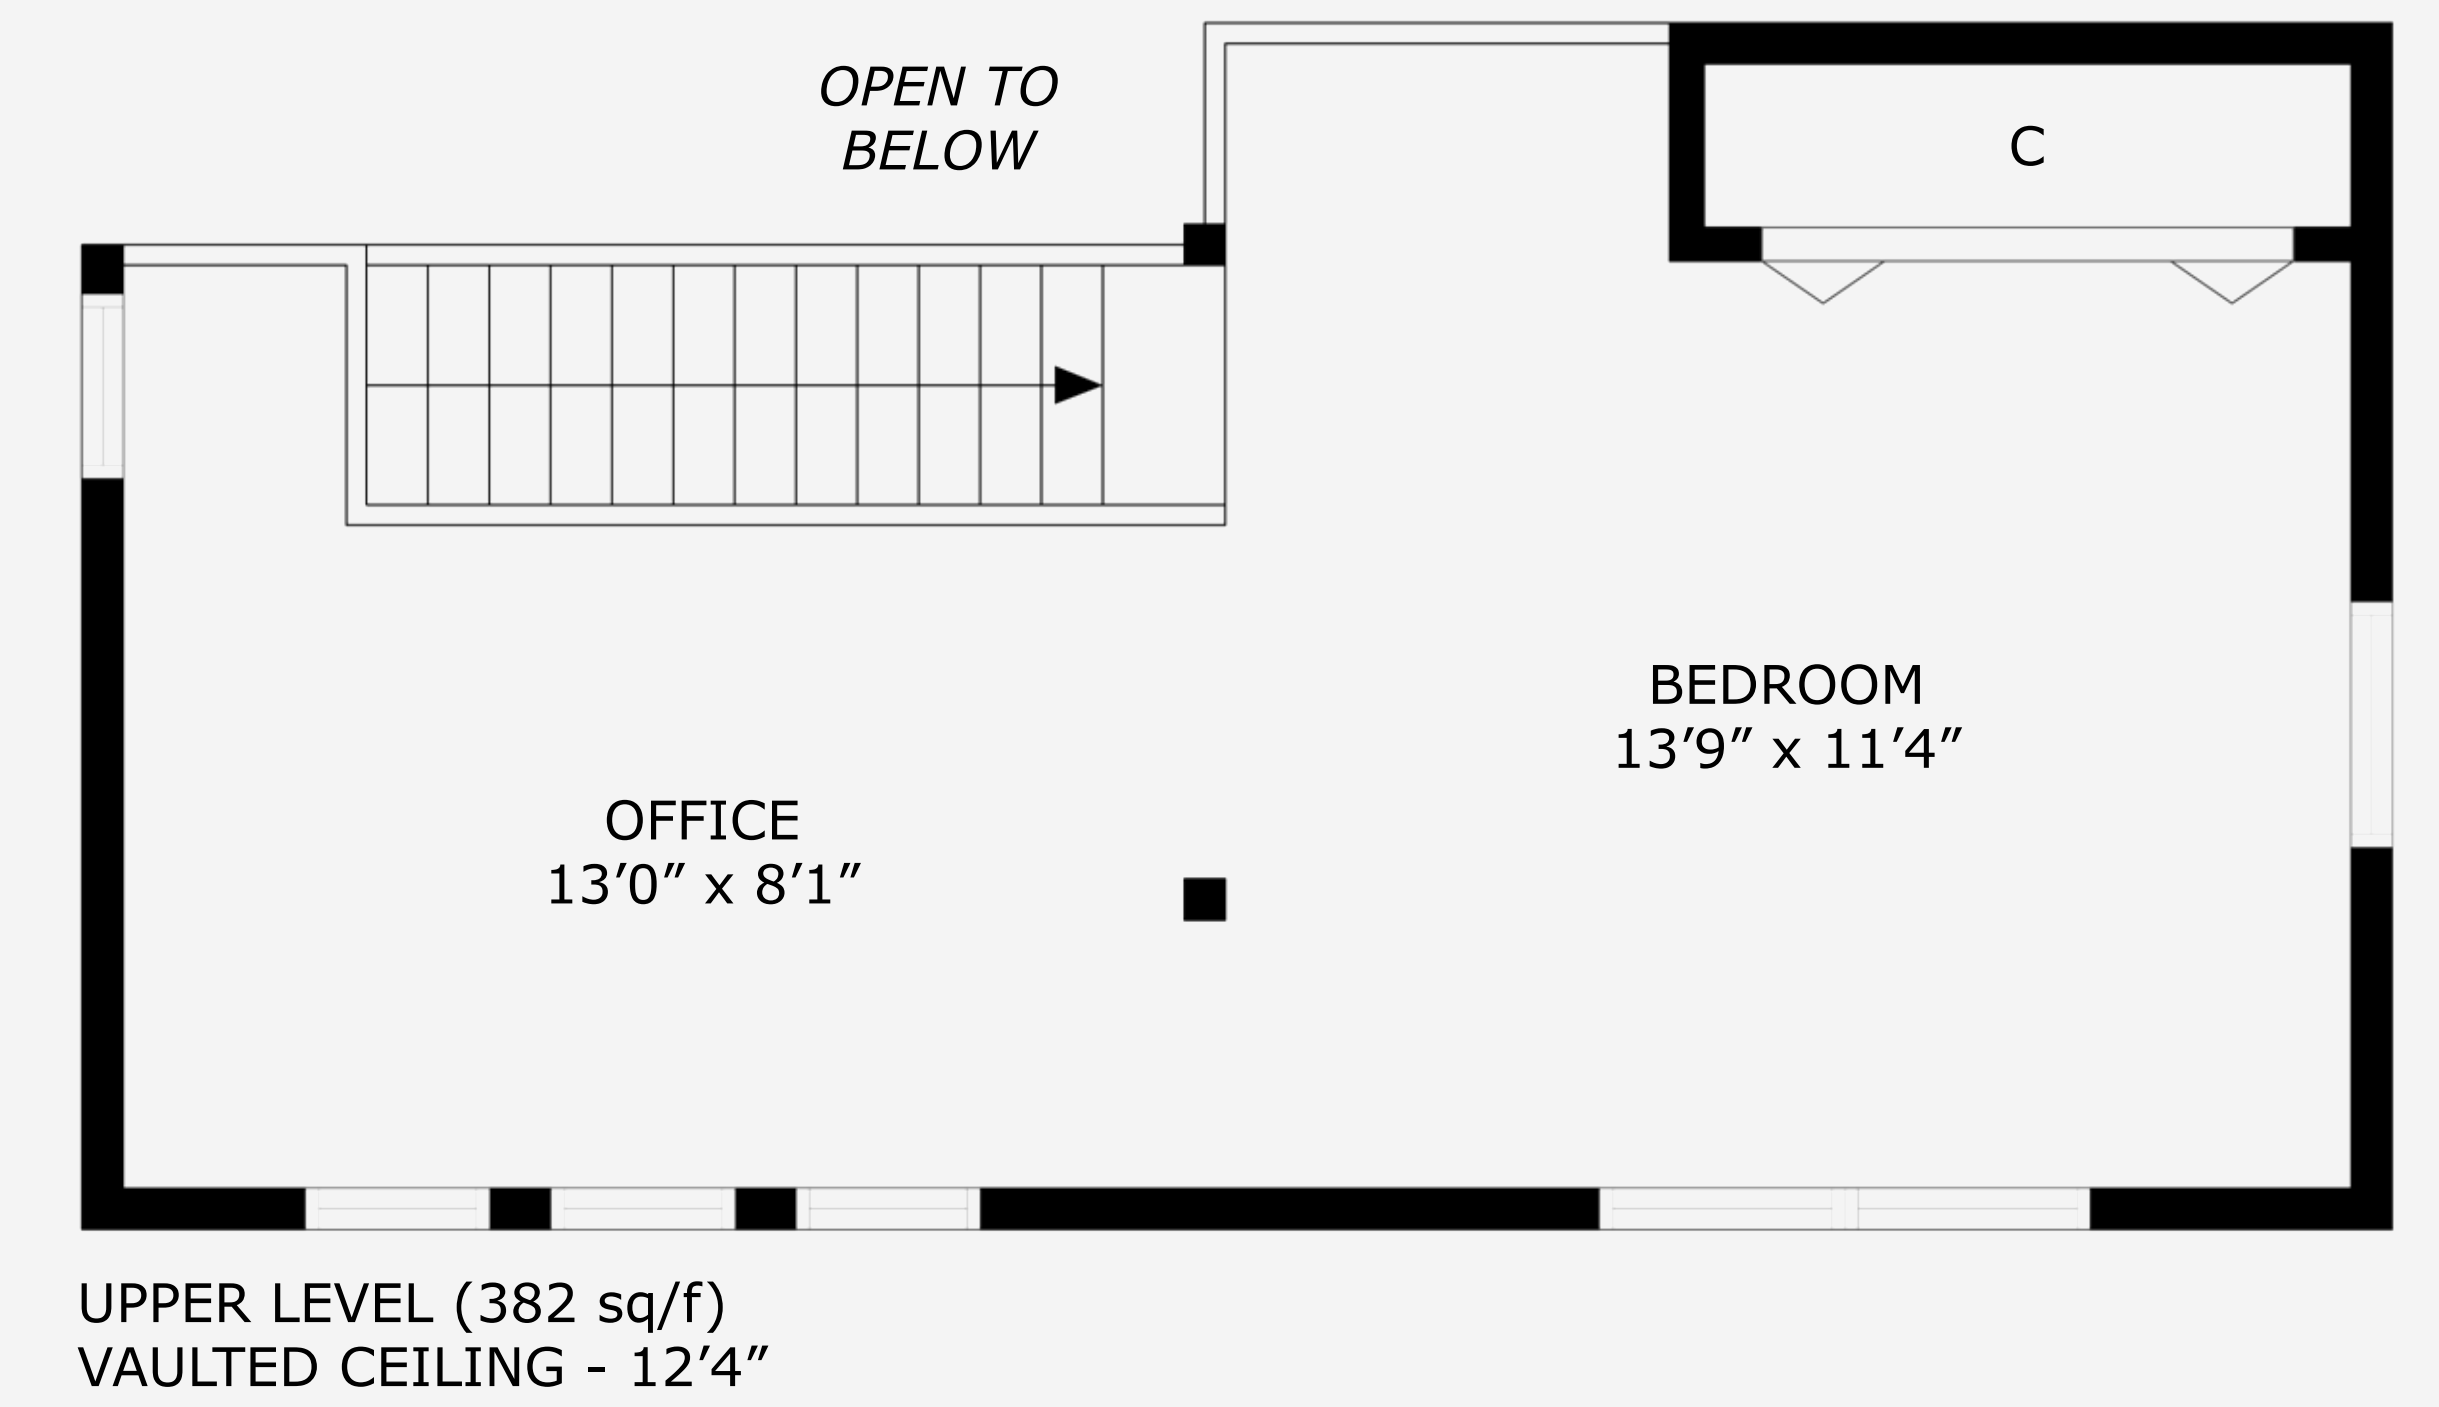

# 1947 Kelsie Road

Total Finished Area - 1842 Sq Ft

## Property Matrix

**1842 Sq Ft**  
Total Finished

**238 Sq Ft**  
Carport

All measurements are approximate and should be verified by the Buyer if important.