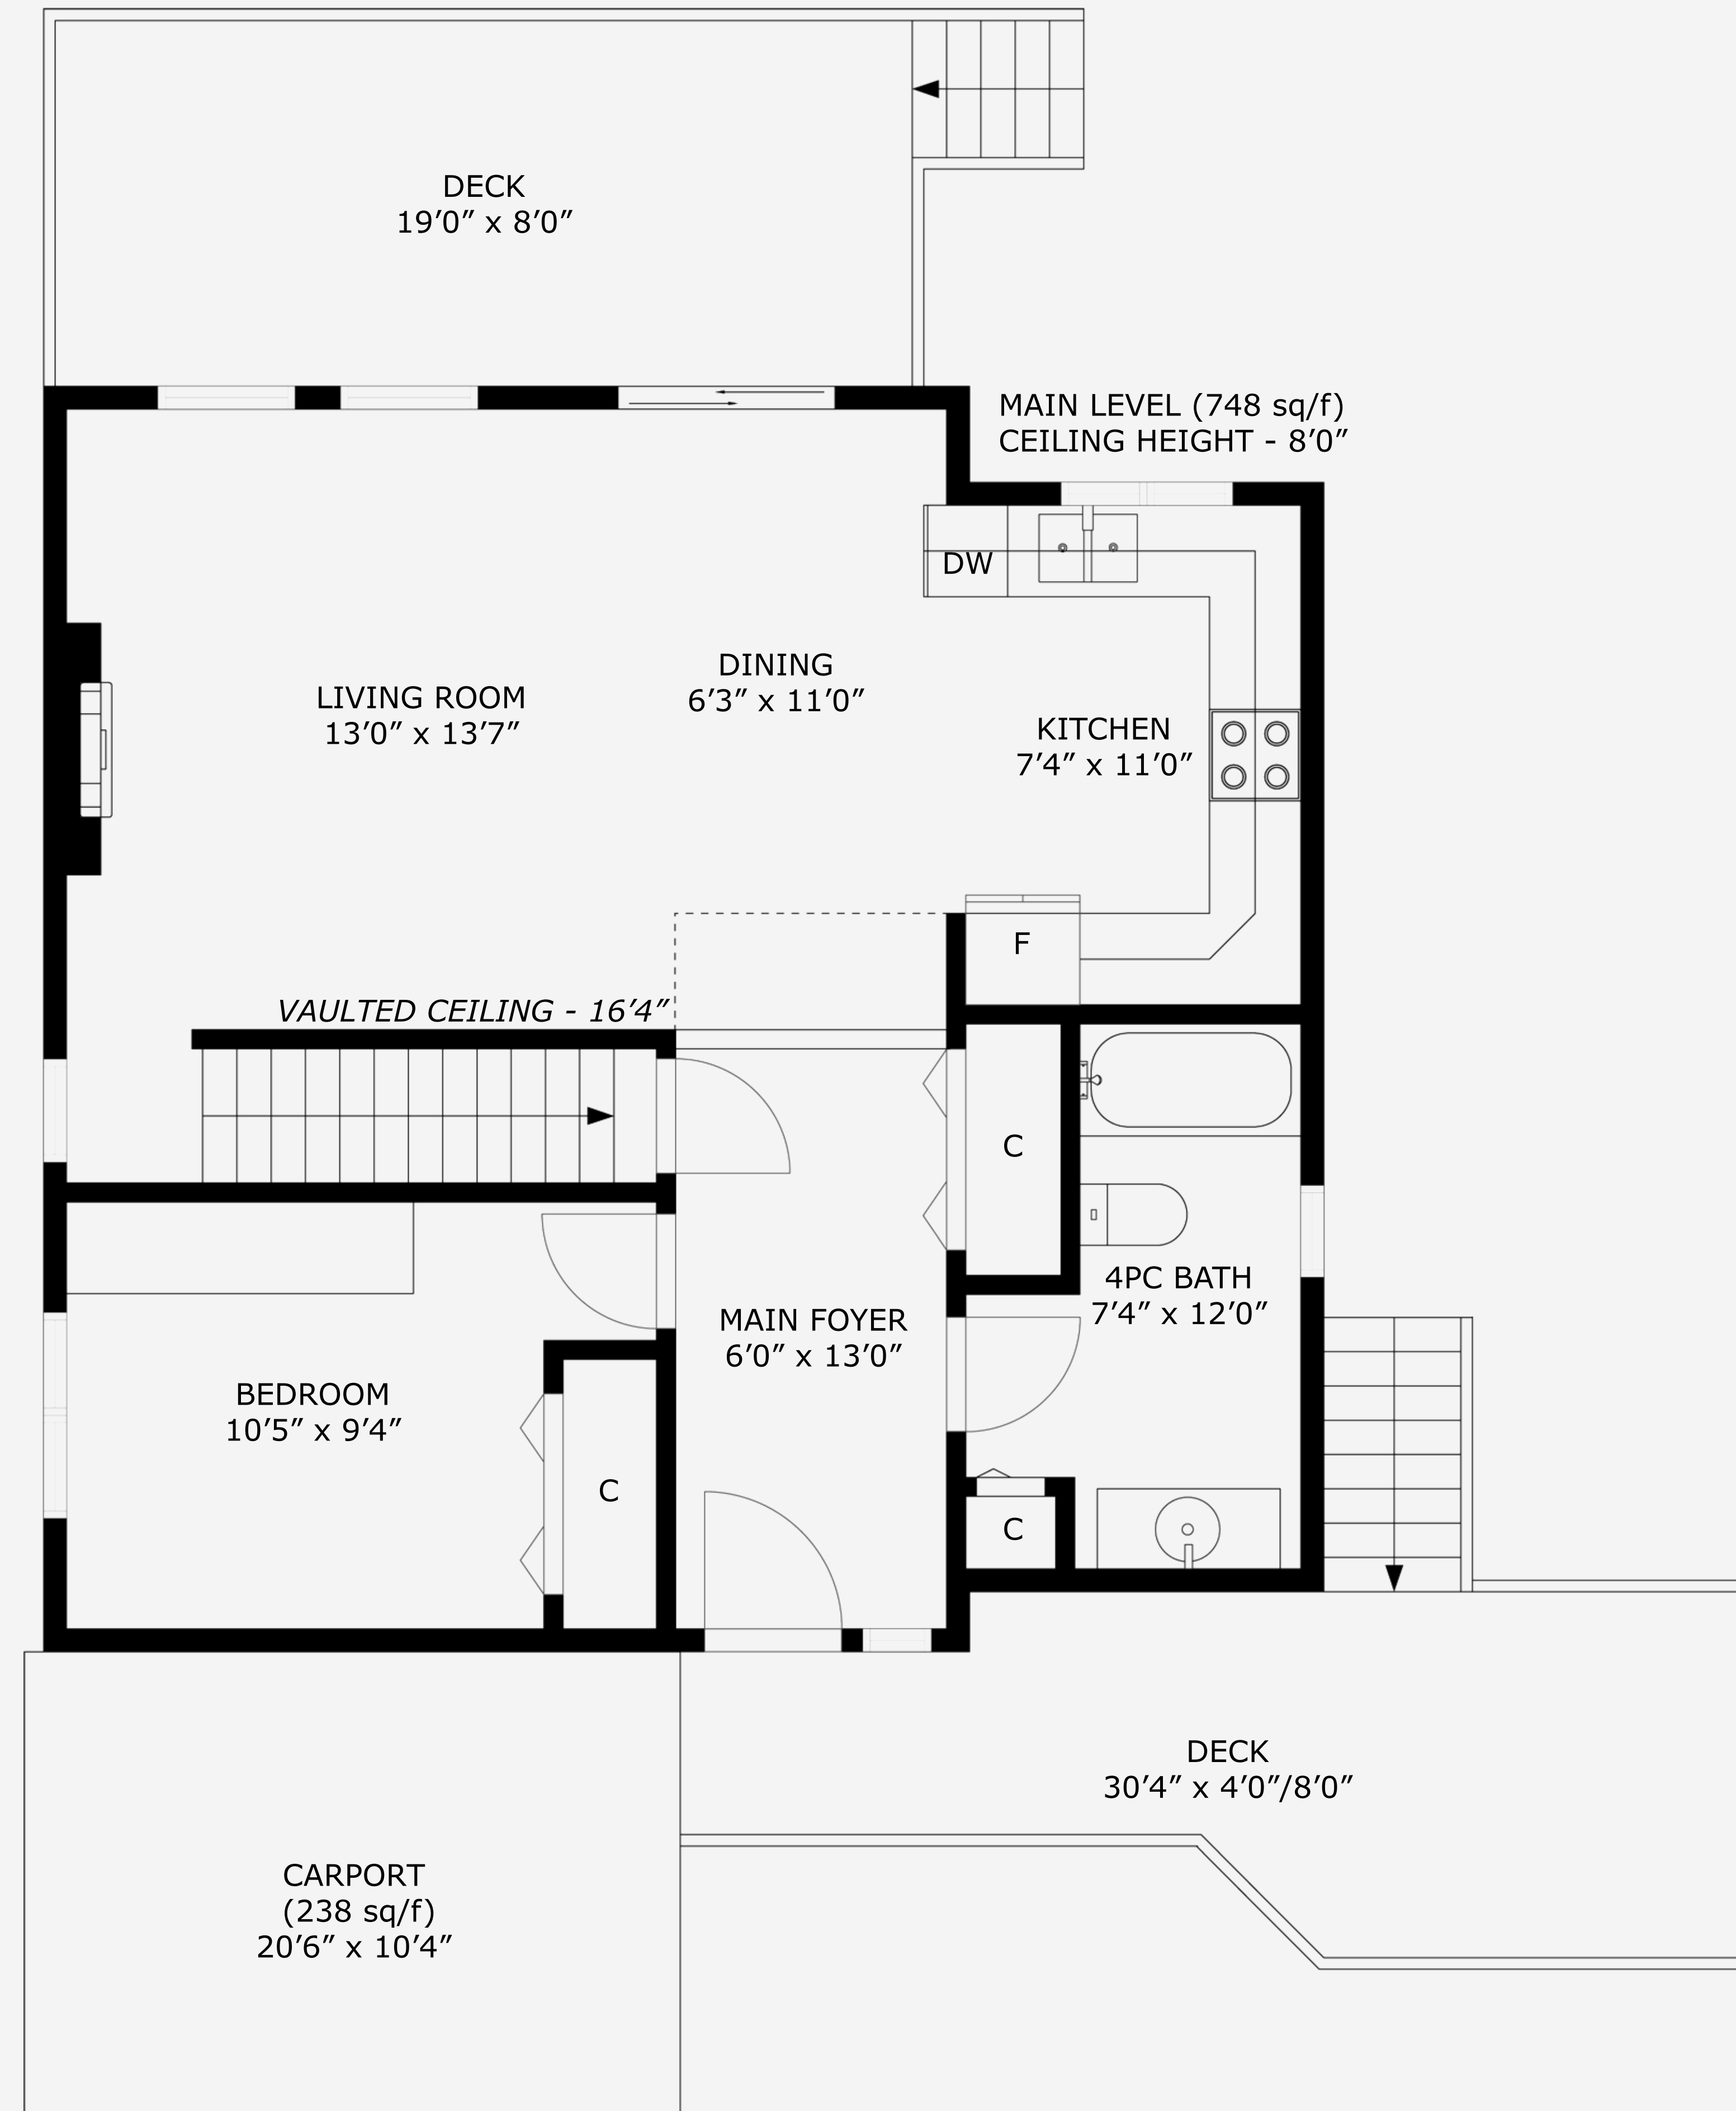

# 1947 Kelsie Road

Total Finished Area - 1842 Sq Ft

## Property Matrix

**1842 Sq Ft**  
Total Finished

**238 Sq Ft**  
Carport

All measurements are approximate and should be verified by the Buyer if important.