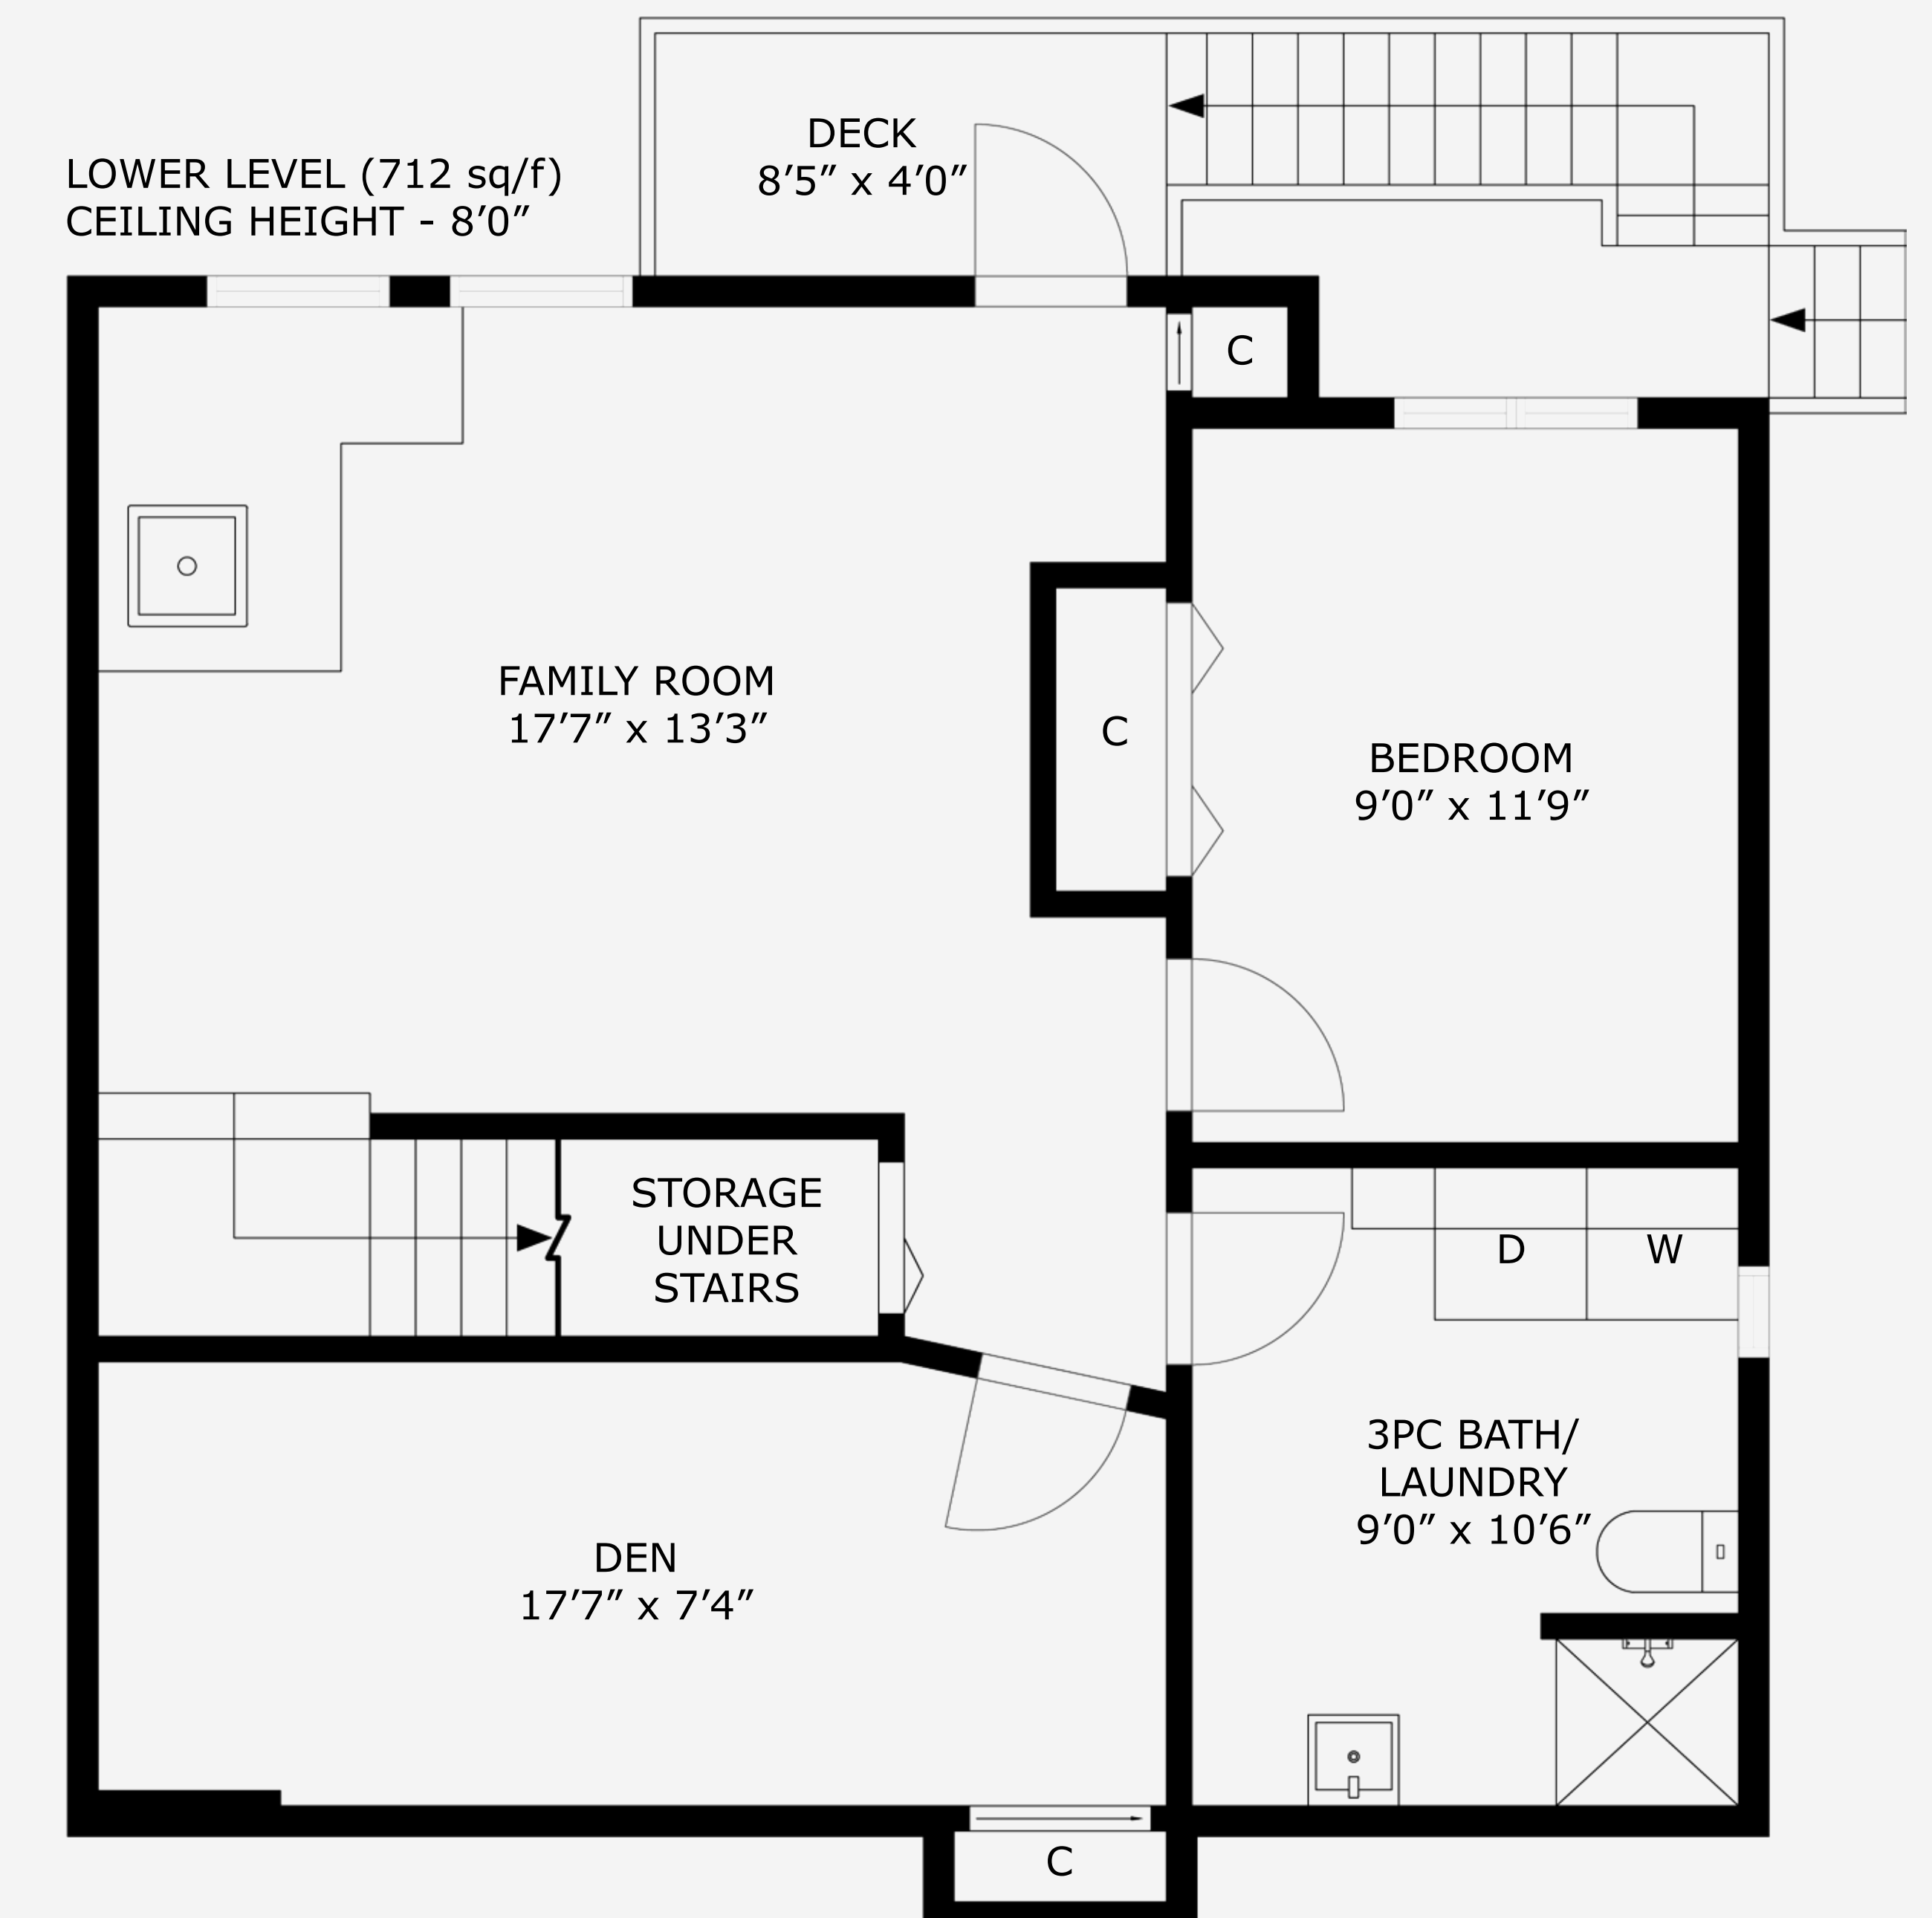

# 1947 Kelsie Road

Total Finished Area - 1842 Sq Ft

## Property Matrix

**1842 Sq Ft**  
Total Finished

**238 Sq Ft**  
Carport

All measurements are approximate and should be verified by the Buyer if important.