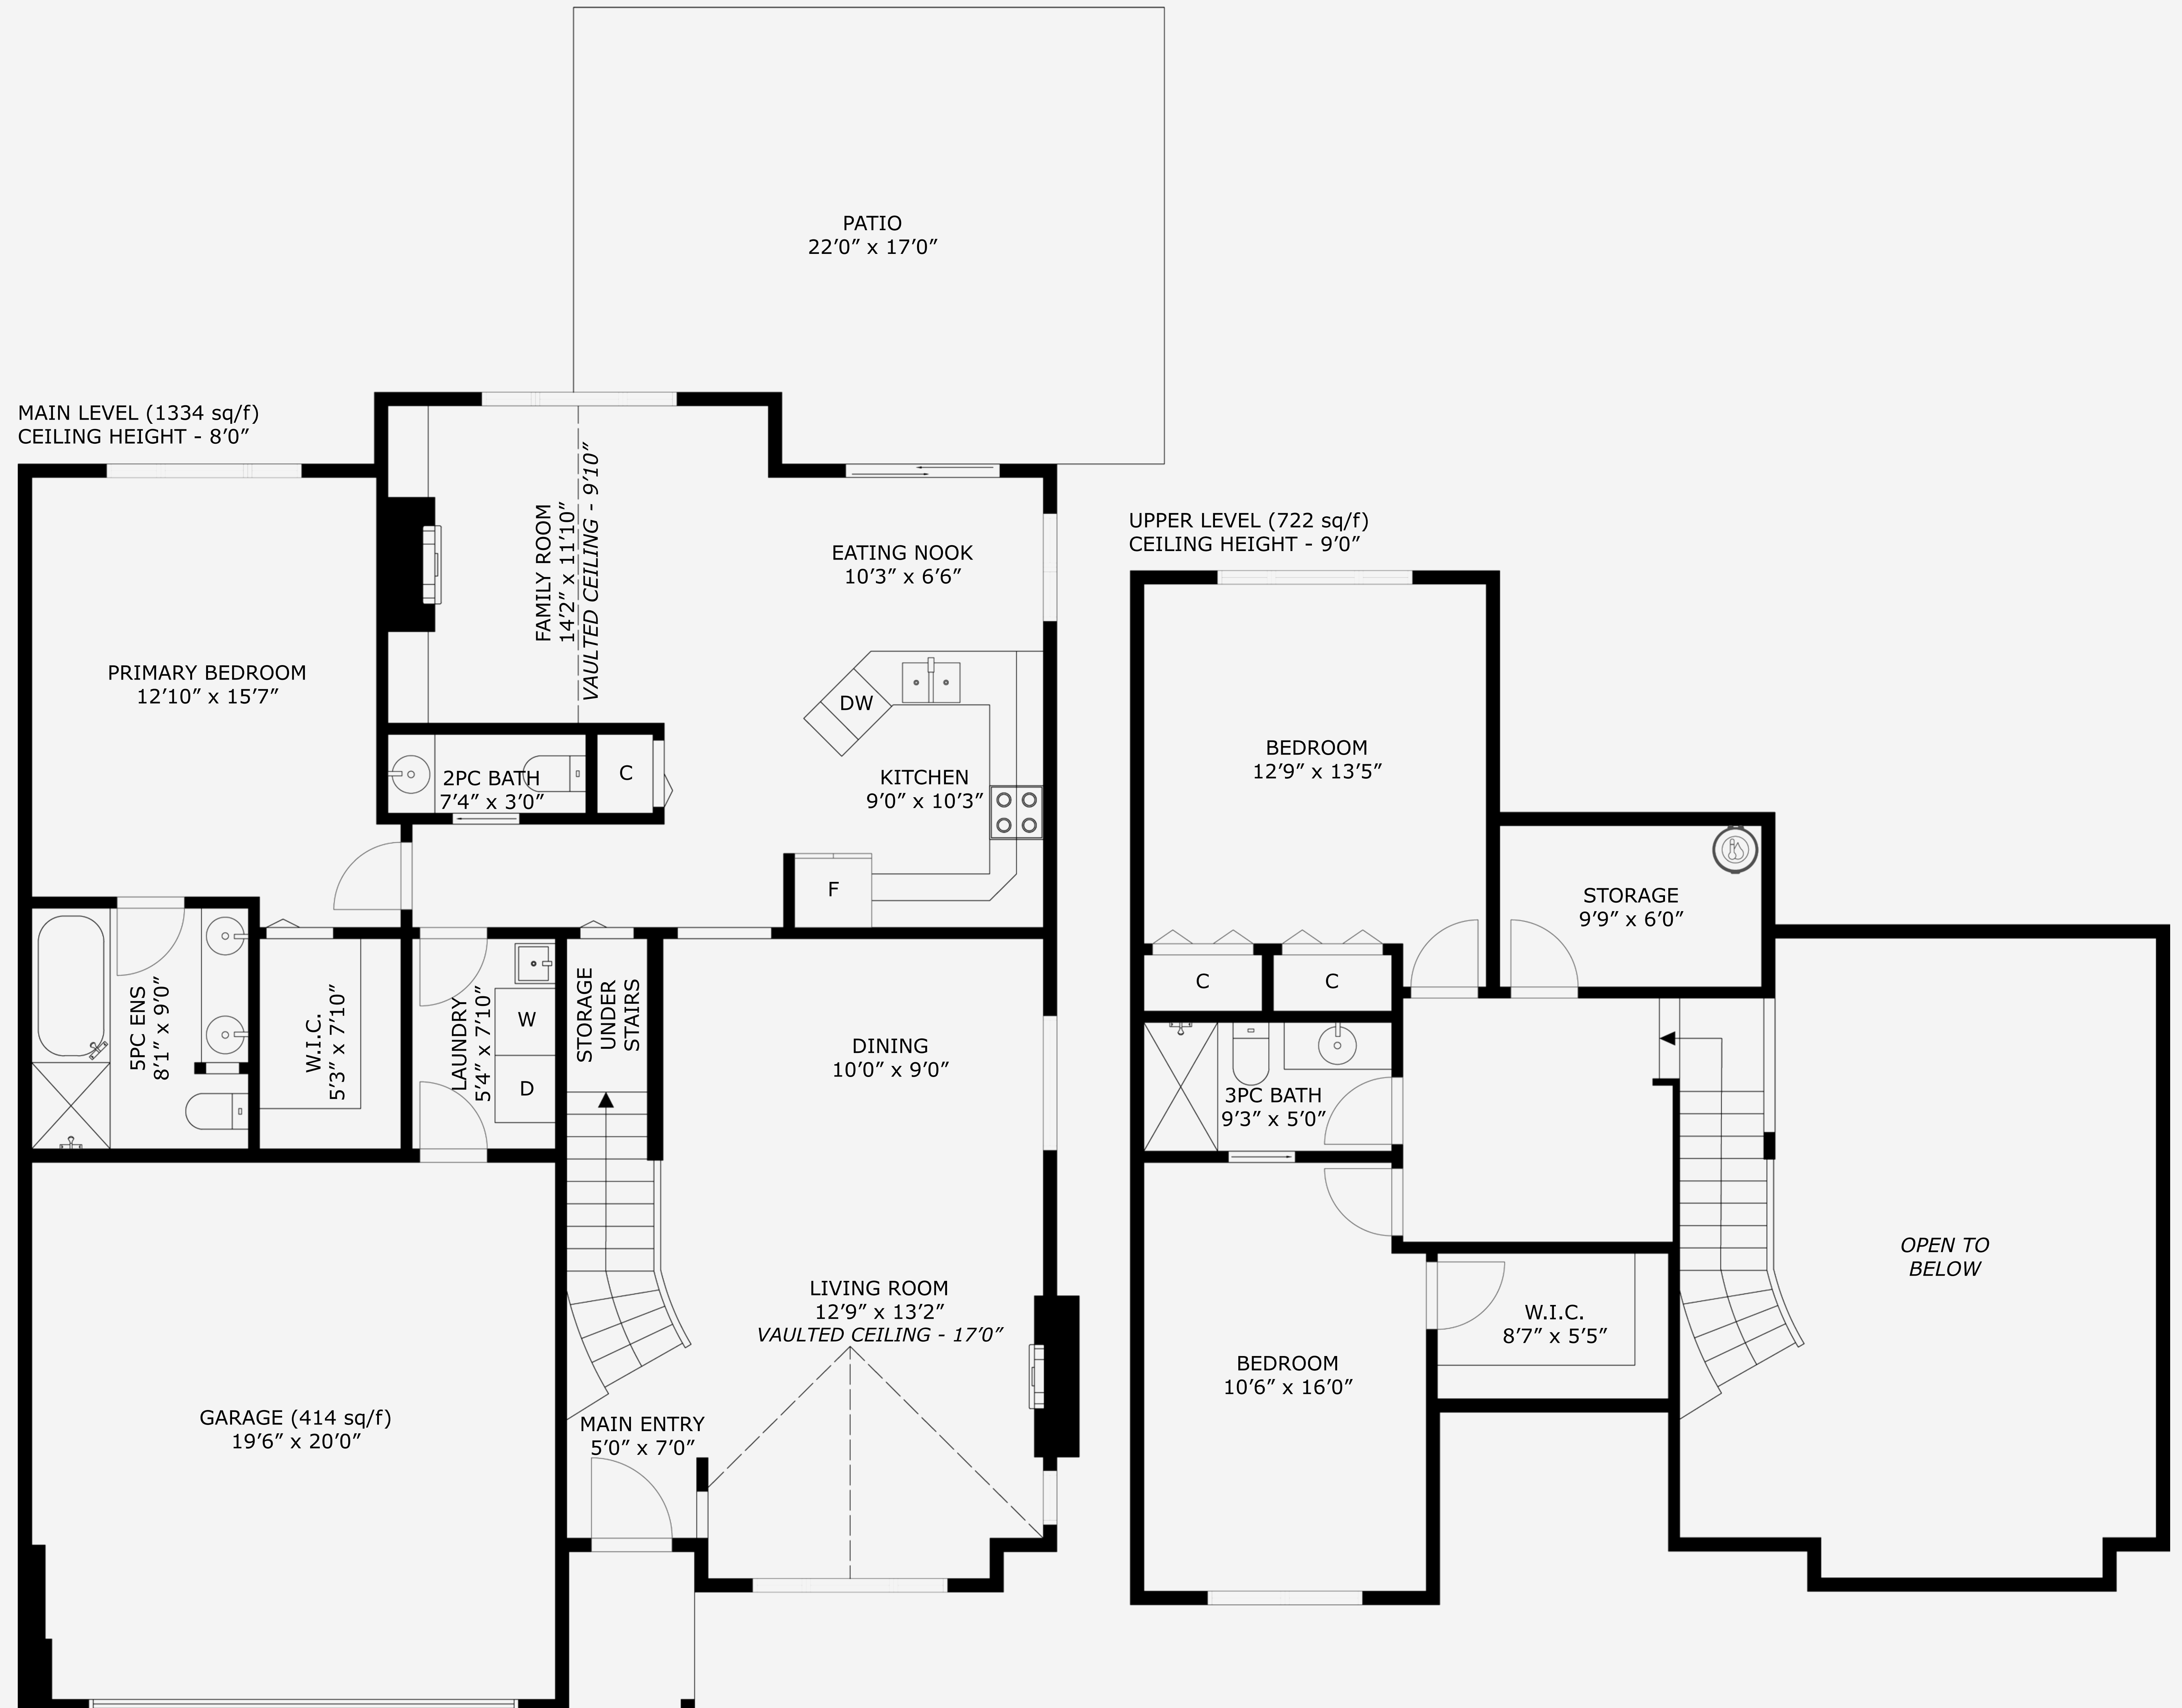

MILLER REAL ESTATE TEAM

Property Matrix

2056 Sq Ft
Total Finished

414 Sq Ft
Garage

1259 Gabriola Drive
Total Finished Area - 2056 Sq Ft

All measurements are approximate and should be verified by the Buyer if important.