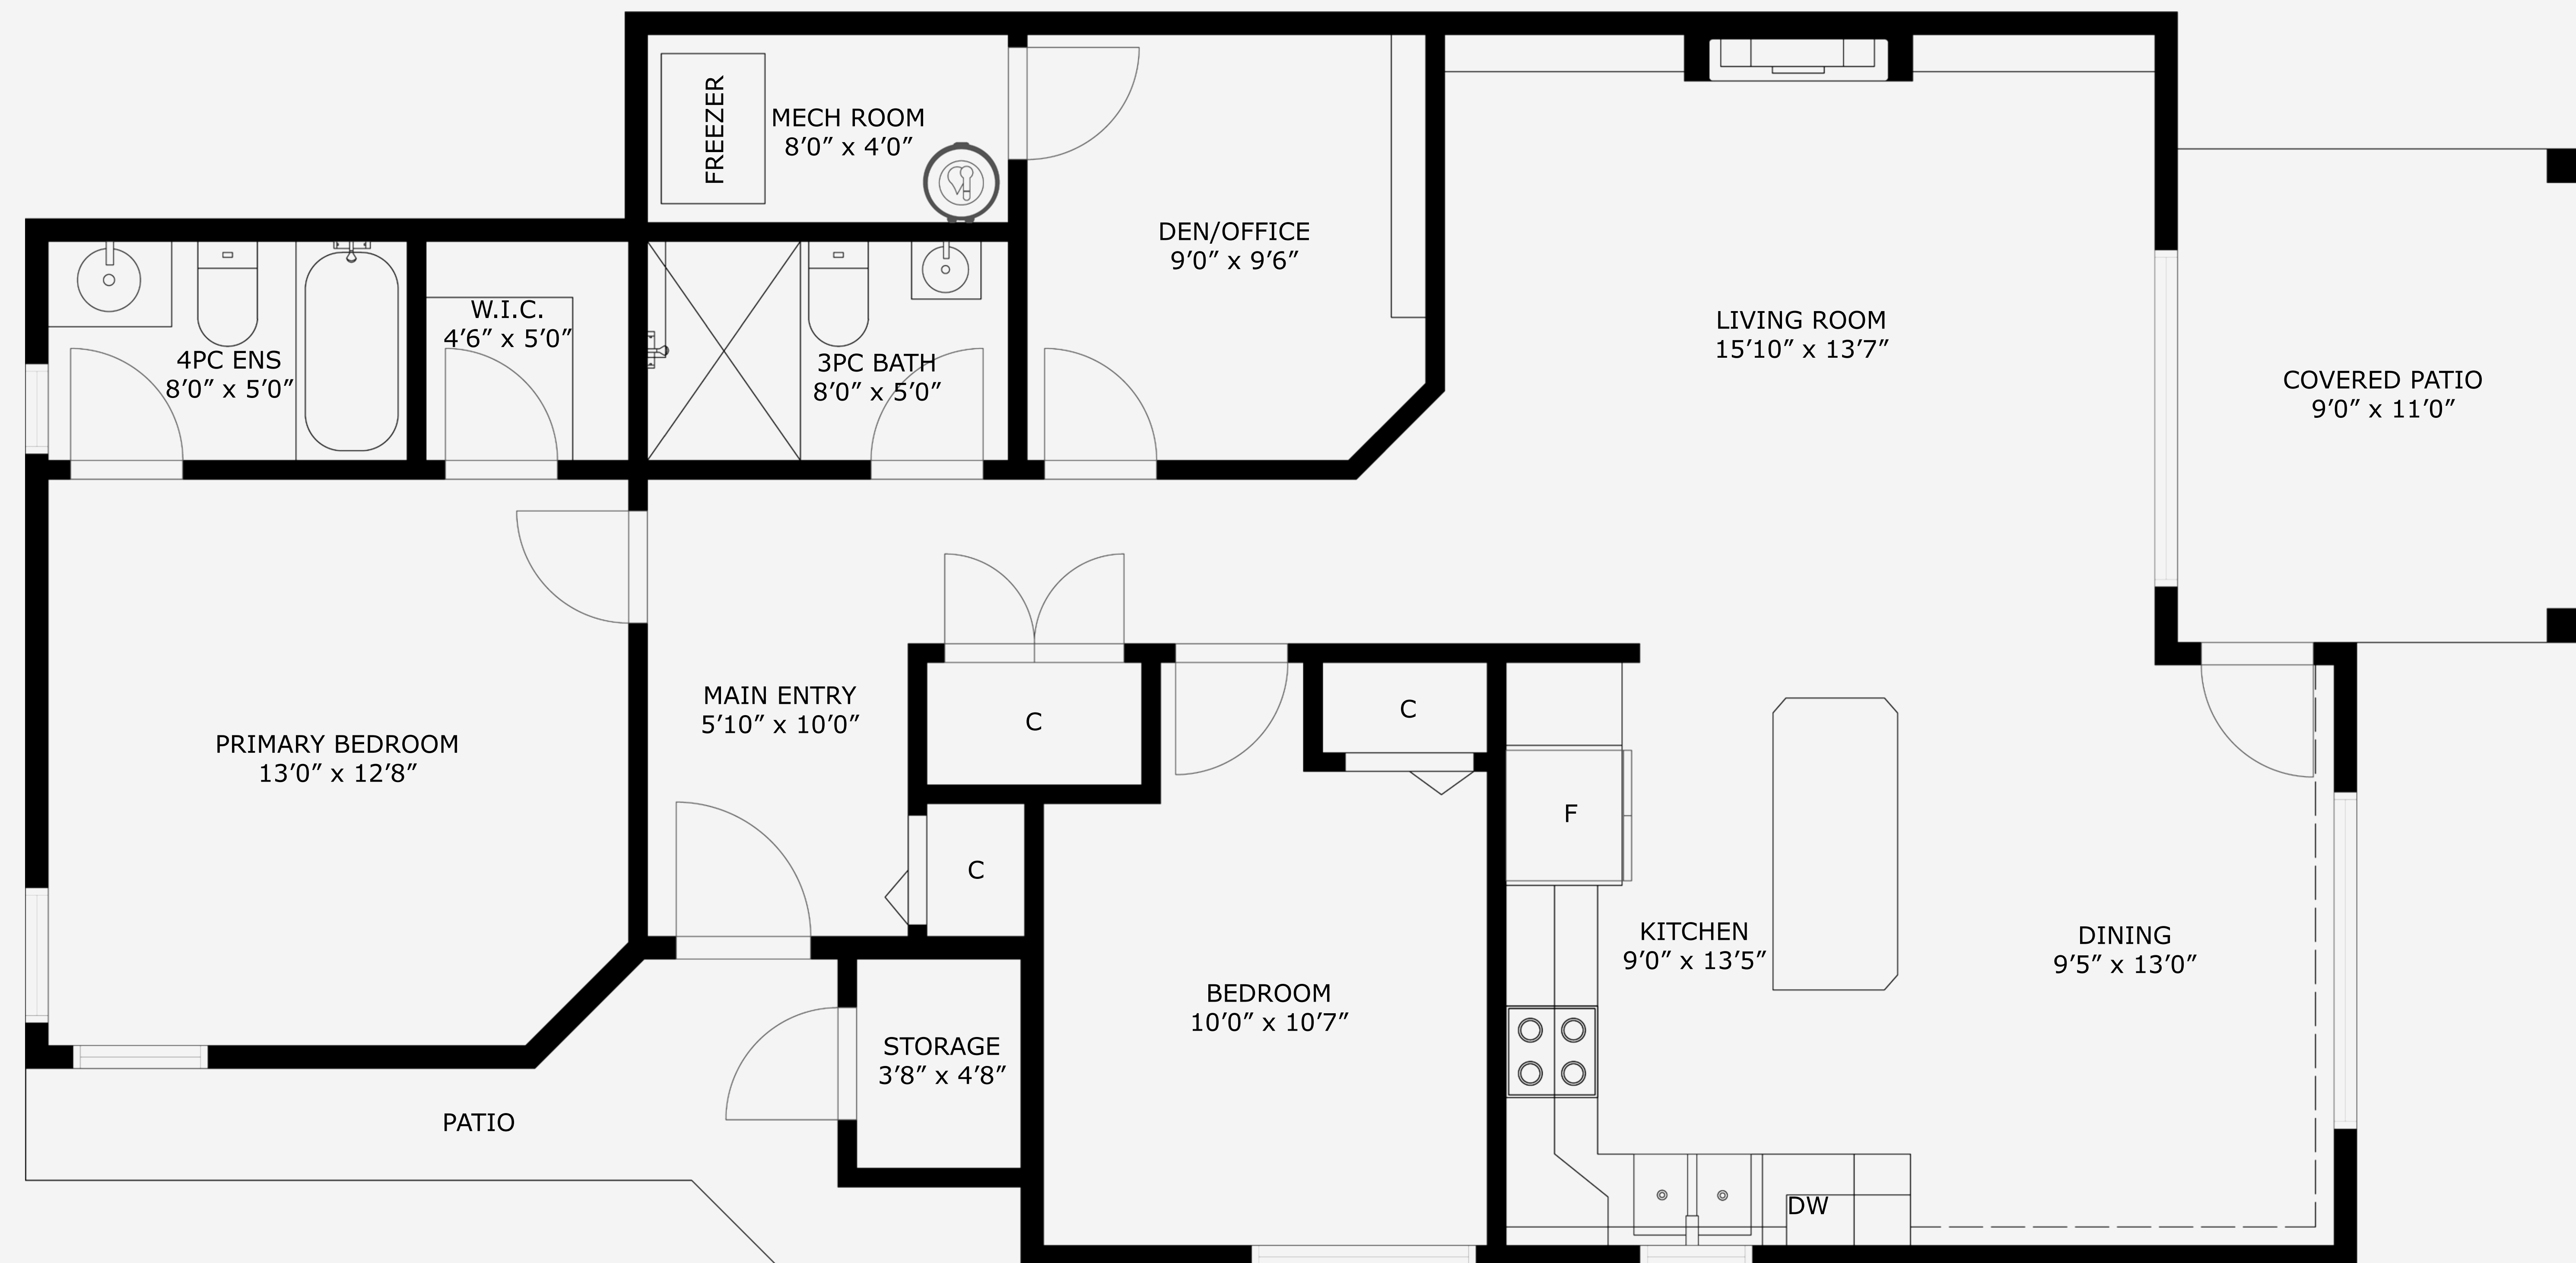

## Property Matrix

1184 Sq Ft  
Strata Area

9'0"  
Ceiling Height

All measurements are approximate and should be verified by the Buyer if important.