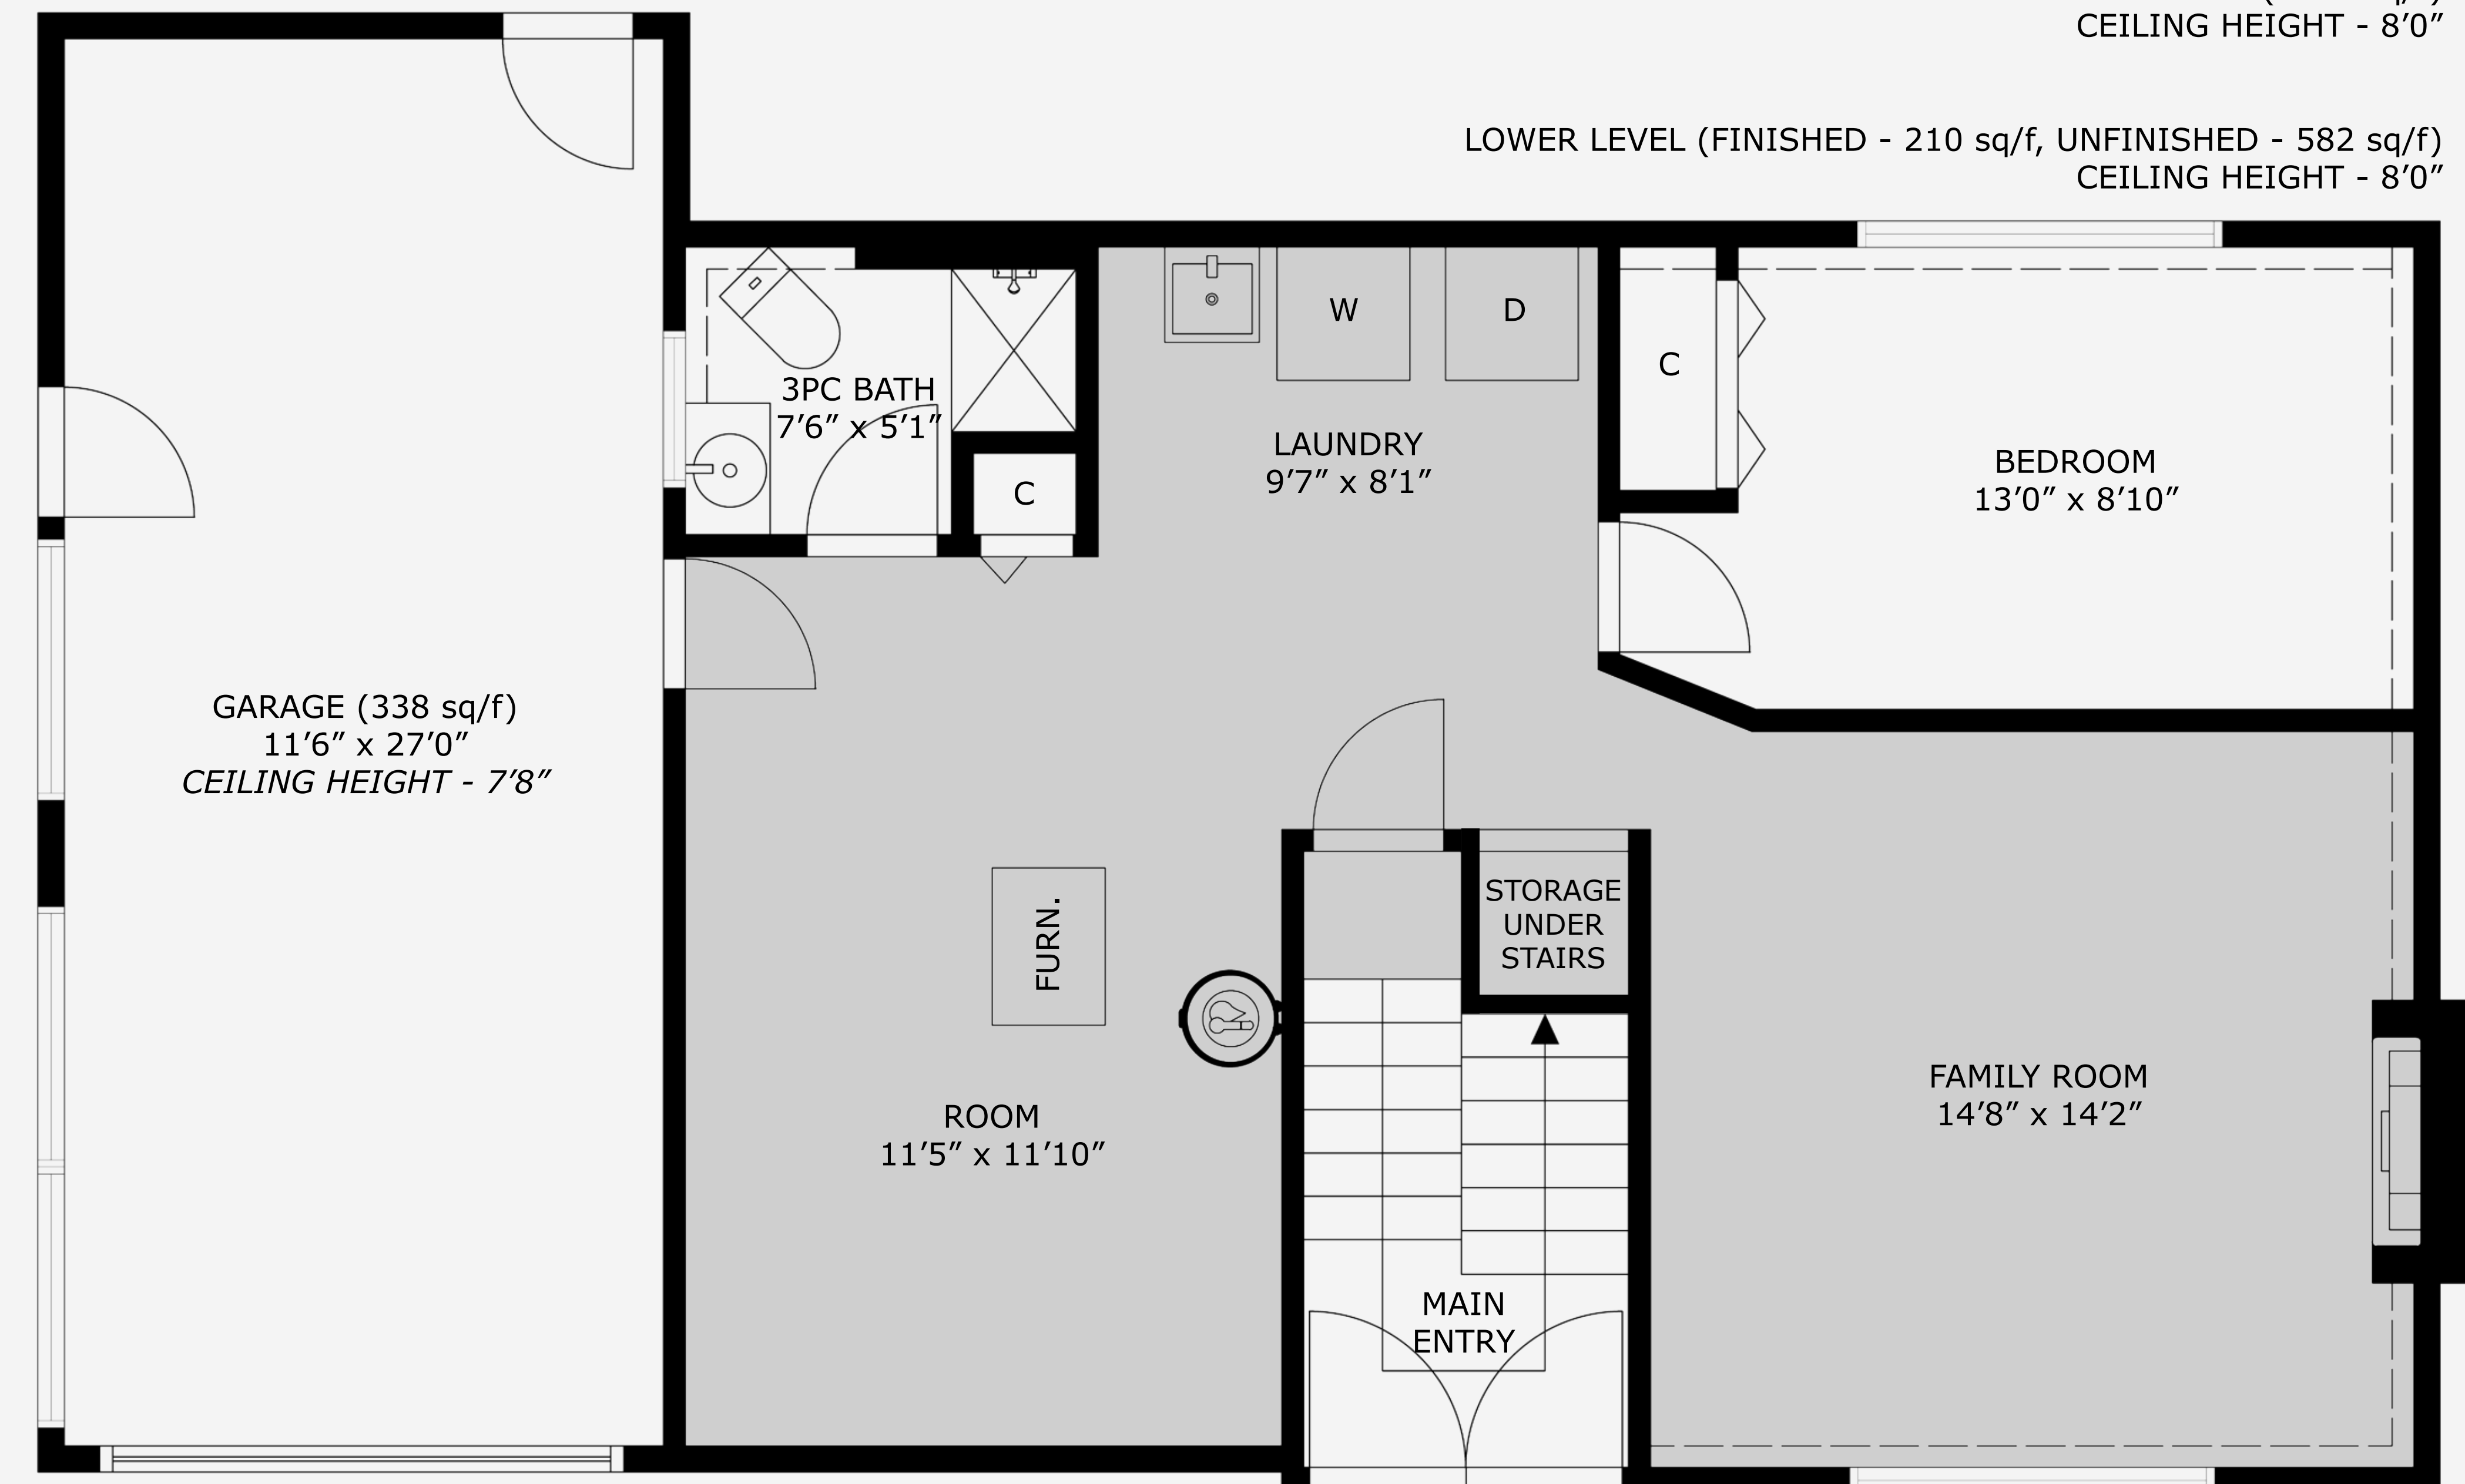

MILLER REAL ESTATE TEAM

Property Matrix

1424 Sq Ft

Total Finished

582 Sq Ft

Total Unfinished

338 Sq Ft

Garage

All measurements are approximate and should be verified by the Buyer if important.

3120 Country Club Drive

Total Finished Area - 1424 Sq Ft

MAIN LEVEL (1214 sq/f)
CEILING HEIGHT - 8'0"

LOWER LEVEL (FINISHED - 210 sq/f, UNFINISHED - 582 sq/f)
CEILING HEIGHT - 8'0"