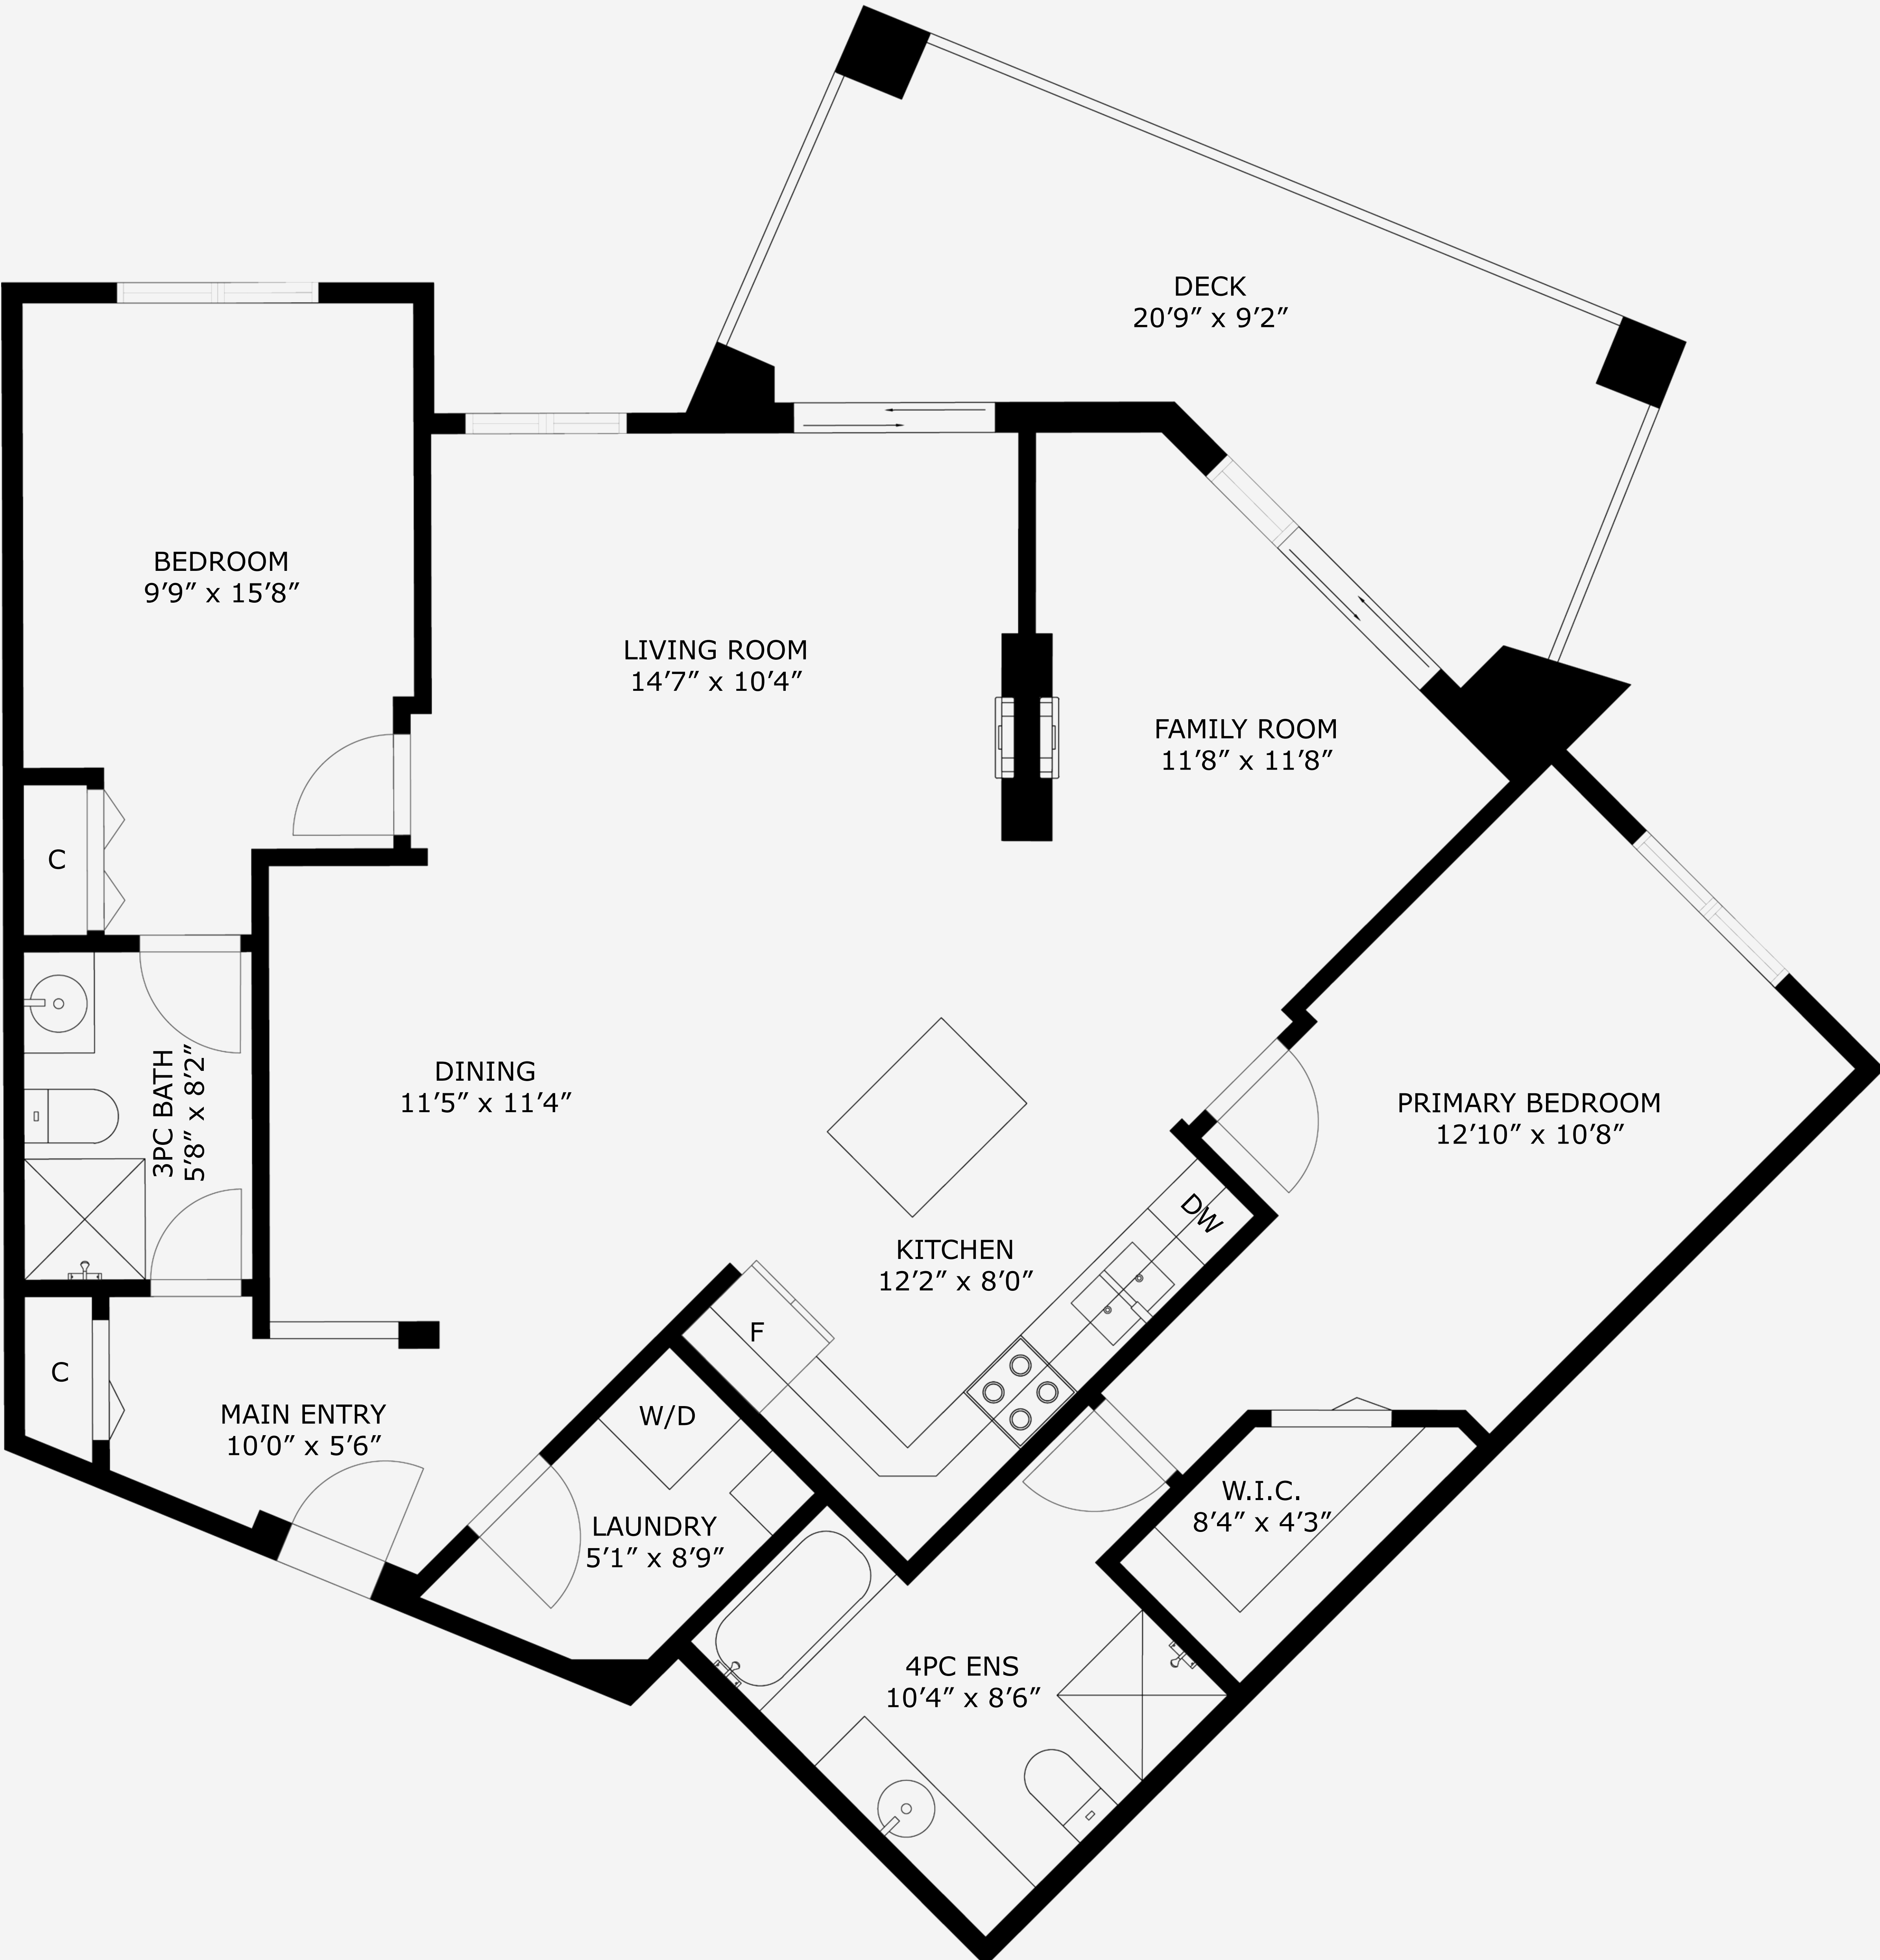

# #308-5685 Edgewater Lane

Strata Area - 1214 Sq Ft

MILLER REAL ESTATE TEAM

### Property Matrix

1214 Sq Ft

Strata Area

8'0"

Ceiling Height

All measurements are approximate and should be verified by the Buyer if important.