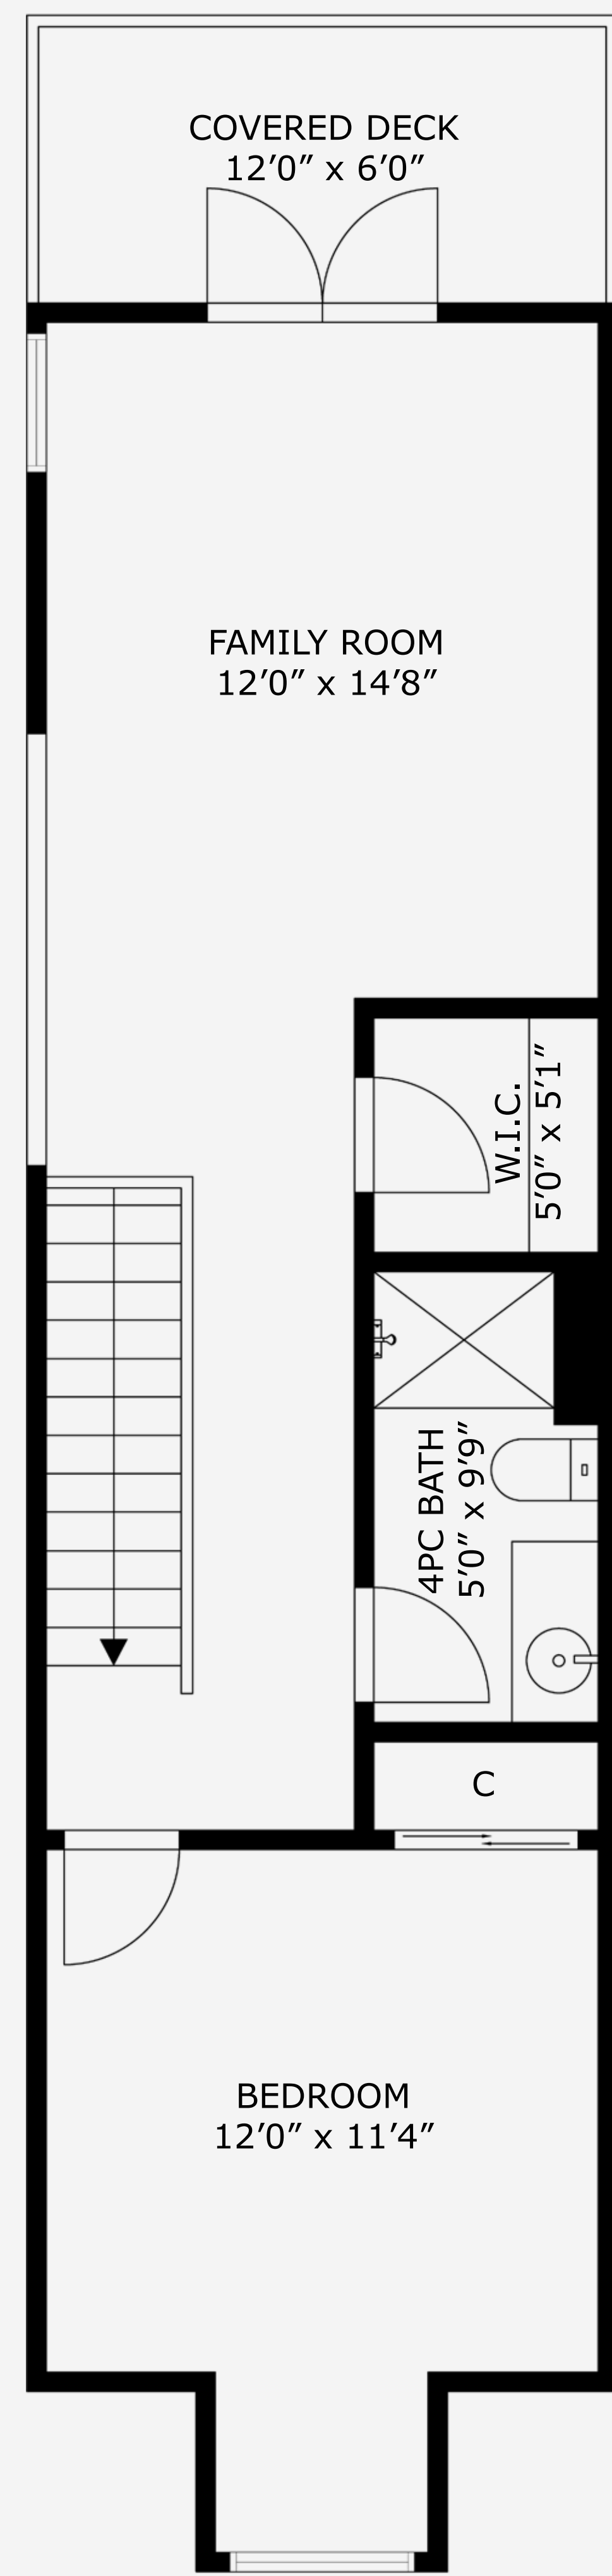

MILLER REAL ESTATE TEAM

Property Matrix

1722 Sq Ft  
Total Finished

396 Sq Ft  
Garage

# 6414 Pachena Place

Total Finished Area - 1722 Sq Ft

All measurements are approximate and should be verified by the Buyer if important.