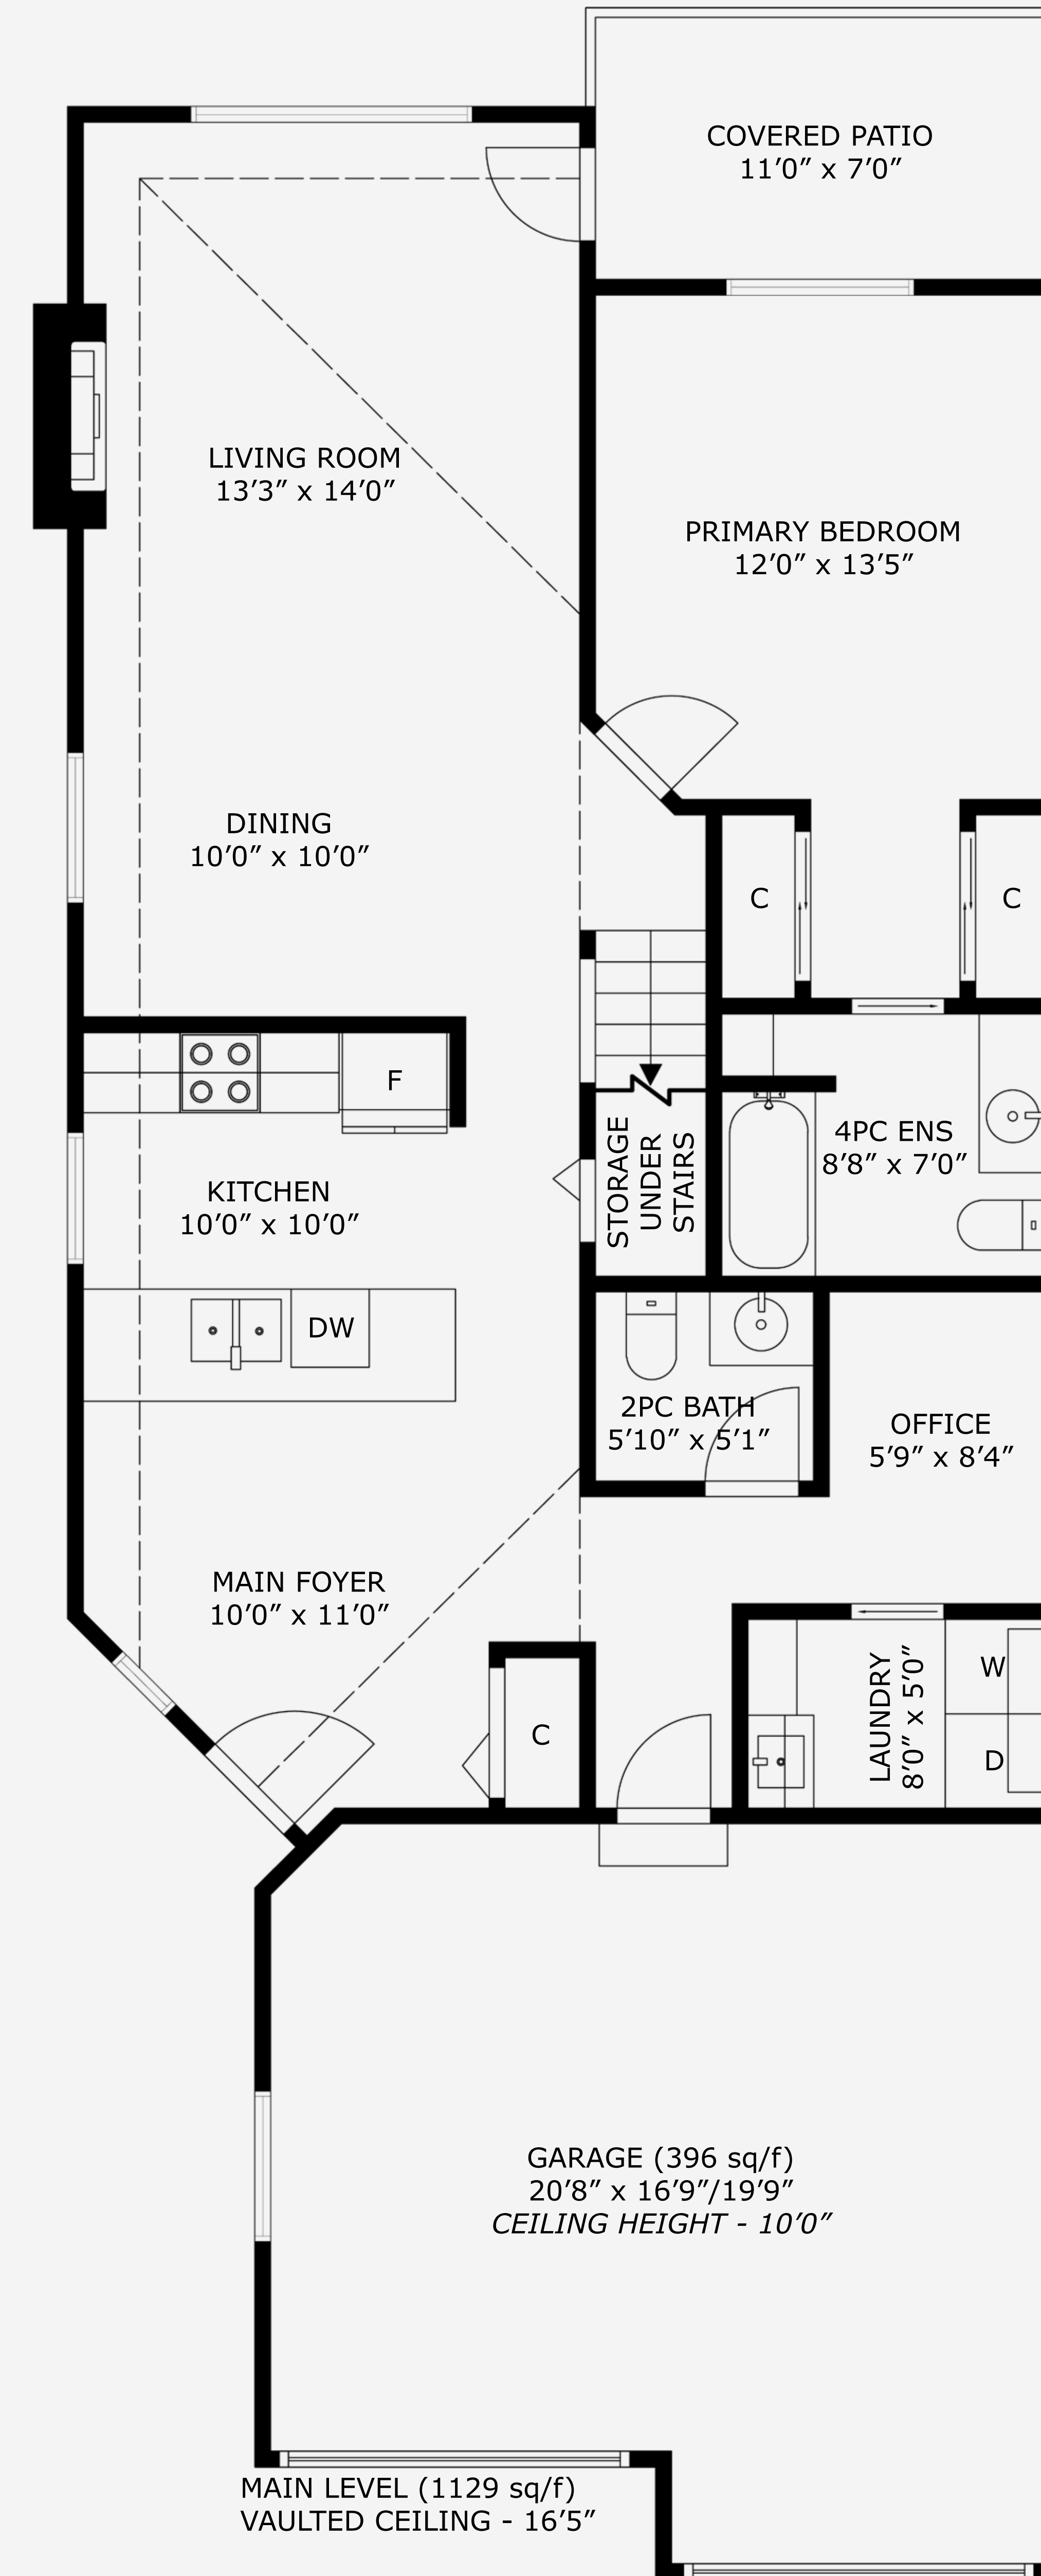

MILLER REAL ESTATE TEAM

Property Matrix

1722 Sq Ft  
Total Finished

396 Sq Ft  
Garage

# 6414 Pachena Place

Total Finished Area - 1722 Sq Ft

All measurements are approximate and should be verified by the Buyer if important.