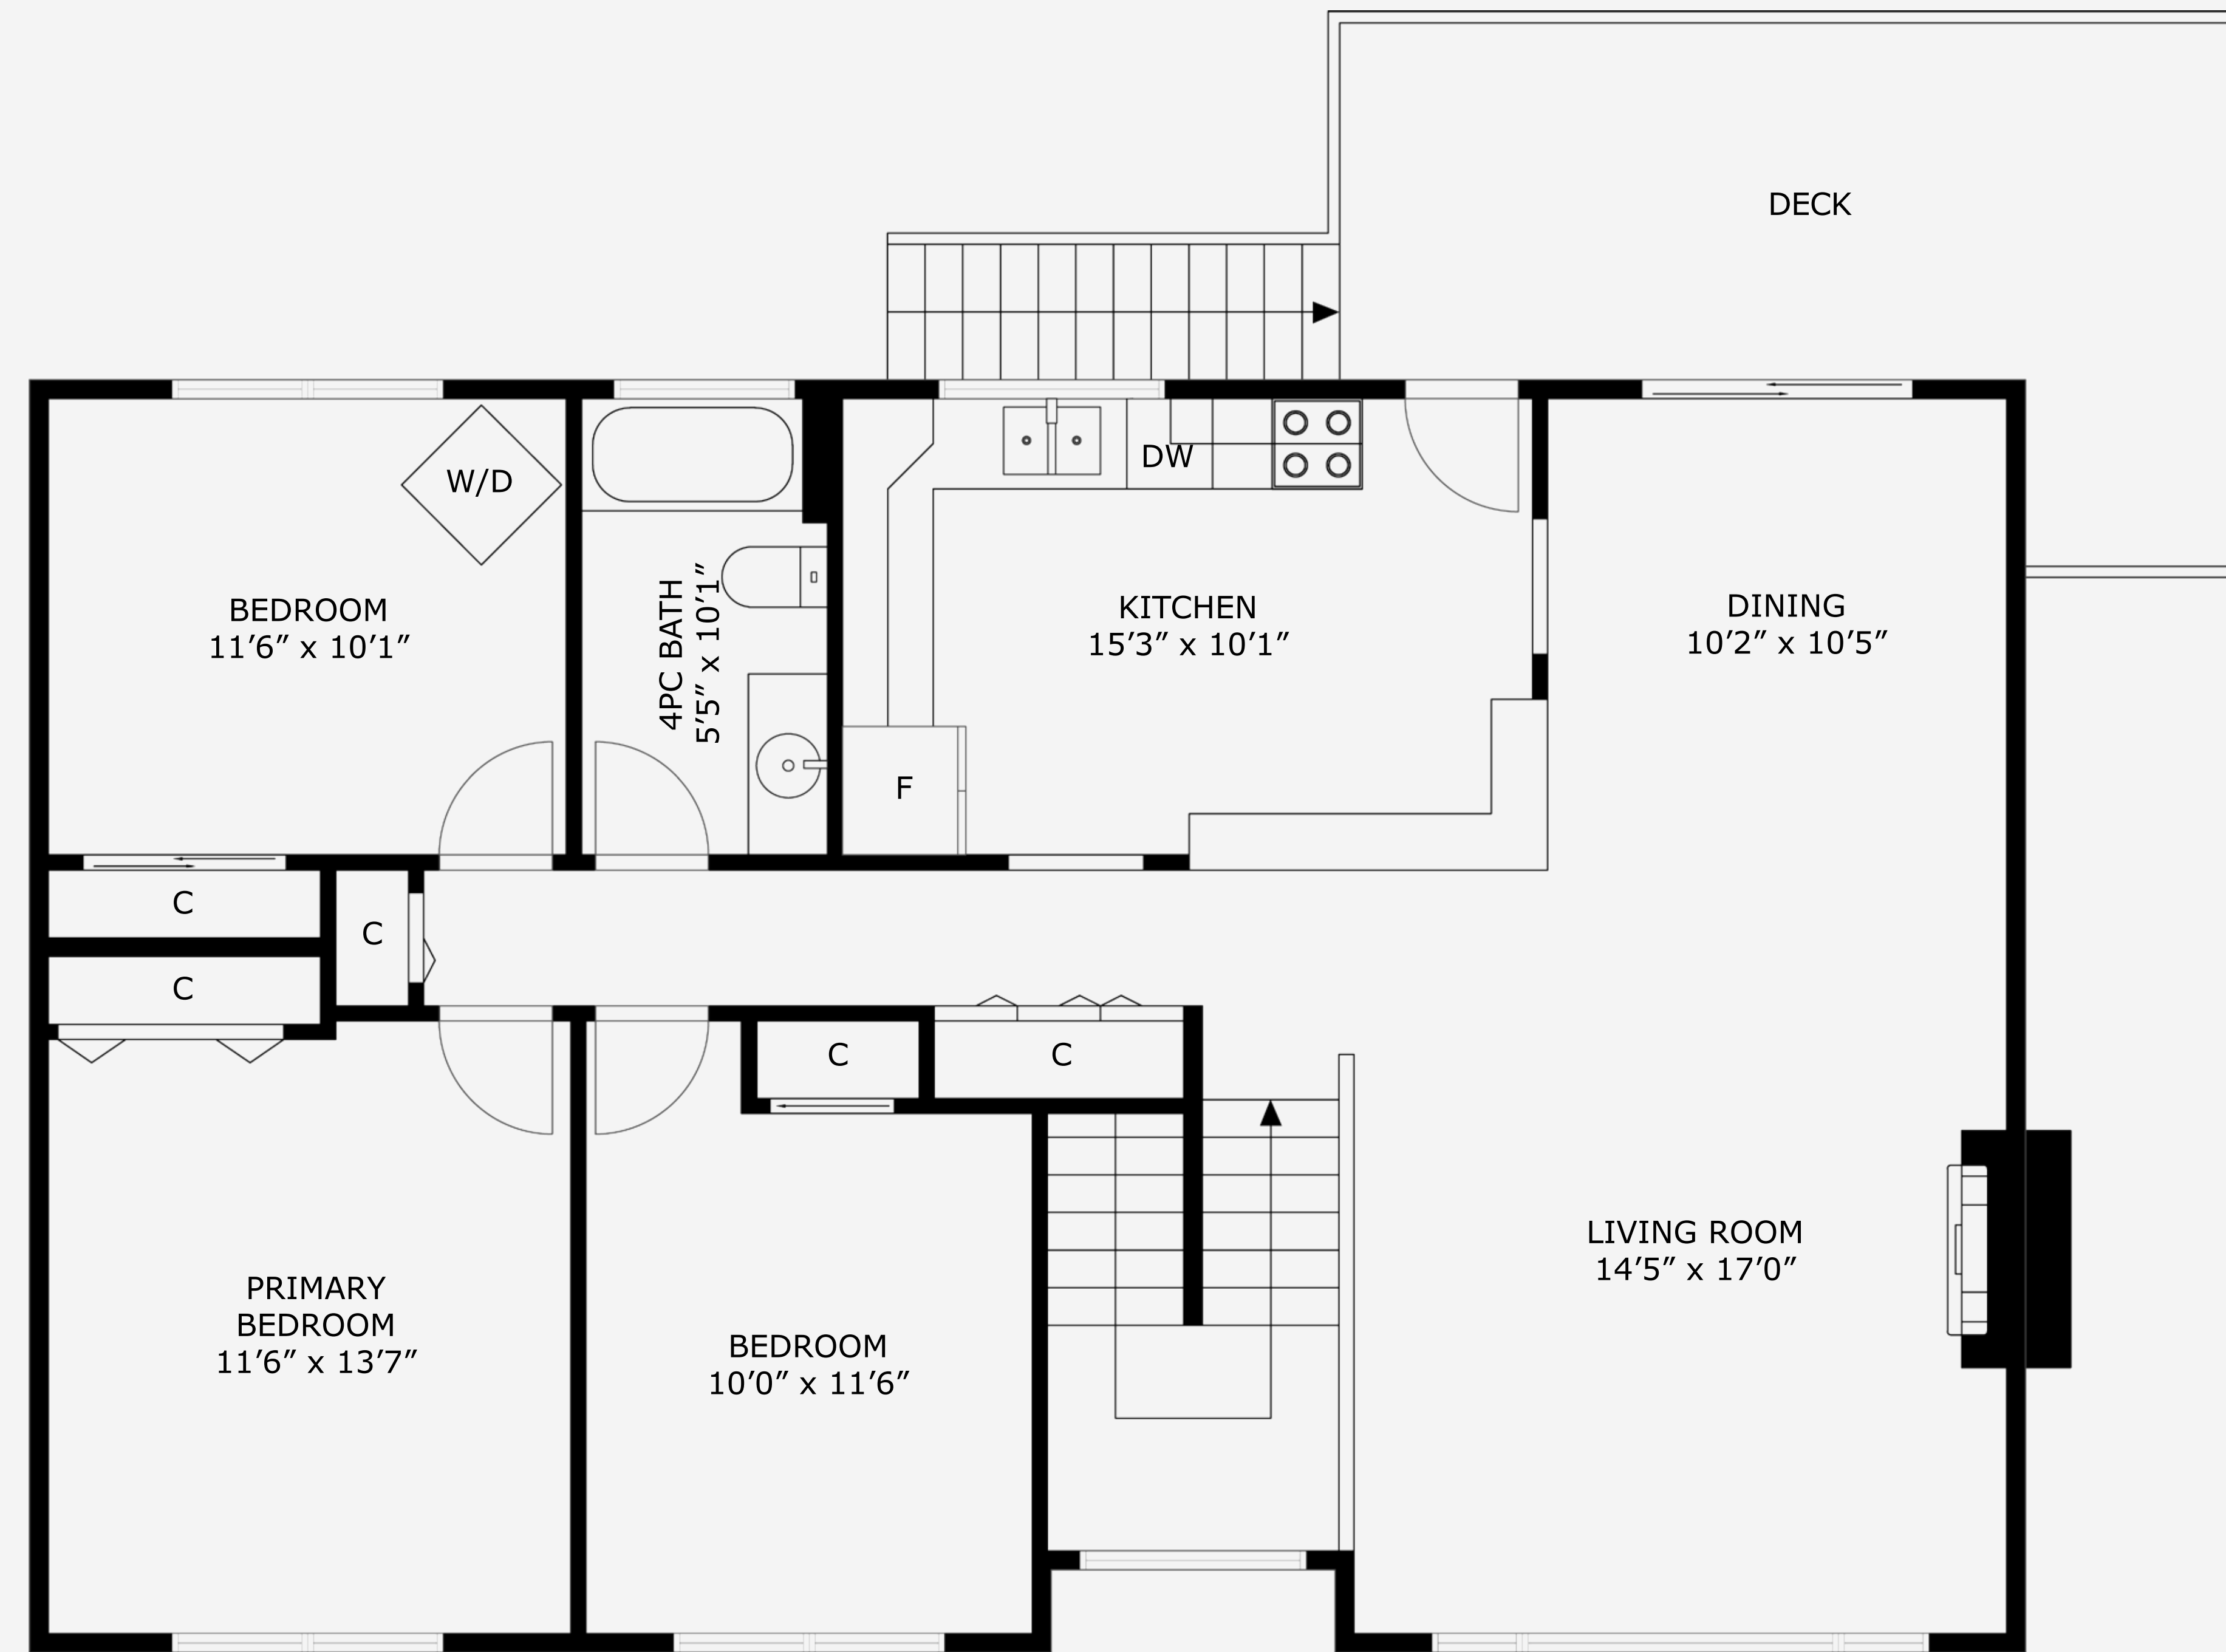

MILLER REAL ESTATE TEAM

Property Matrix

2054 Sq Ft
Total Finished

315 Sq Ft
Garage

All measurements are approximate and should be verified by the Buyer if important.

2114 Spencer Road

Total Finished Area - 2054 Sq Ft

MAIN LEVEL (1232 sq/f)
CEILING HEIGHT - 8'0"

LOWER LEVEL (822 sq/f)
CEILING HEIGHT - 7'4"