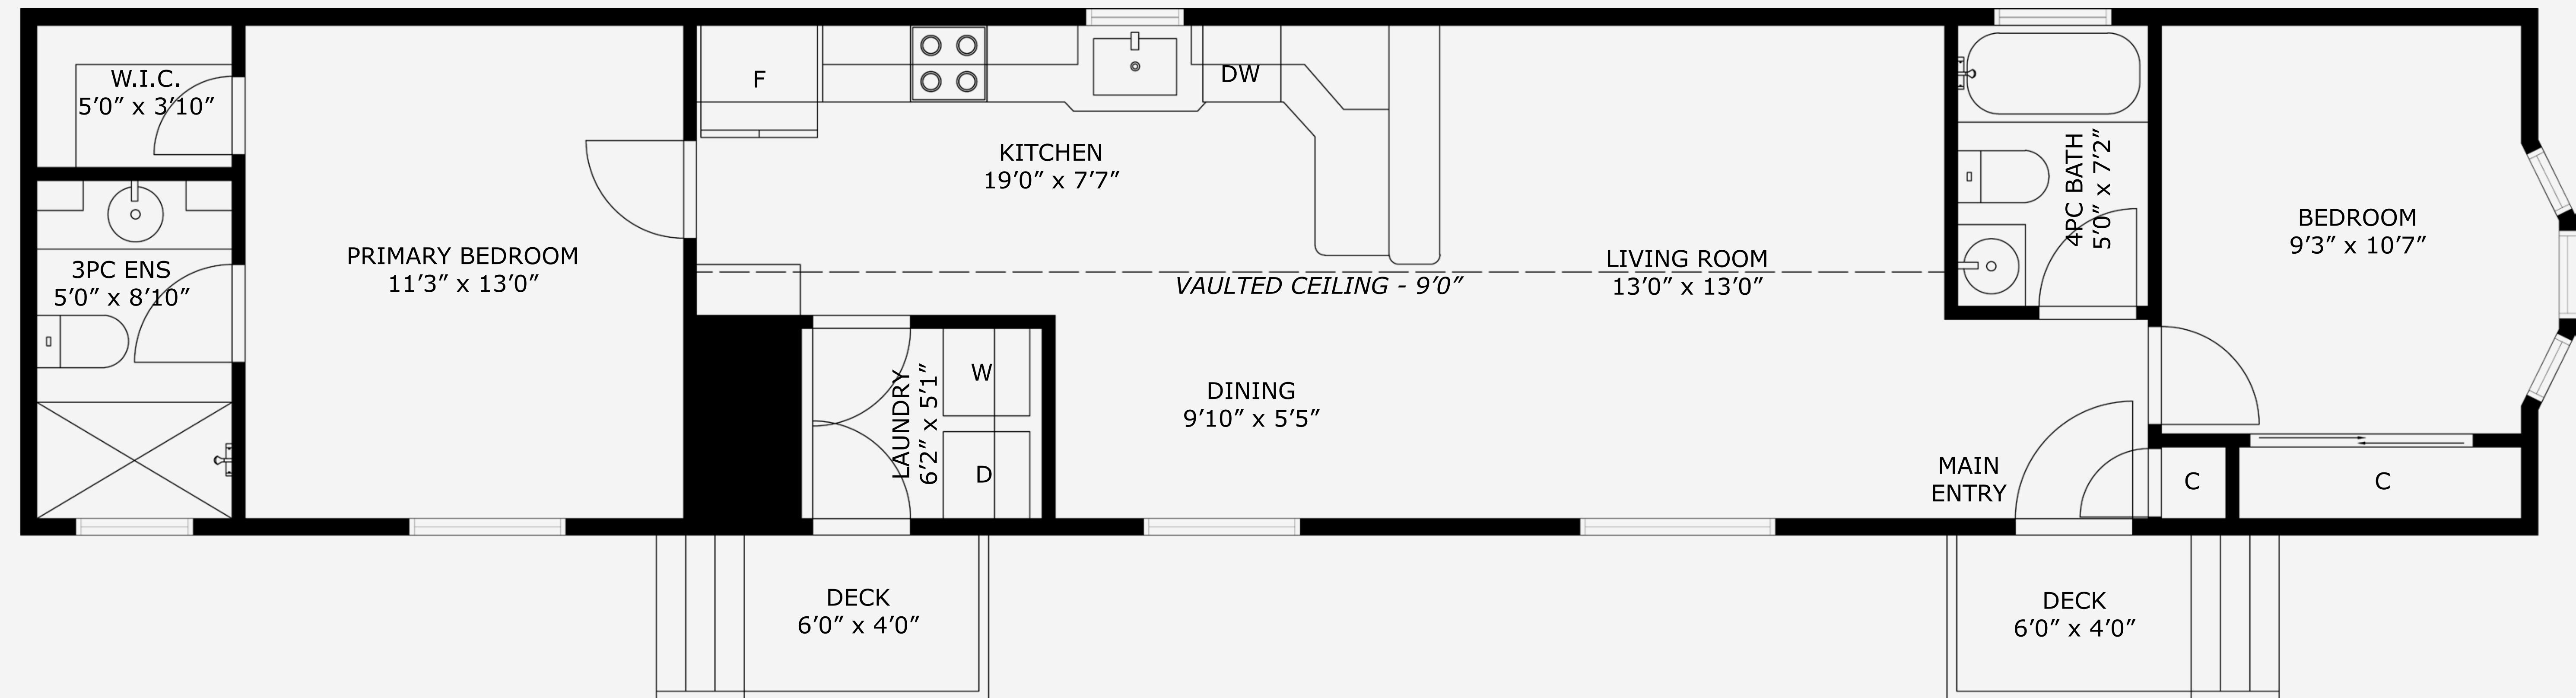

MILLER REAL ESTATE TEAM

Property Matrix

924 Sq Ft
Total Finished

8'0"
Ceiling Height

#2-6820 Parklands Place

Total Finished Area - 924 Sq Ft

All measurements are approximate and should be verified by the Buyer if important.