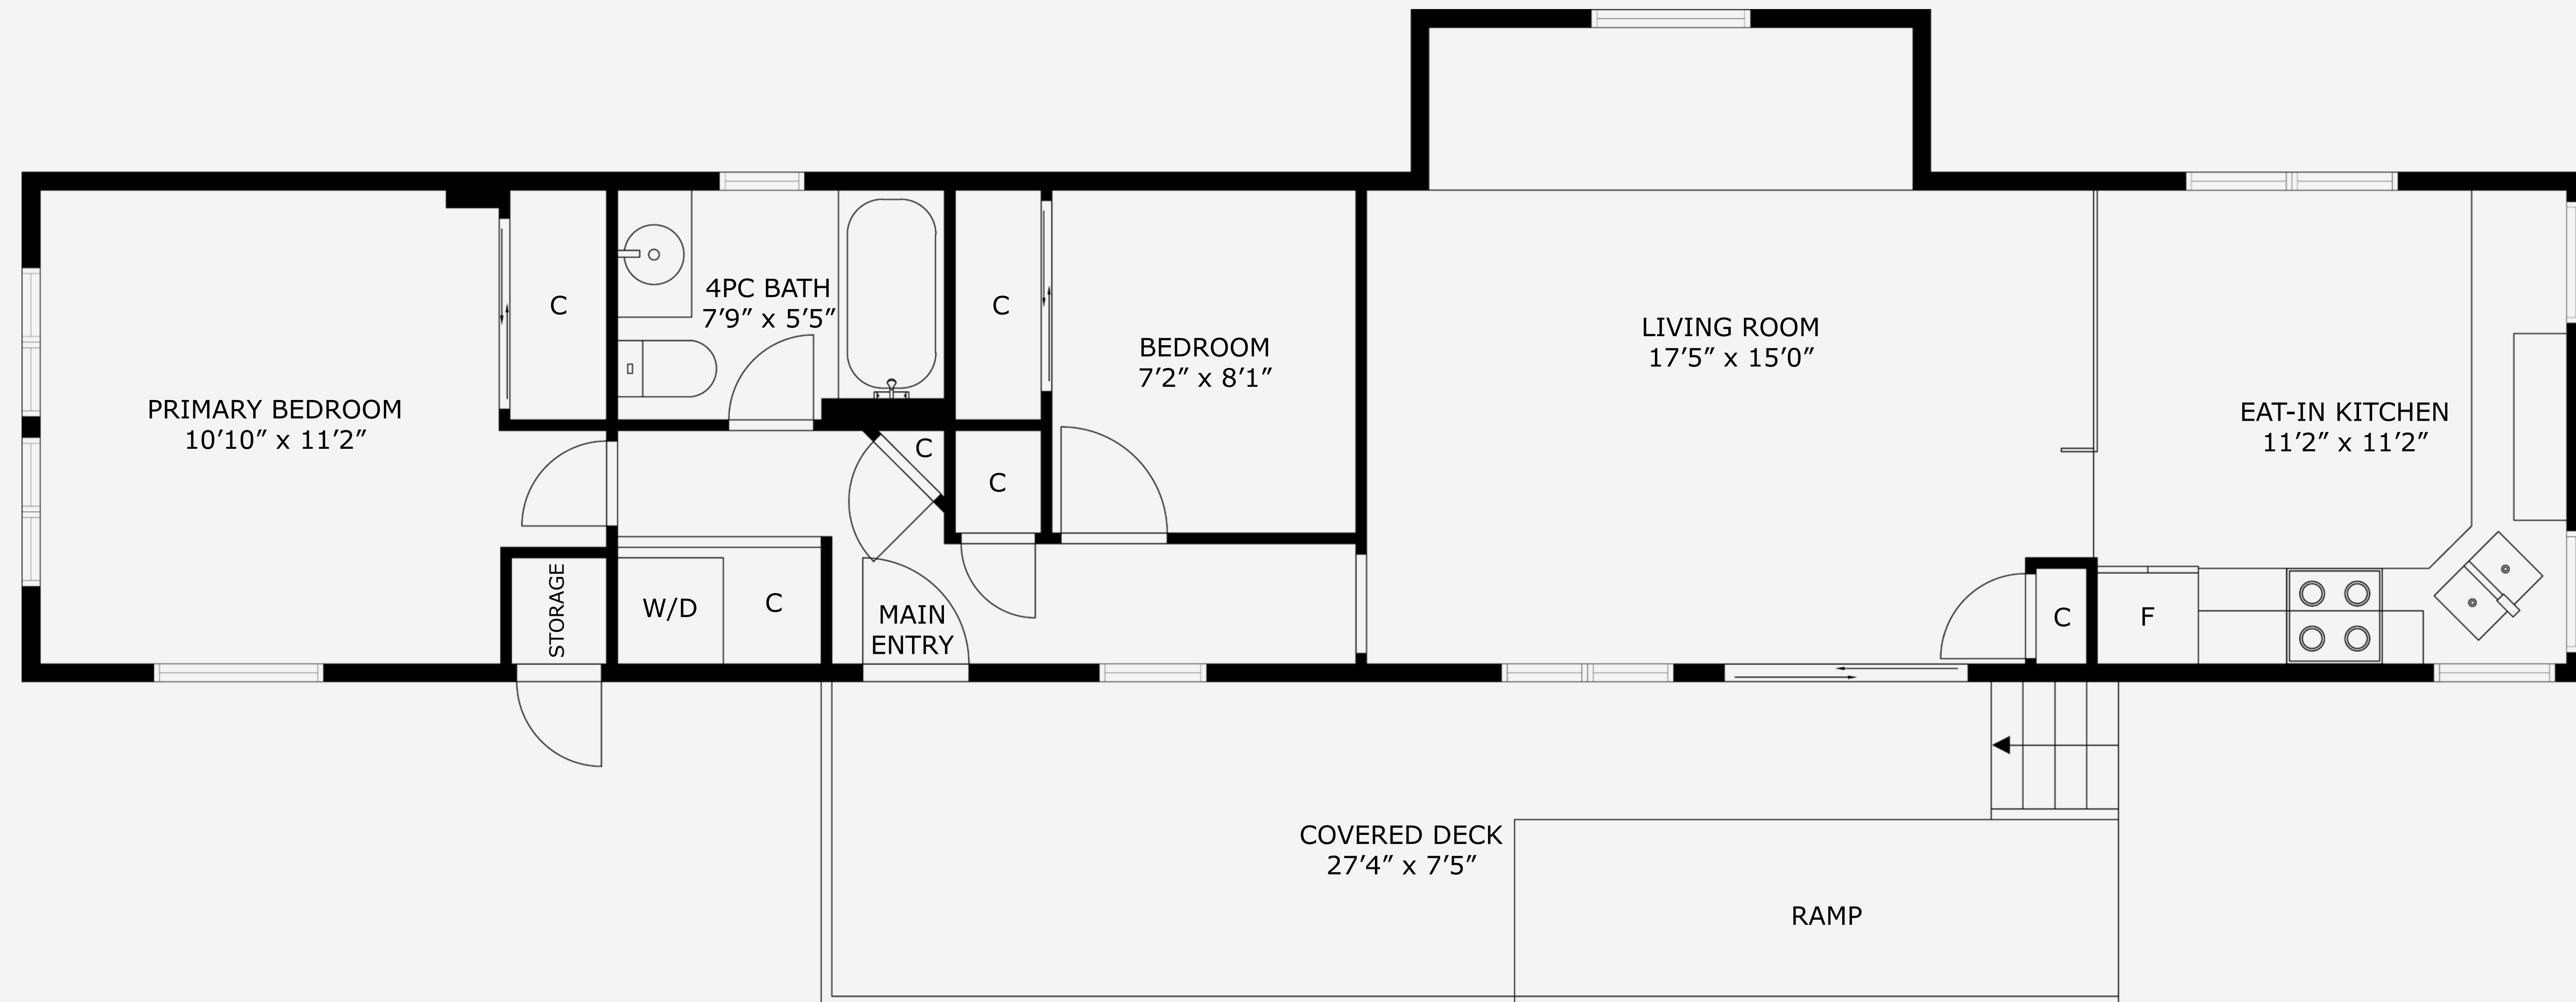

MILLER REAL ESTATE TEAM

Property Matrix

772 Sq Ft
Total Finished

7'0"
Ceiling Height

#22-6245 Metral Drive

Total Finished Area - 772 Sq Ft

All measurements are approximate and should be verified by the Buyer if important.