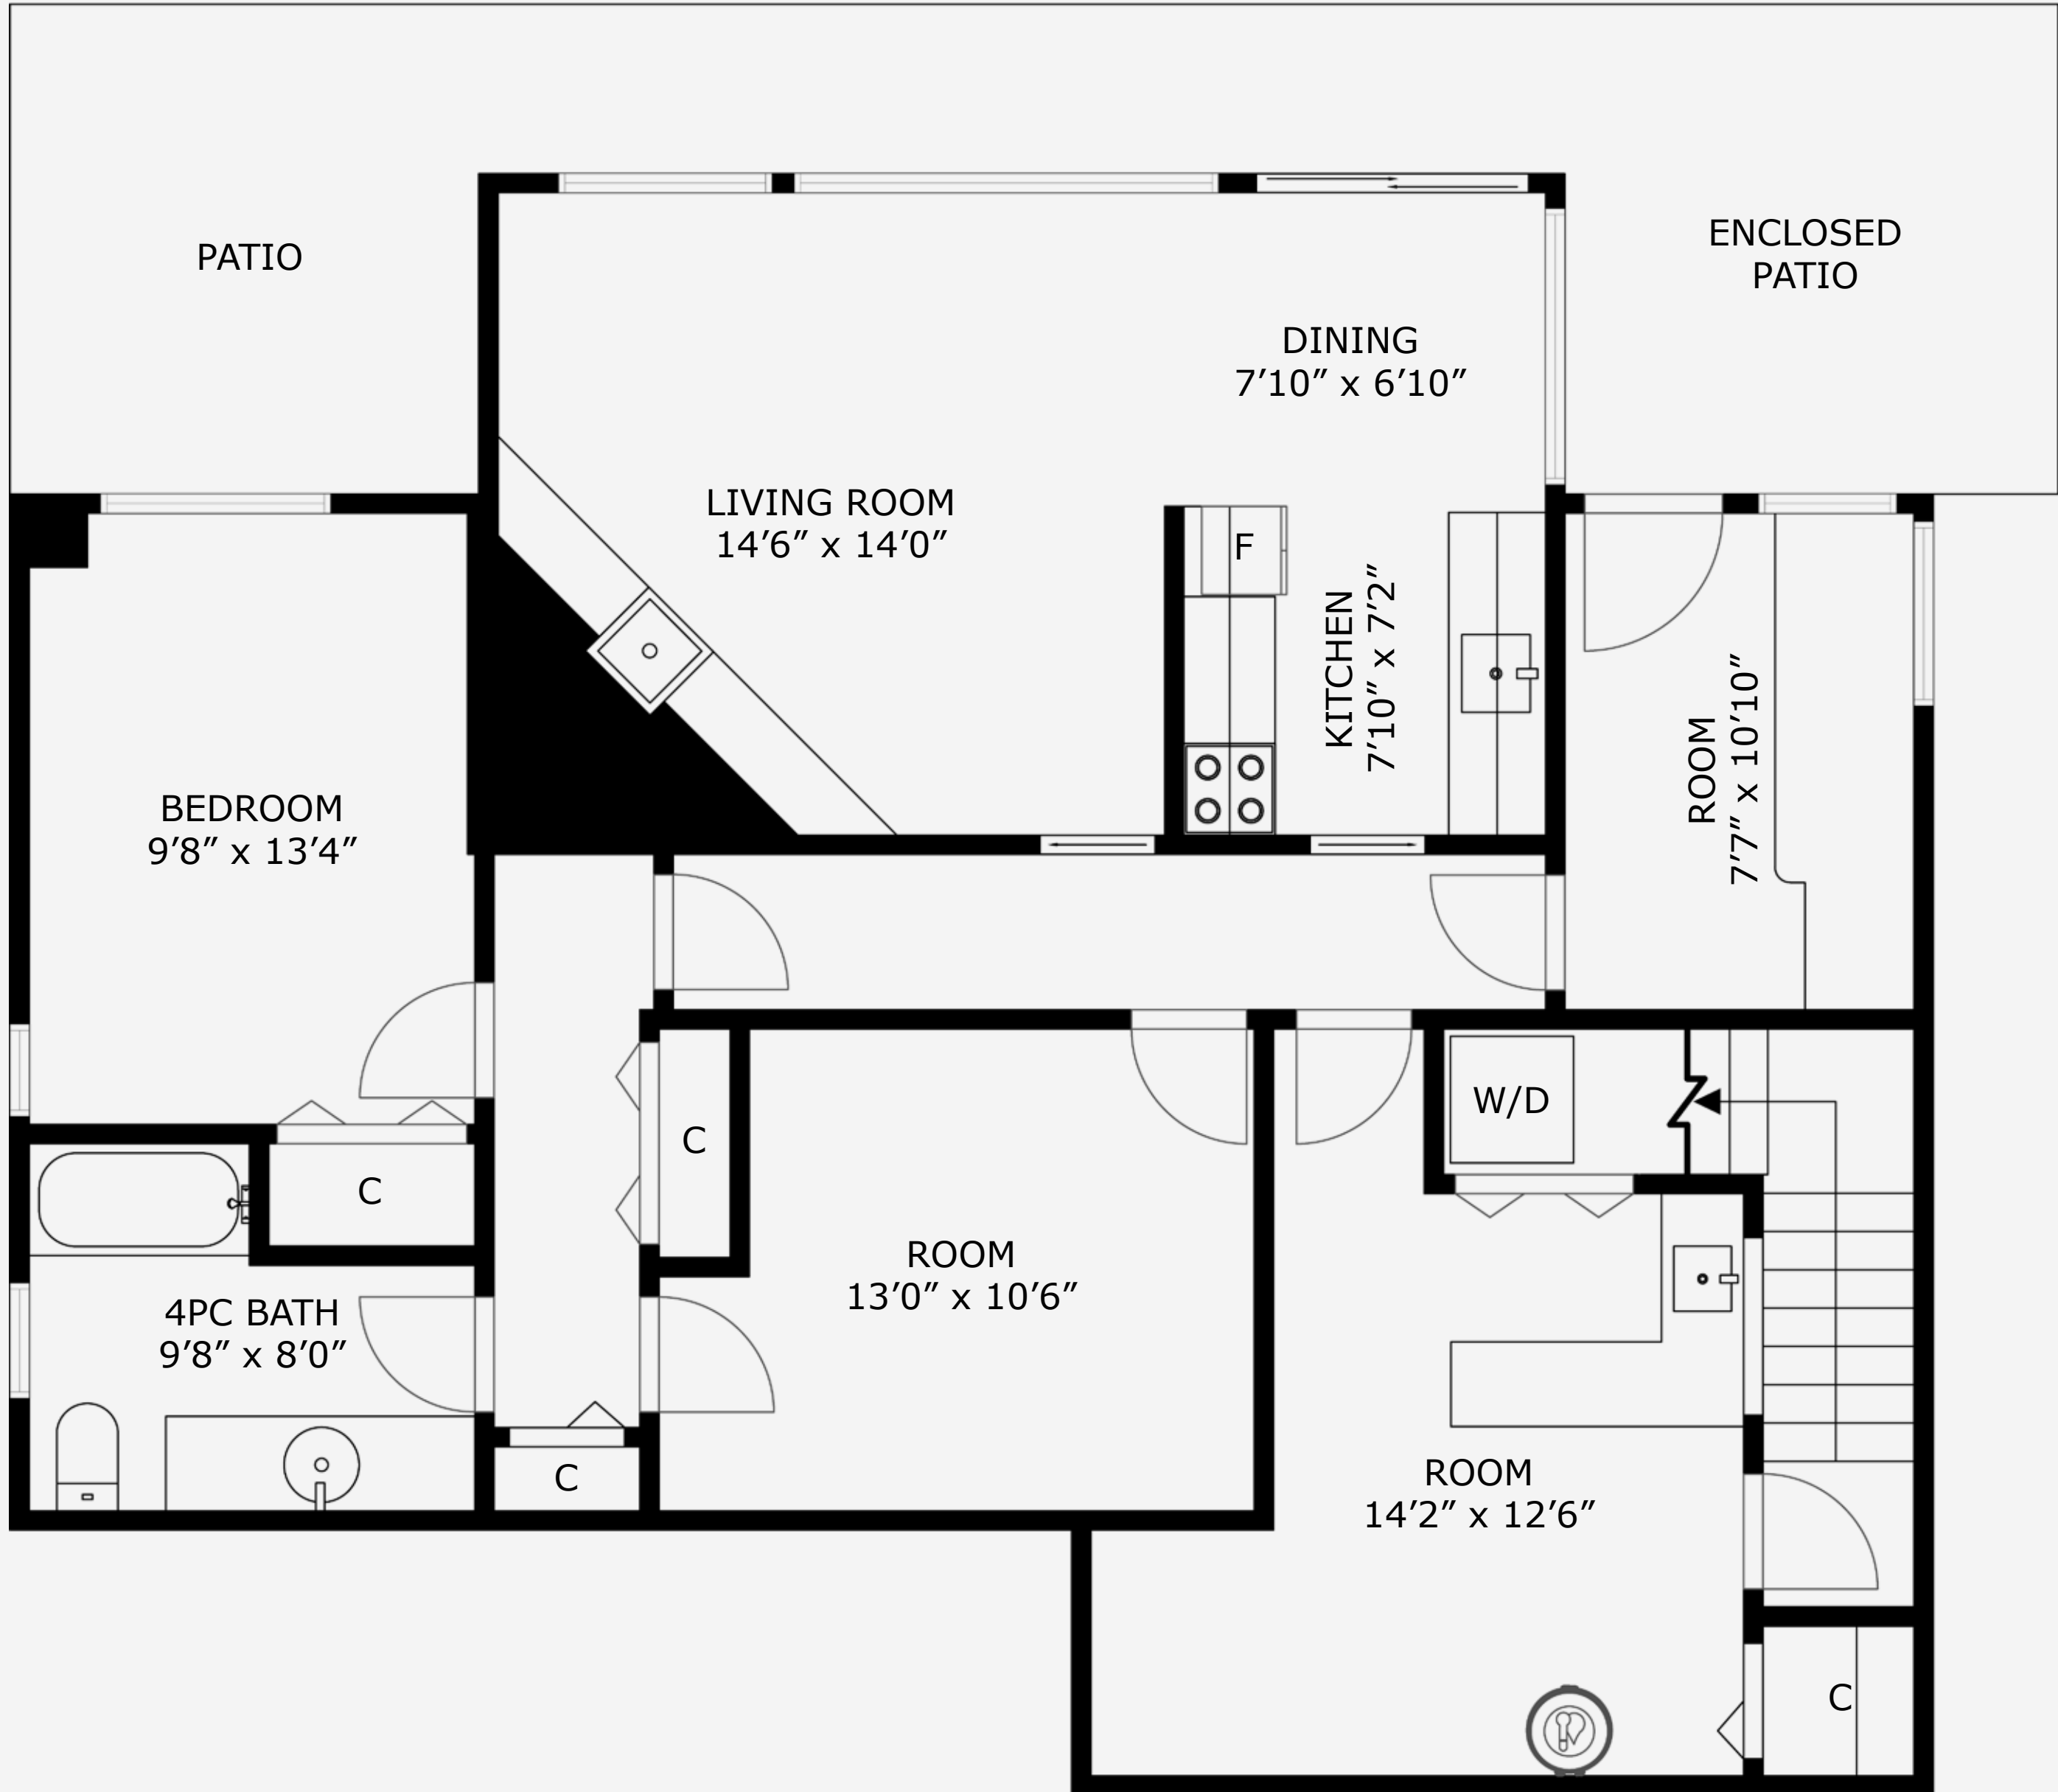

7162 Lancrest Terrace

Total Finished Area - 2552 Sq Ft

MILLER REAL ESTATE TEAM

Property Matrix

2552 Sq Ft
Total Finished

LOWER LEVEL/SUITE (1220 sq/f)
CEILING HEIGHT - 8'0"

MAIN LEVEL (1332 sq/f)
CEILING HEIGHT - 9'0"

All measurements are approximate and should be verified by the Buyer if important.