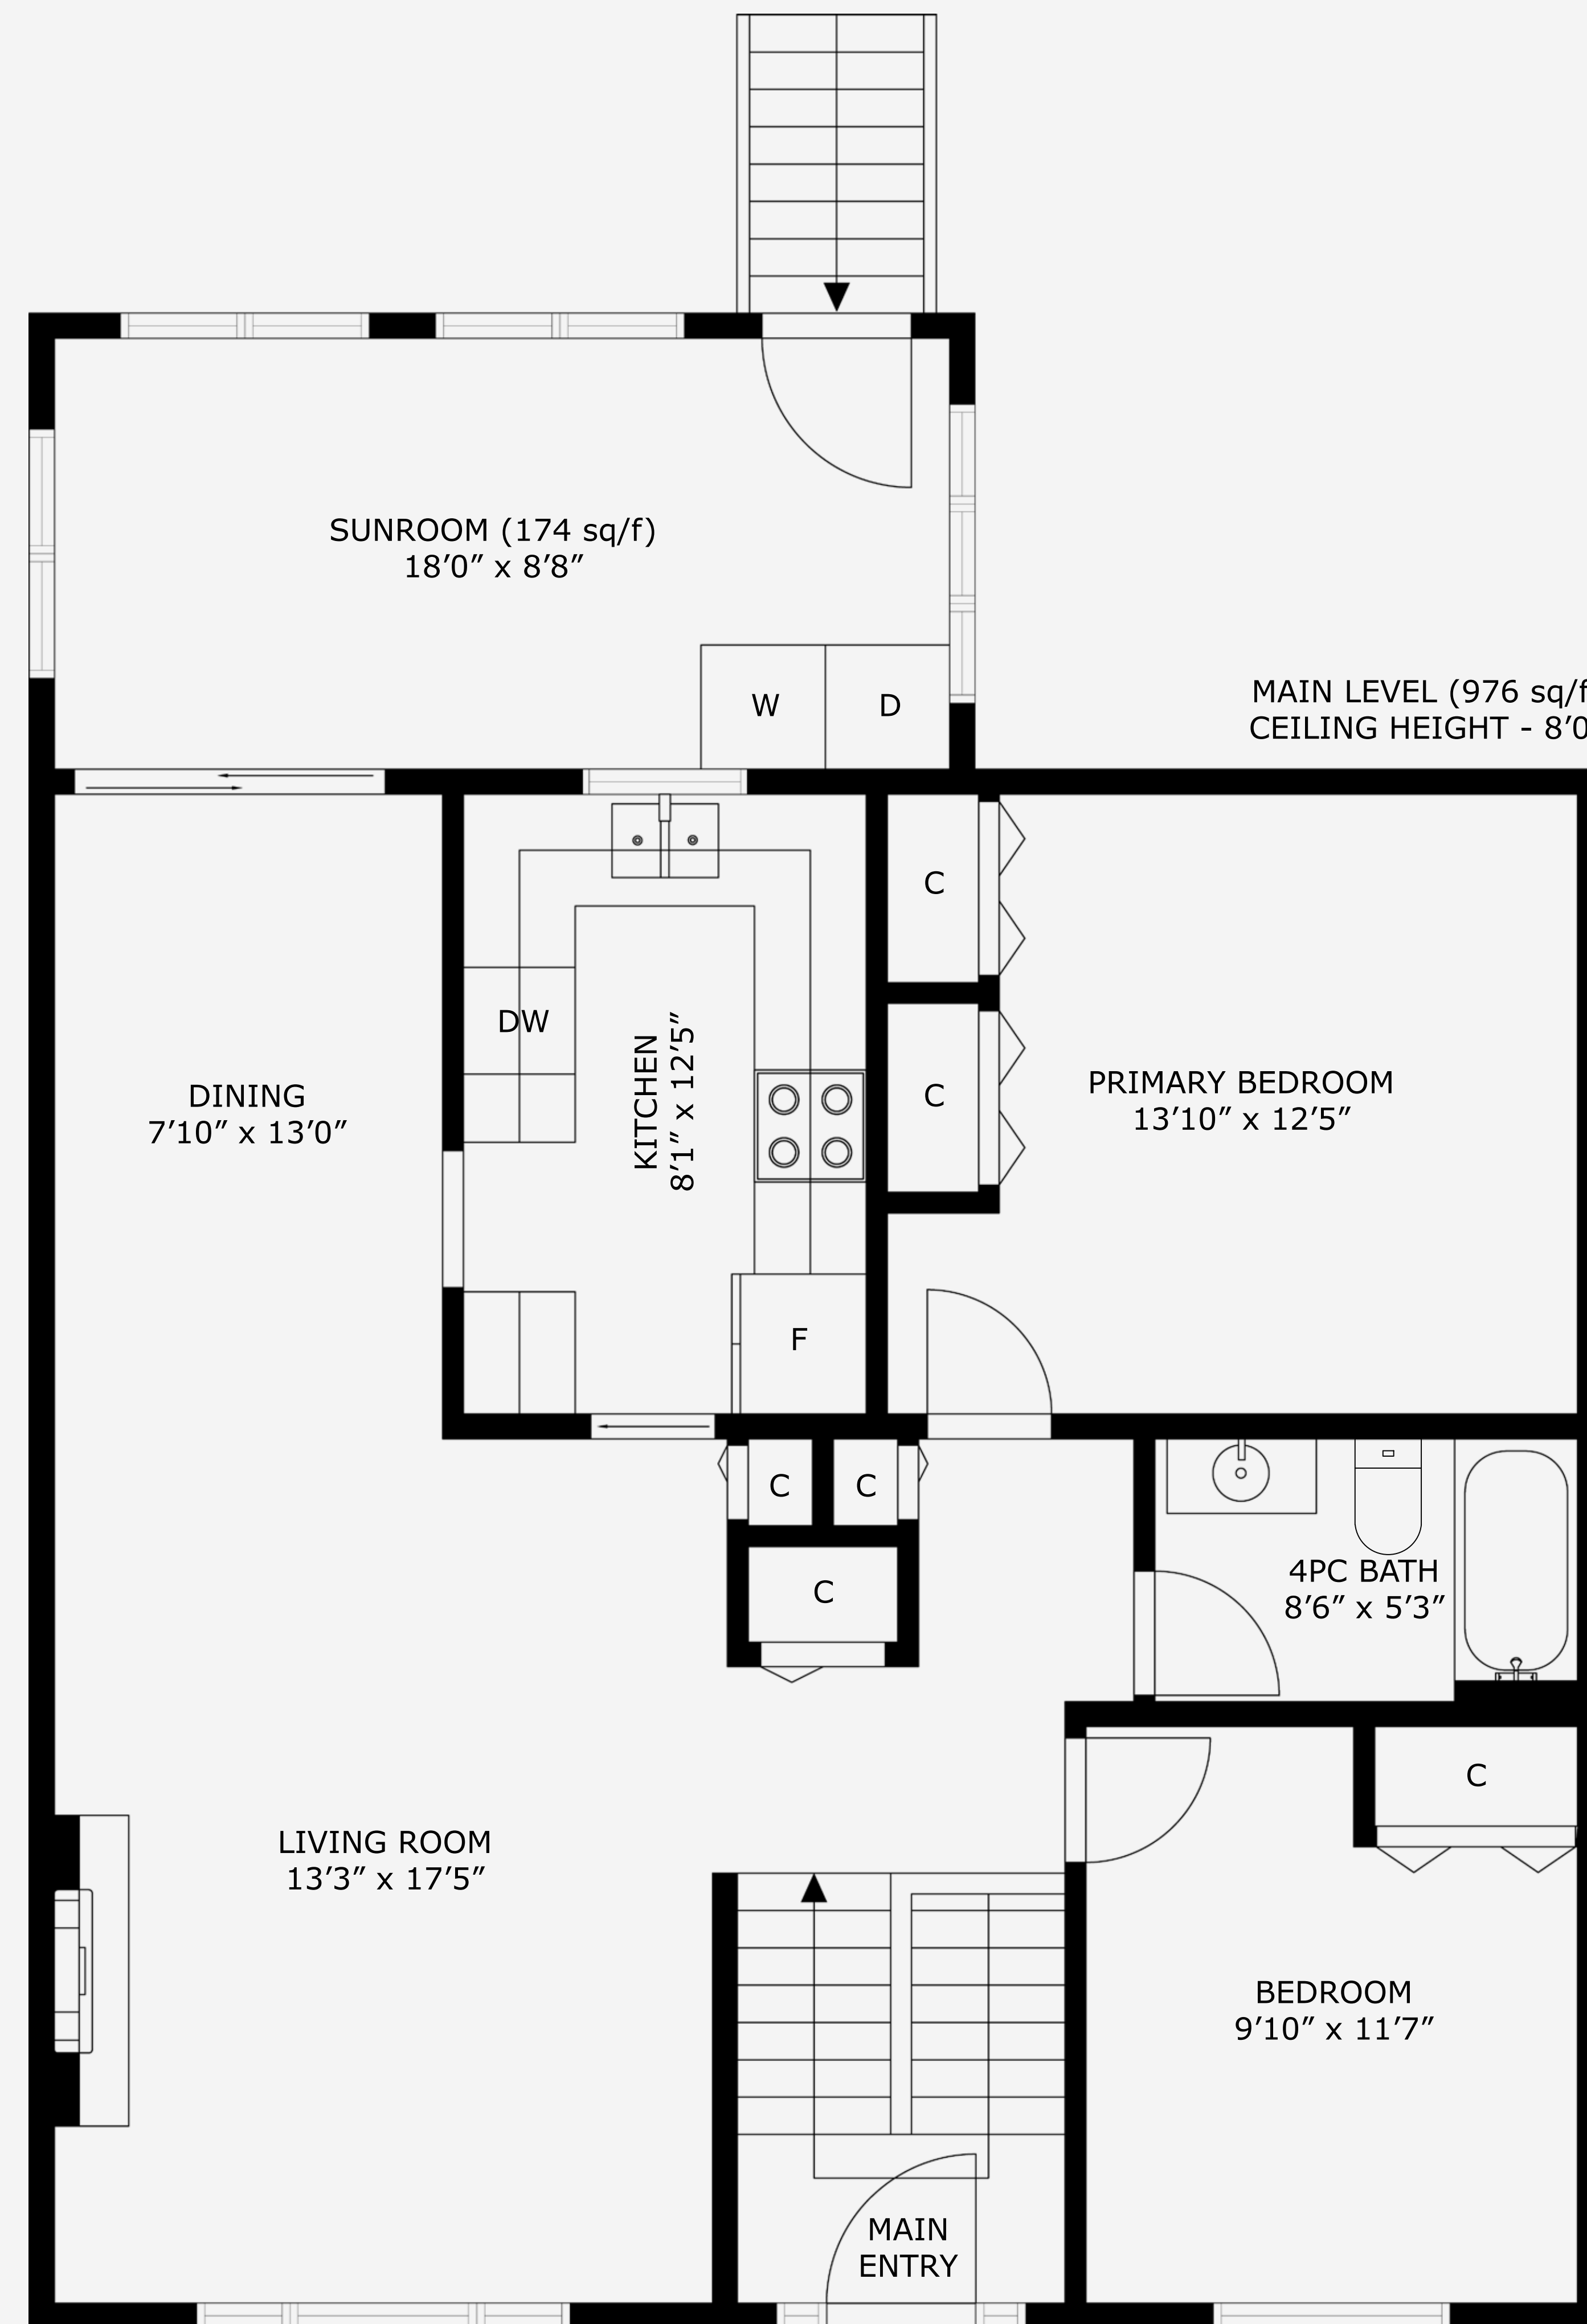

MILLER REAL ESTATE TEAM

Property Matrix

1948 Sq Ft

Total Finished

174 Sq Ft

Sunroom

All measurements are approximate and should be verified by the Buyer if important.

630 Hamilton Avenue

Total Finished Area - 1948 Sq Ft

LOWER LEVEL SUITE (972 sq/f)
CEILING HEIGHT - 8'0"