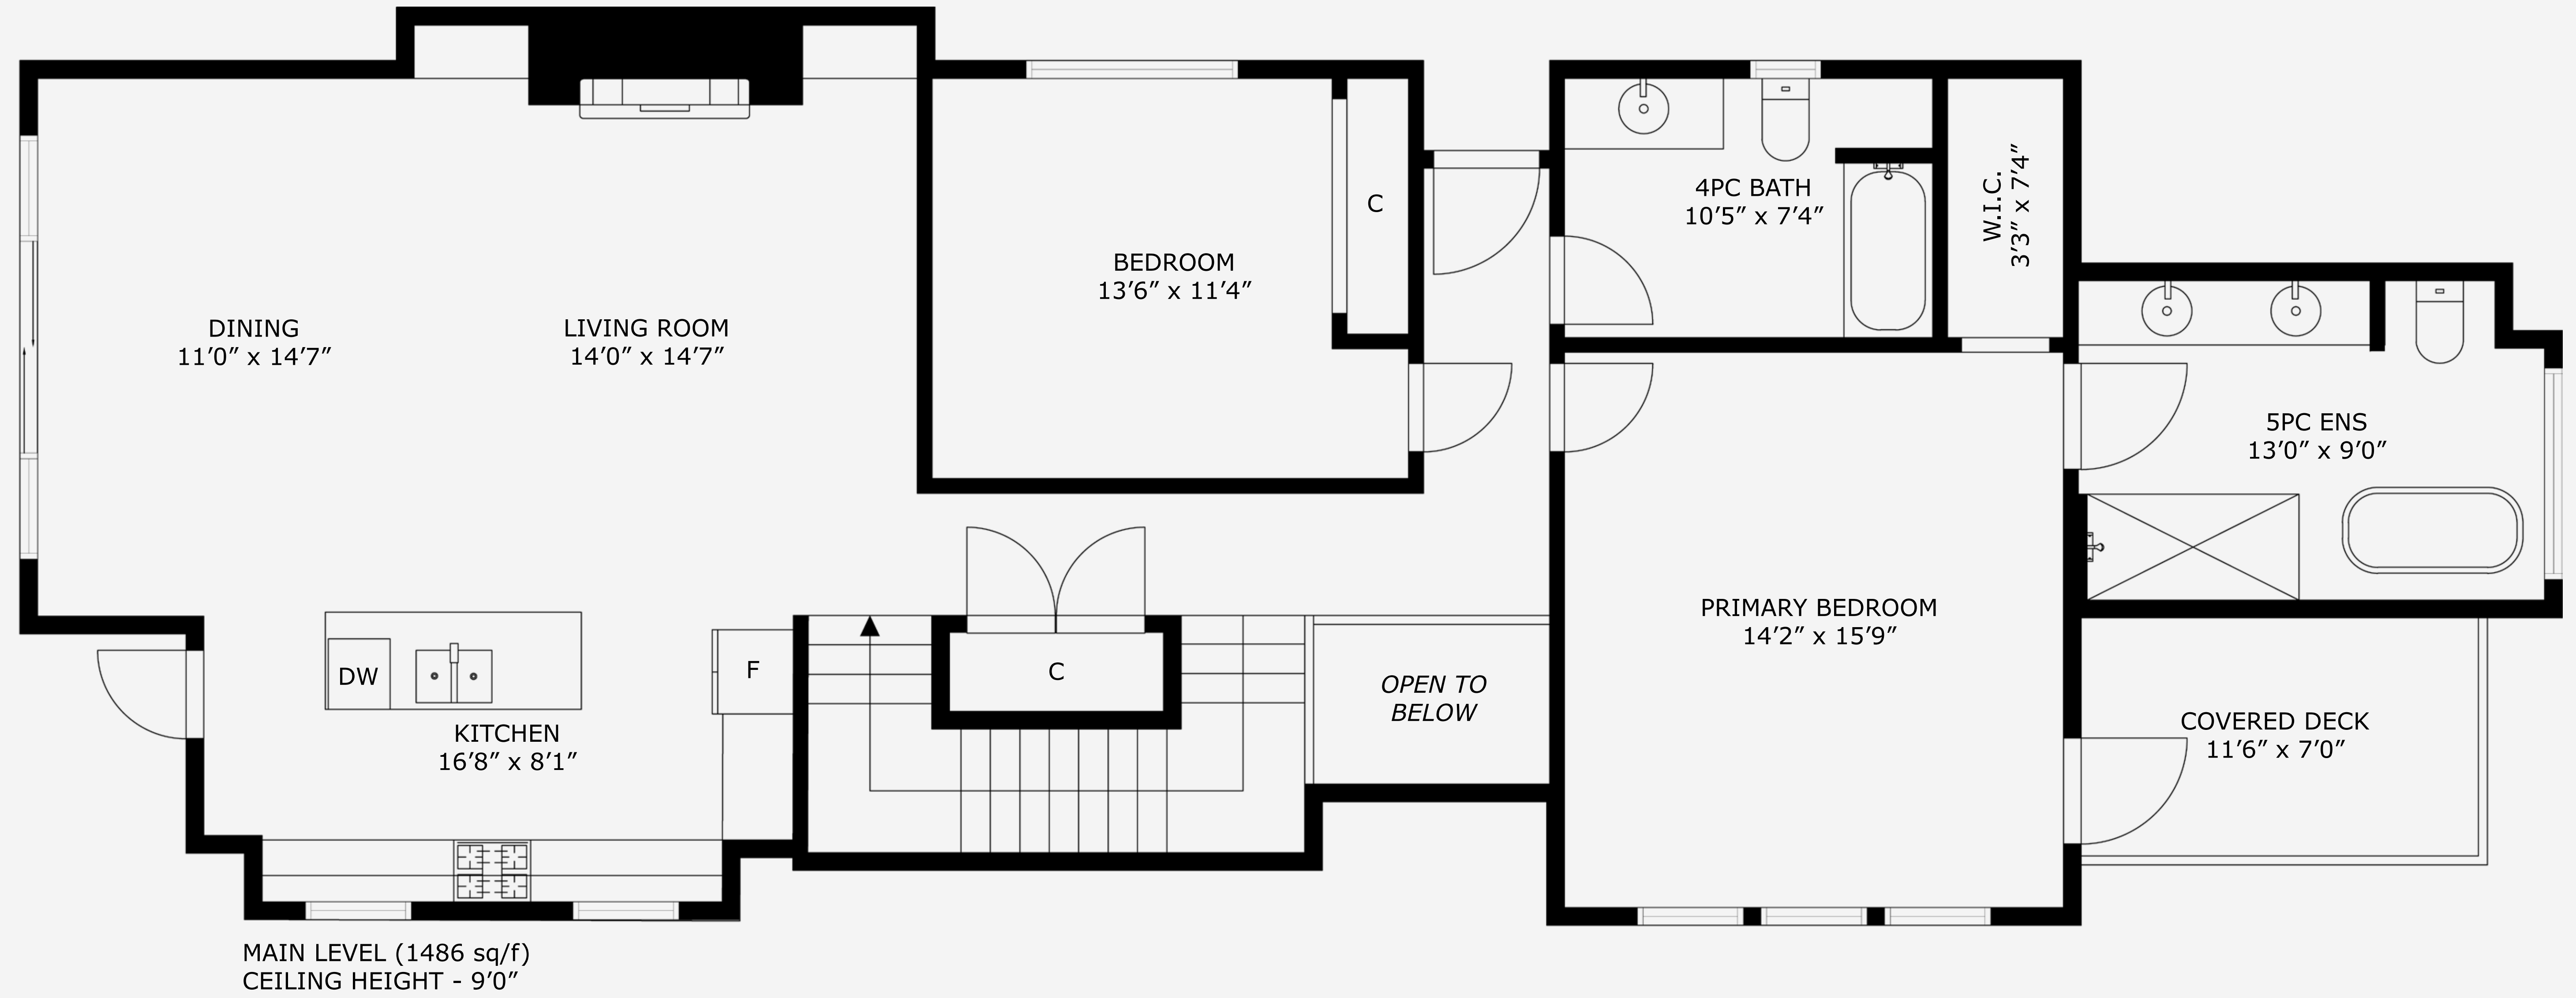

MILLER REAL ESTATE TEAM

Property Matrix

2520 Sq Ft
Total Finished

545 Sq Ft
Garage

122 Bray Road

Total Finished Area - 2520 Sq Ft

LOWER LEVEL (1034 sq/f)
CEILING HEIGHT - 9'0"

All measurements are approximate and should be verified by the Buyer if important.