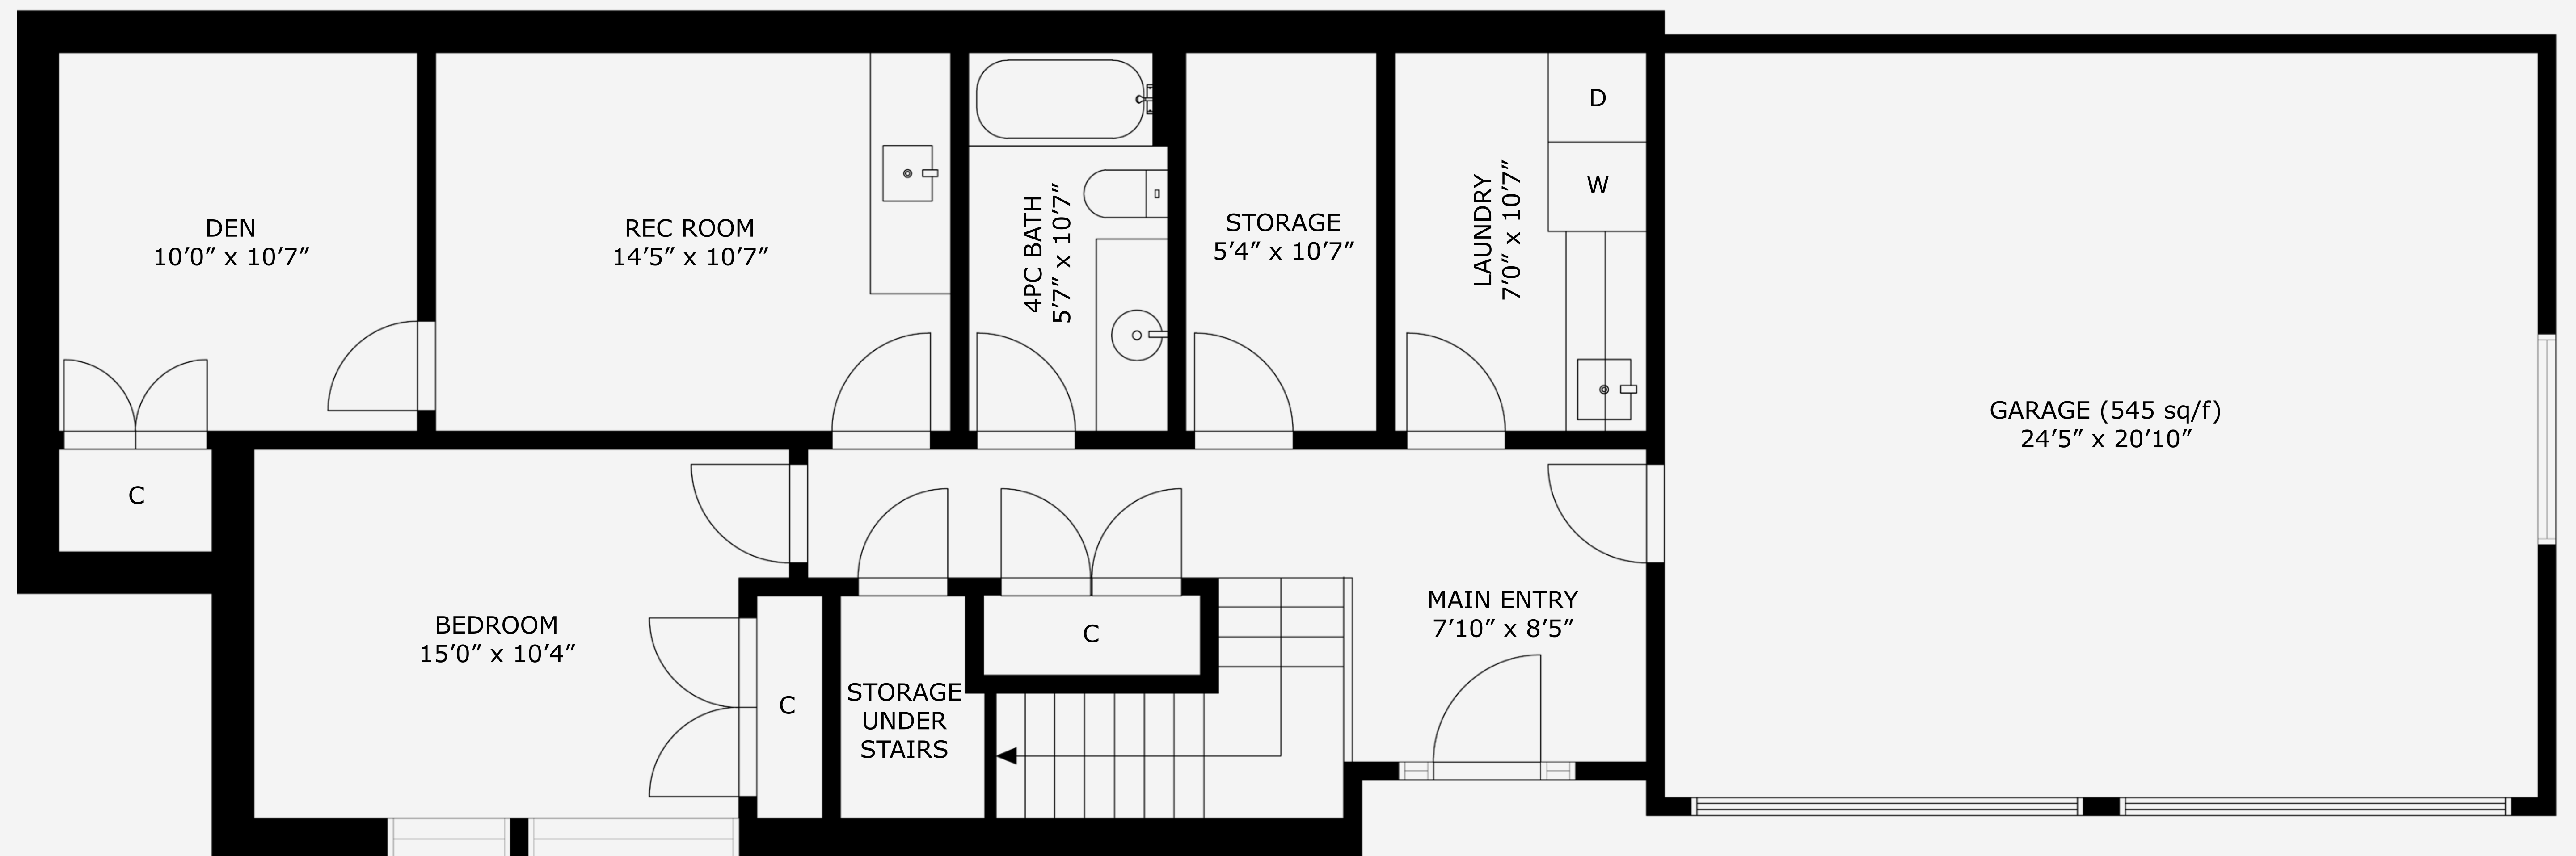

MILLER REAL ESTATE TEAM

Property Matrix

2520 Sq Ft
Total Finished

545 Sq Ft
Garage

122 Bray Road

Total Finished Area - 2520 Sq Ft

LOWER LEVEL (1034 sq/f)
CEILING HEIGHT - 9'0"

All measurements are approximate and should be verified by the Buyer if important.