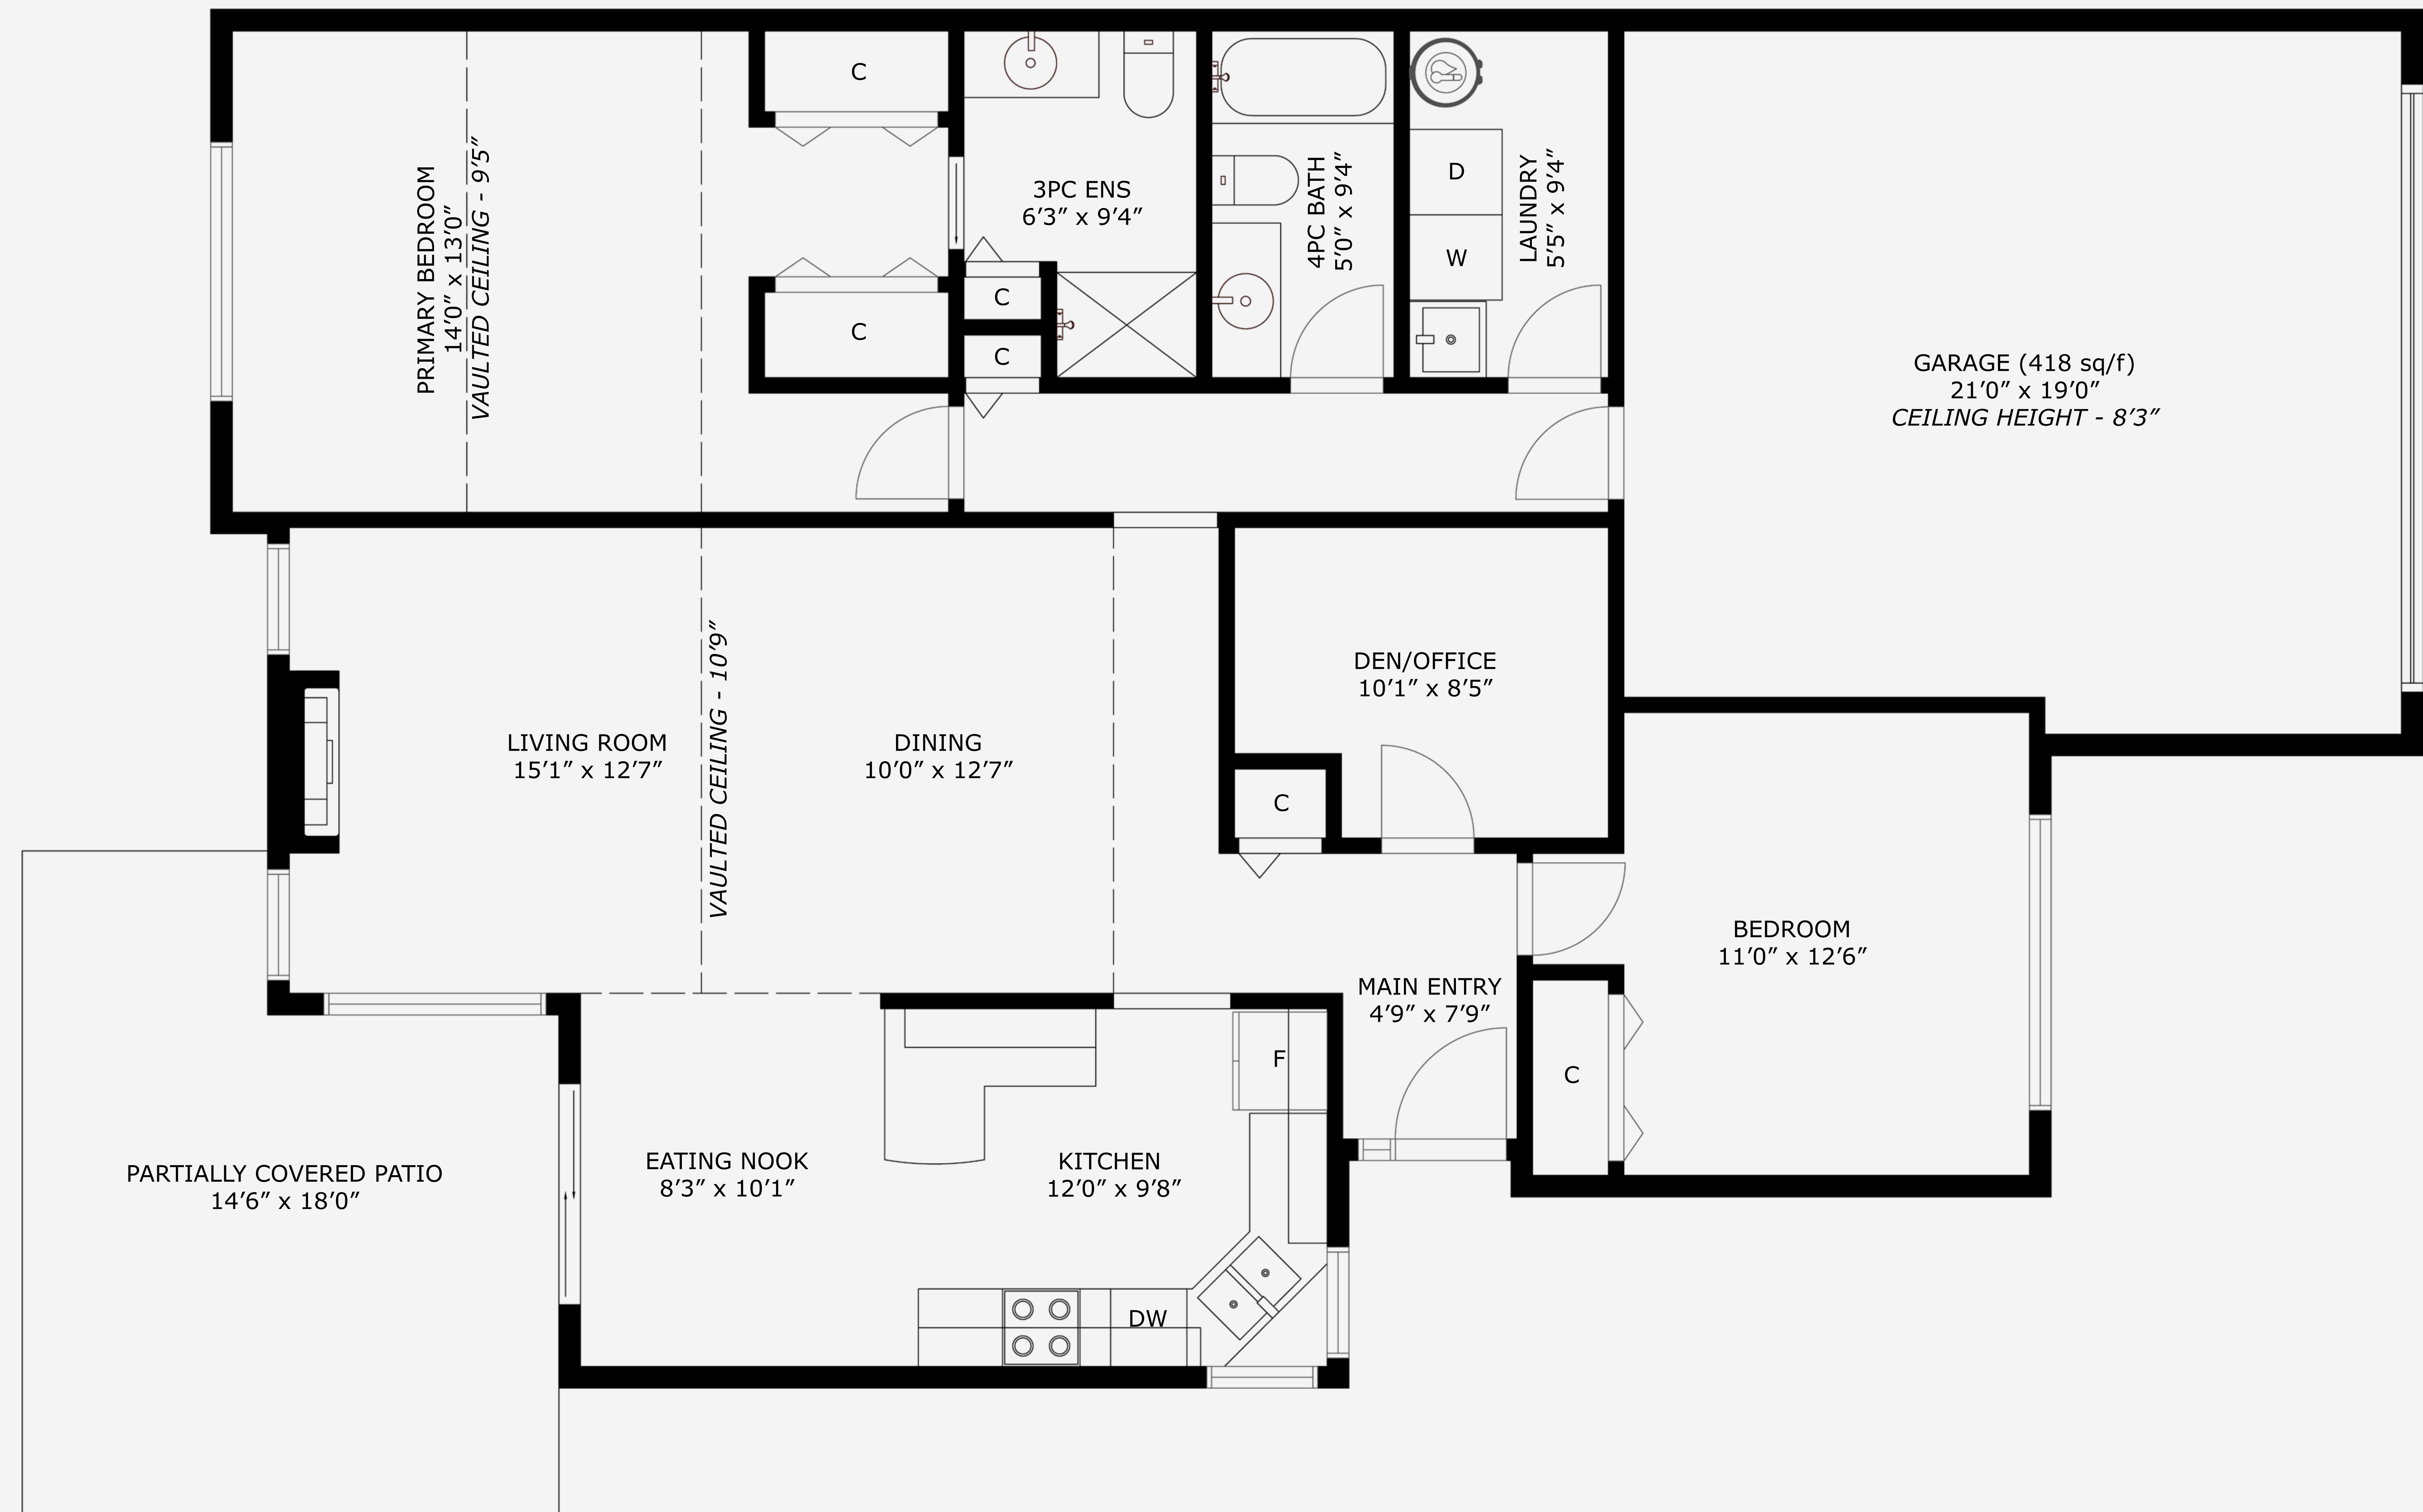

MILLER REAL ESTATE TEAM

Property Matrix

1420 Sq Ft
Total Finished

418 Sq Ft
Garage

8'0"
Ceiling Height

6157 Rosecroft Place

Total Finished Area - 1420 Sq Ft

All measurements are approximate and should be verified by the Buyer if important.