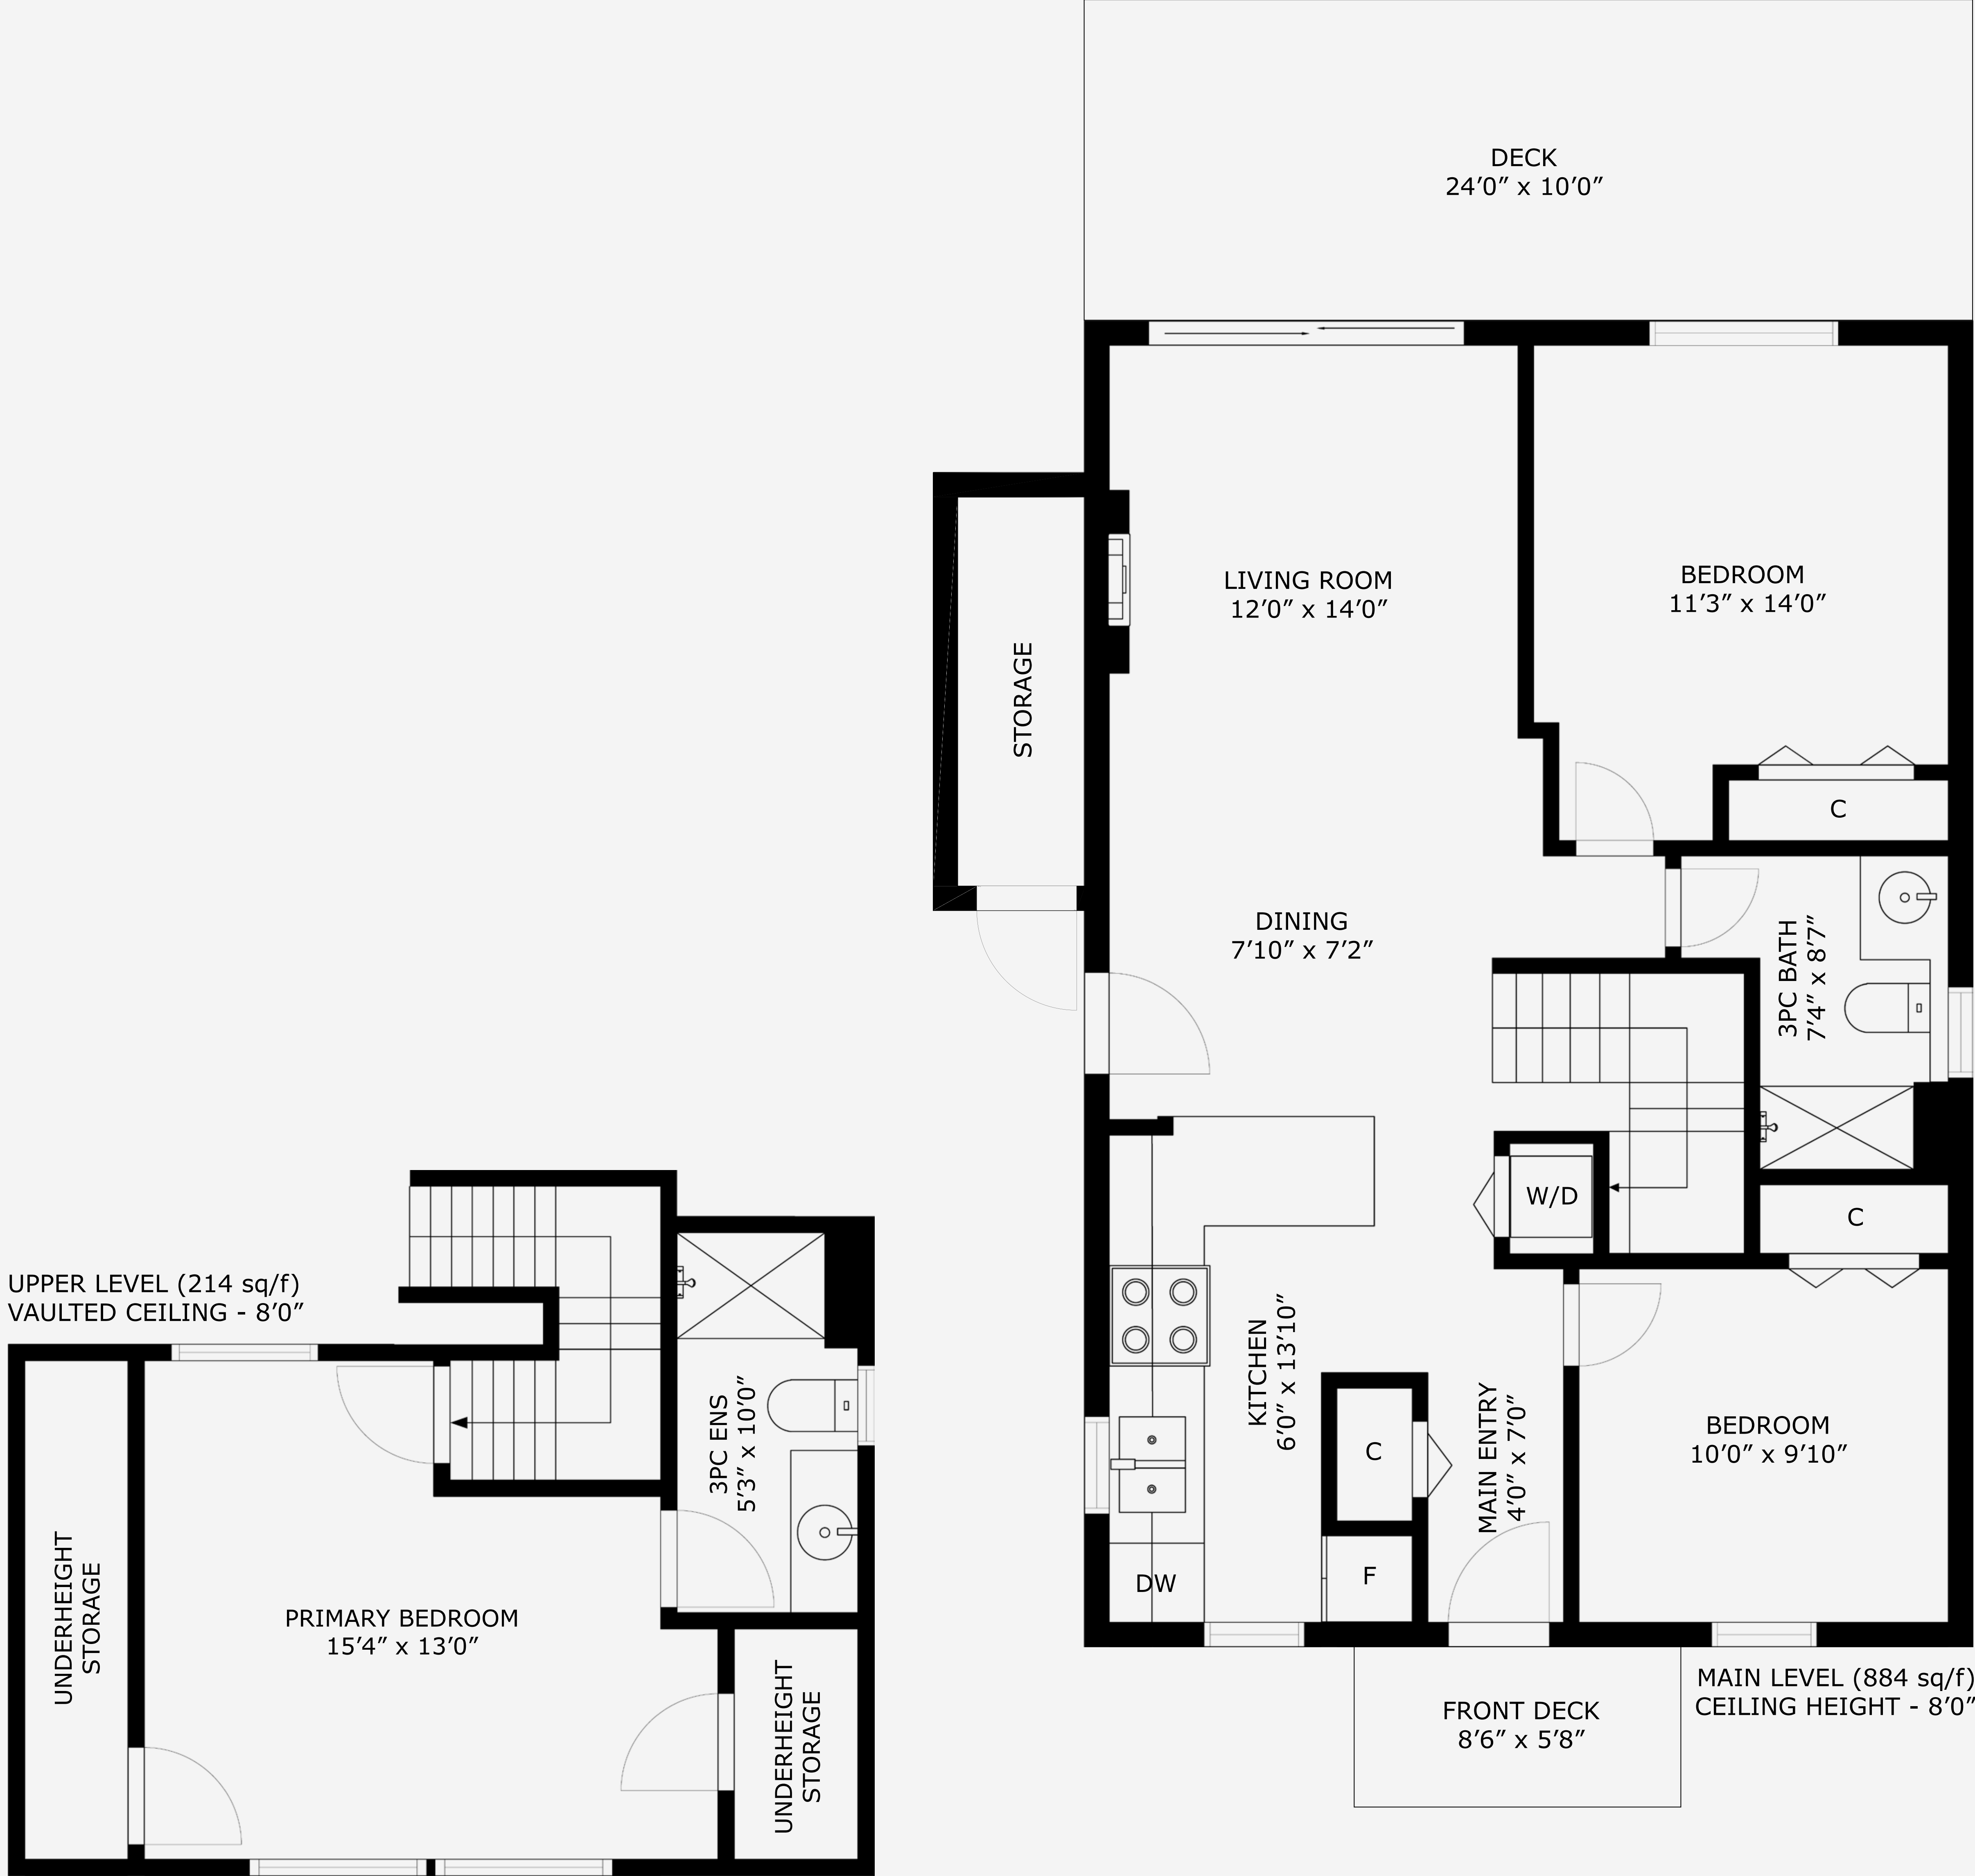

#264-1130 Resort Drive

Total Finished Area - 1098 Sq Ft

MILLER REAL ESTATE TEAM

Property Matrix

1098 Sq Ft

Total Finished

8'0"

Ceiling Height

All measurements are approximate and should be verified by the Buyer if important.