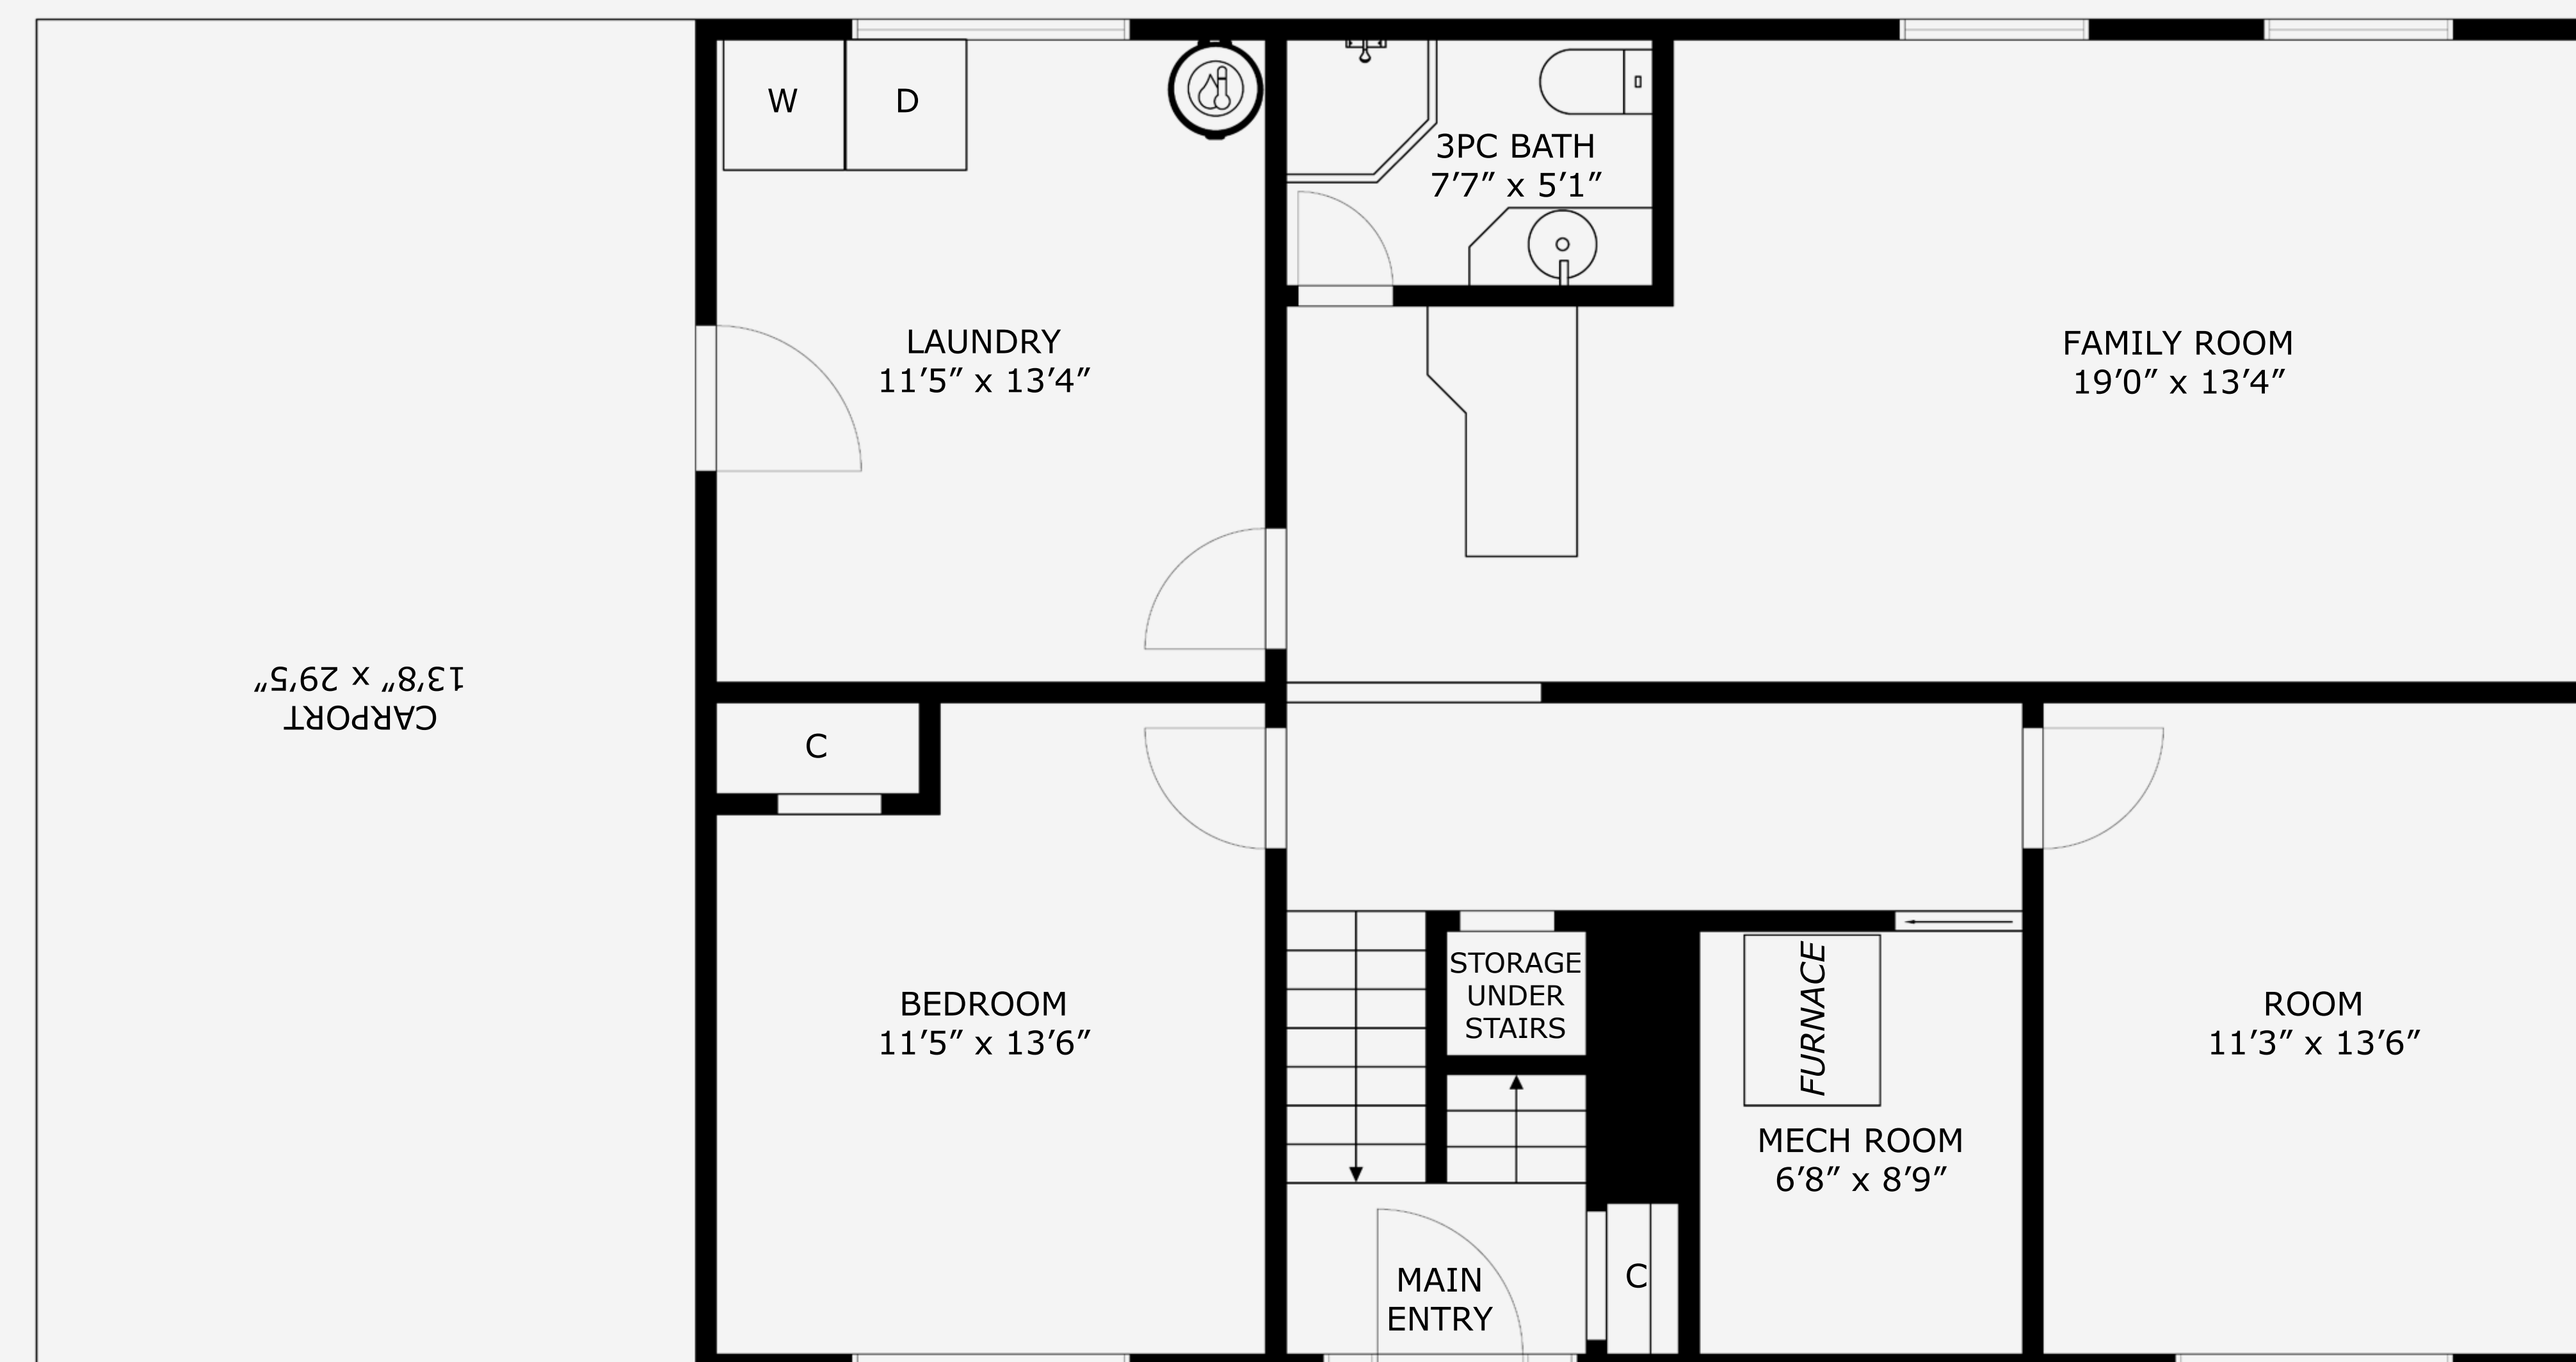

5763 Amsterdam Crescent

Total Finished Area - 1774 Sq Ft

MILLER REAL ESTATE TEAM

Property Matrix

1774 Sq Ft

Total Finished

392 Sq Ft

Total Unfinished

MAIN LEVEL (1130 sq/f)
CEILING HEIGHT - 8'0"

LOWER LEVEL (FINISHED - 644 sq/f, UNFINISHED - 392 sq/f)
CEILING HEIGHT - 7'5"

All measurements are approximate and should be verified by the Buyer if important.