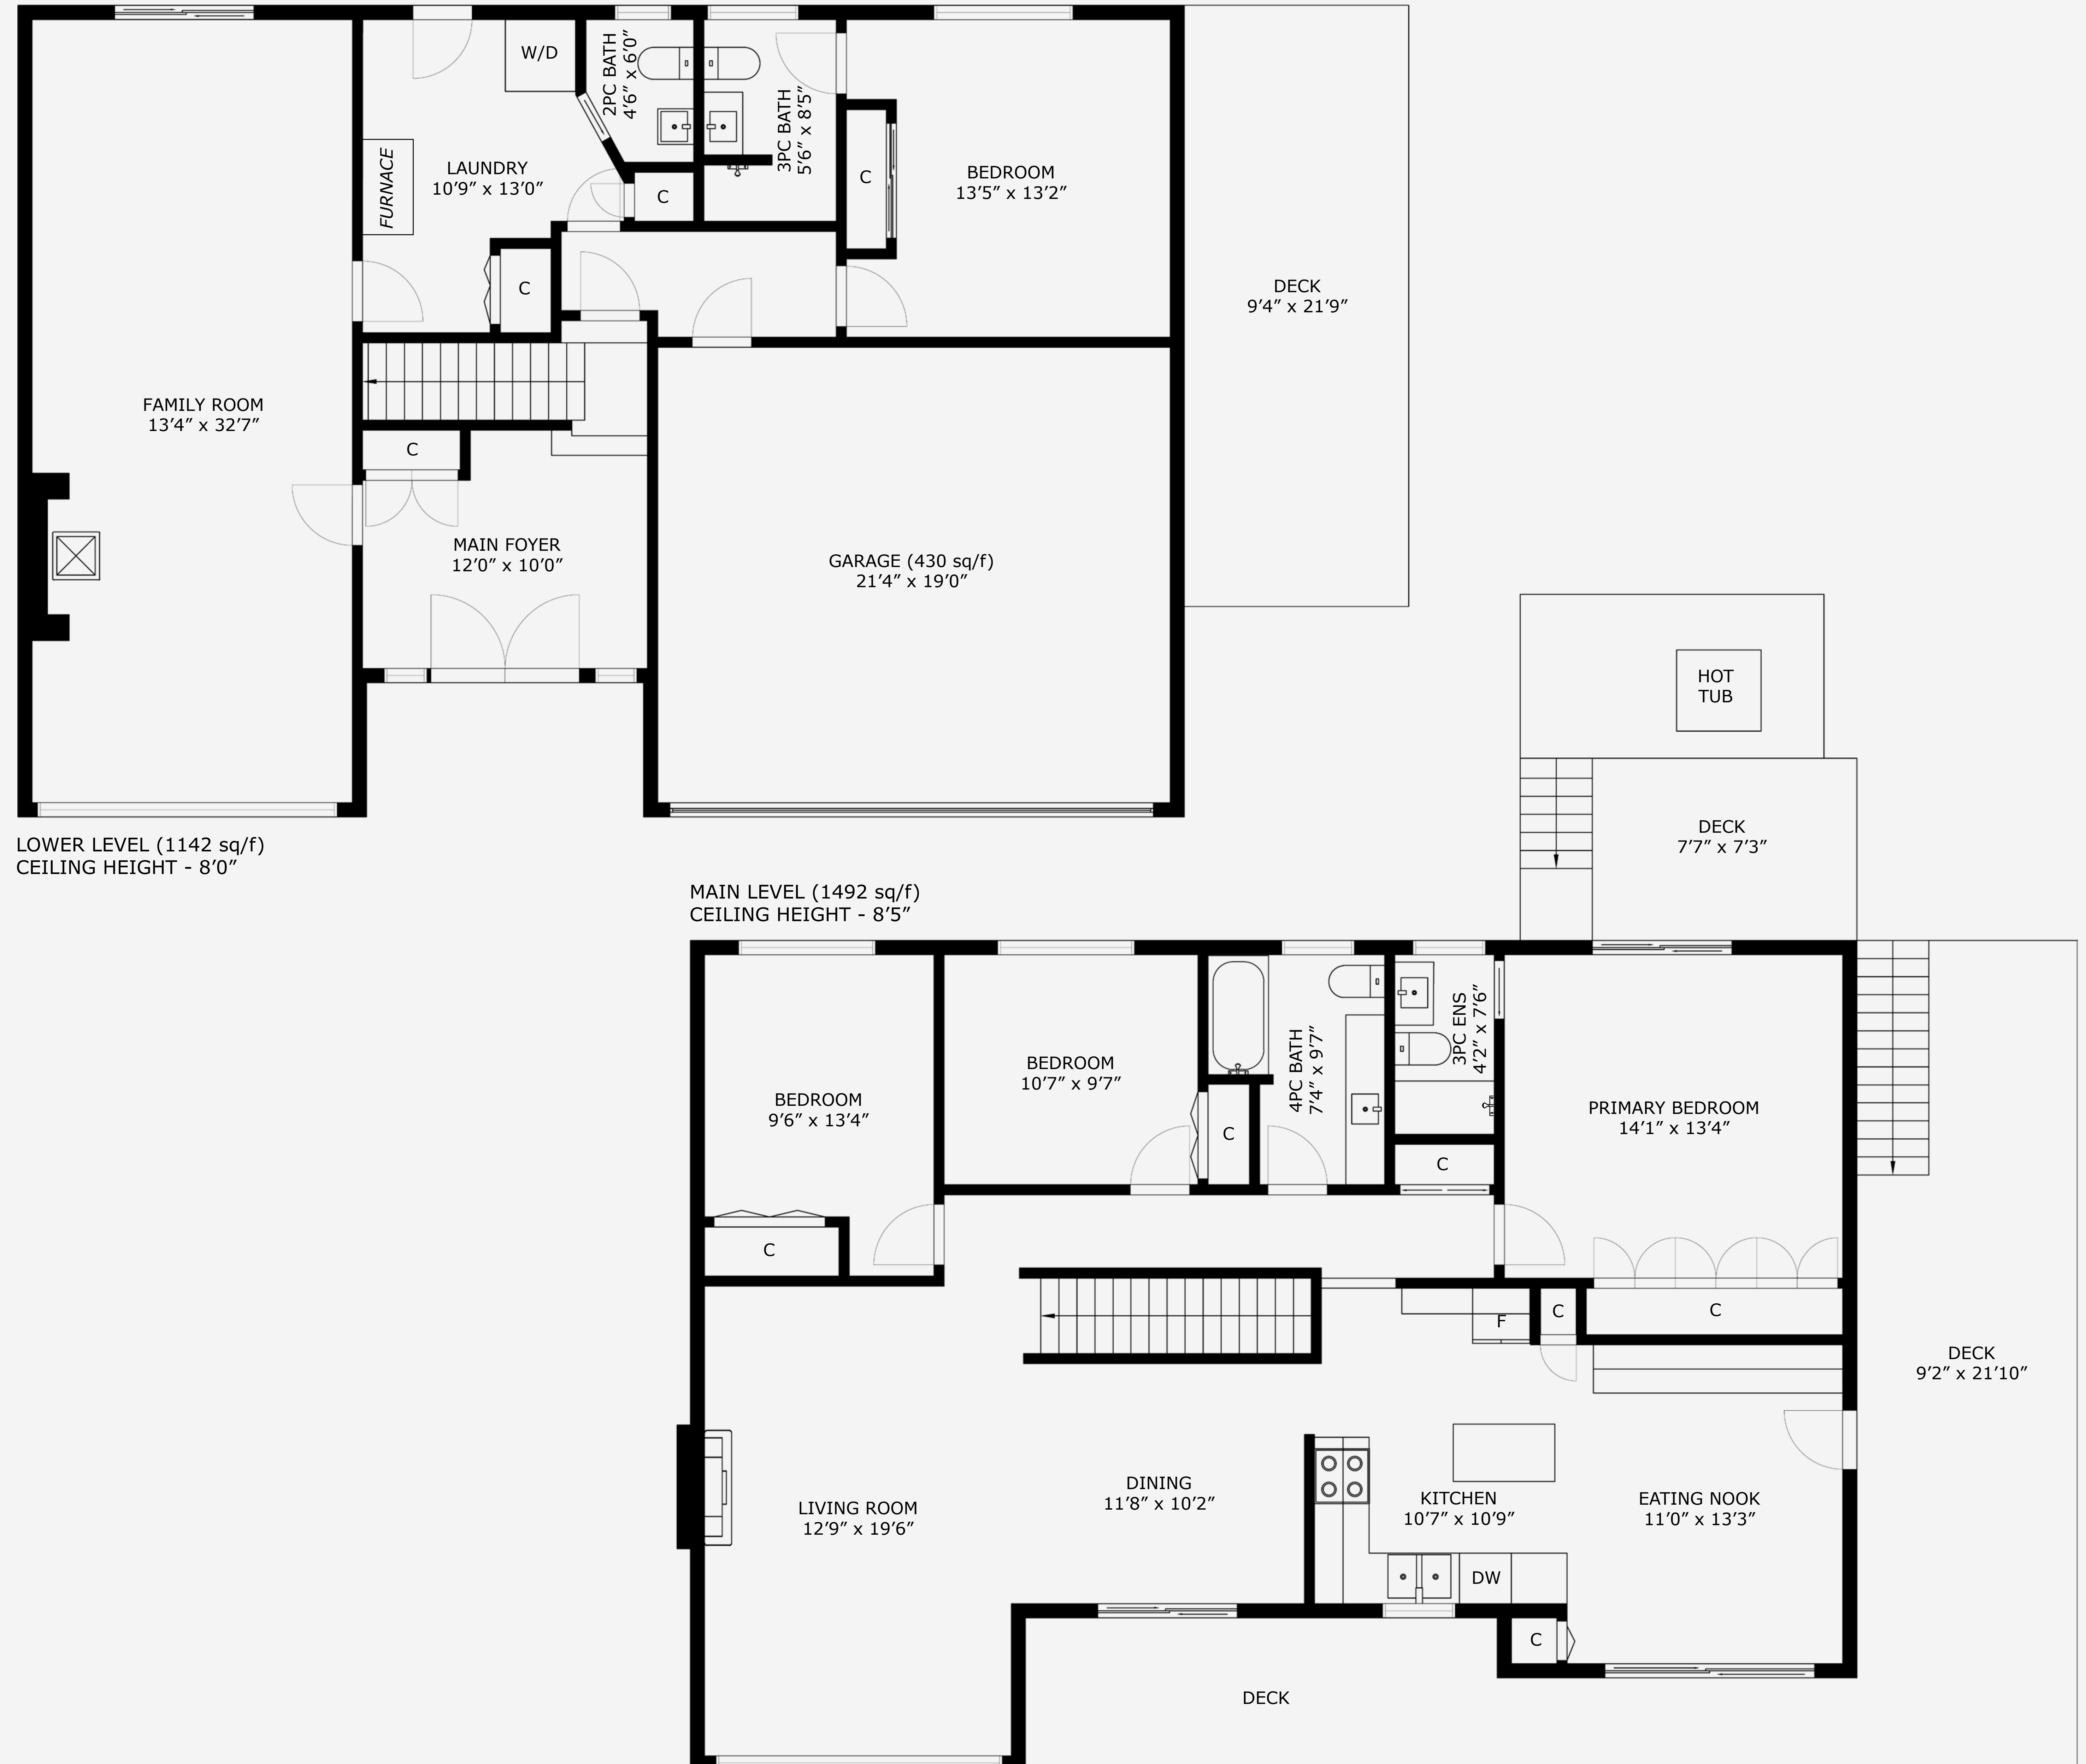

231 Blairgowrie Place

Total Finished Area - 2634 Sq Ft

MILLER REAL ESTATE TEAM

Property Matrix

2634 Sq Ft
Total Finished

430 Sq Ft
Garage

All measurements are approximate and should be verified by the Buyer if important.