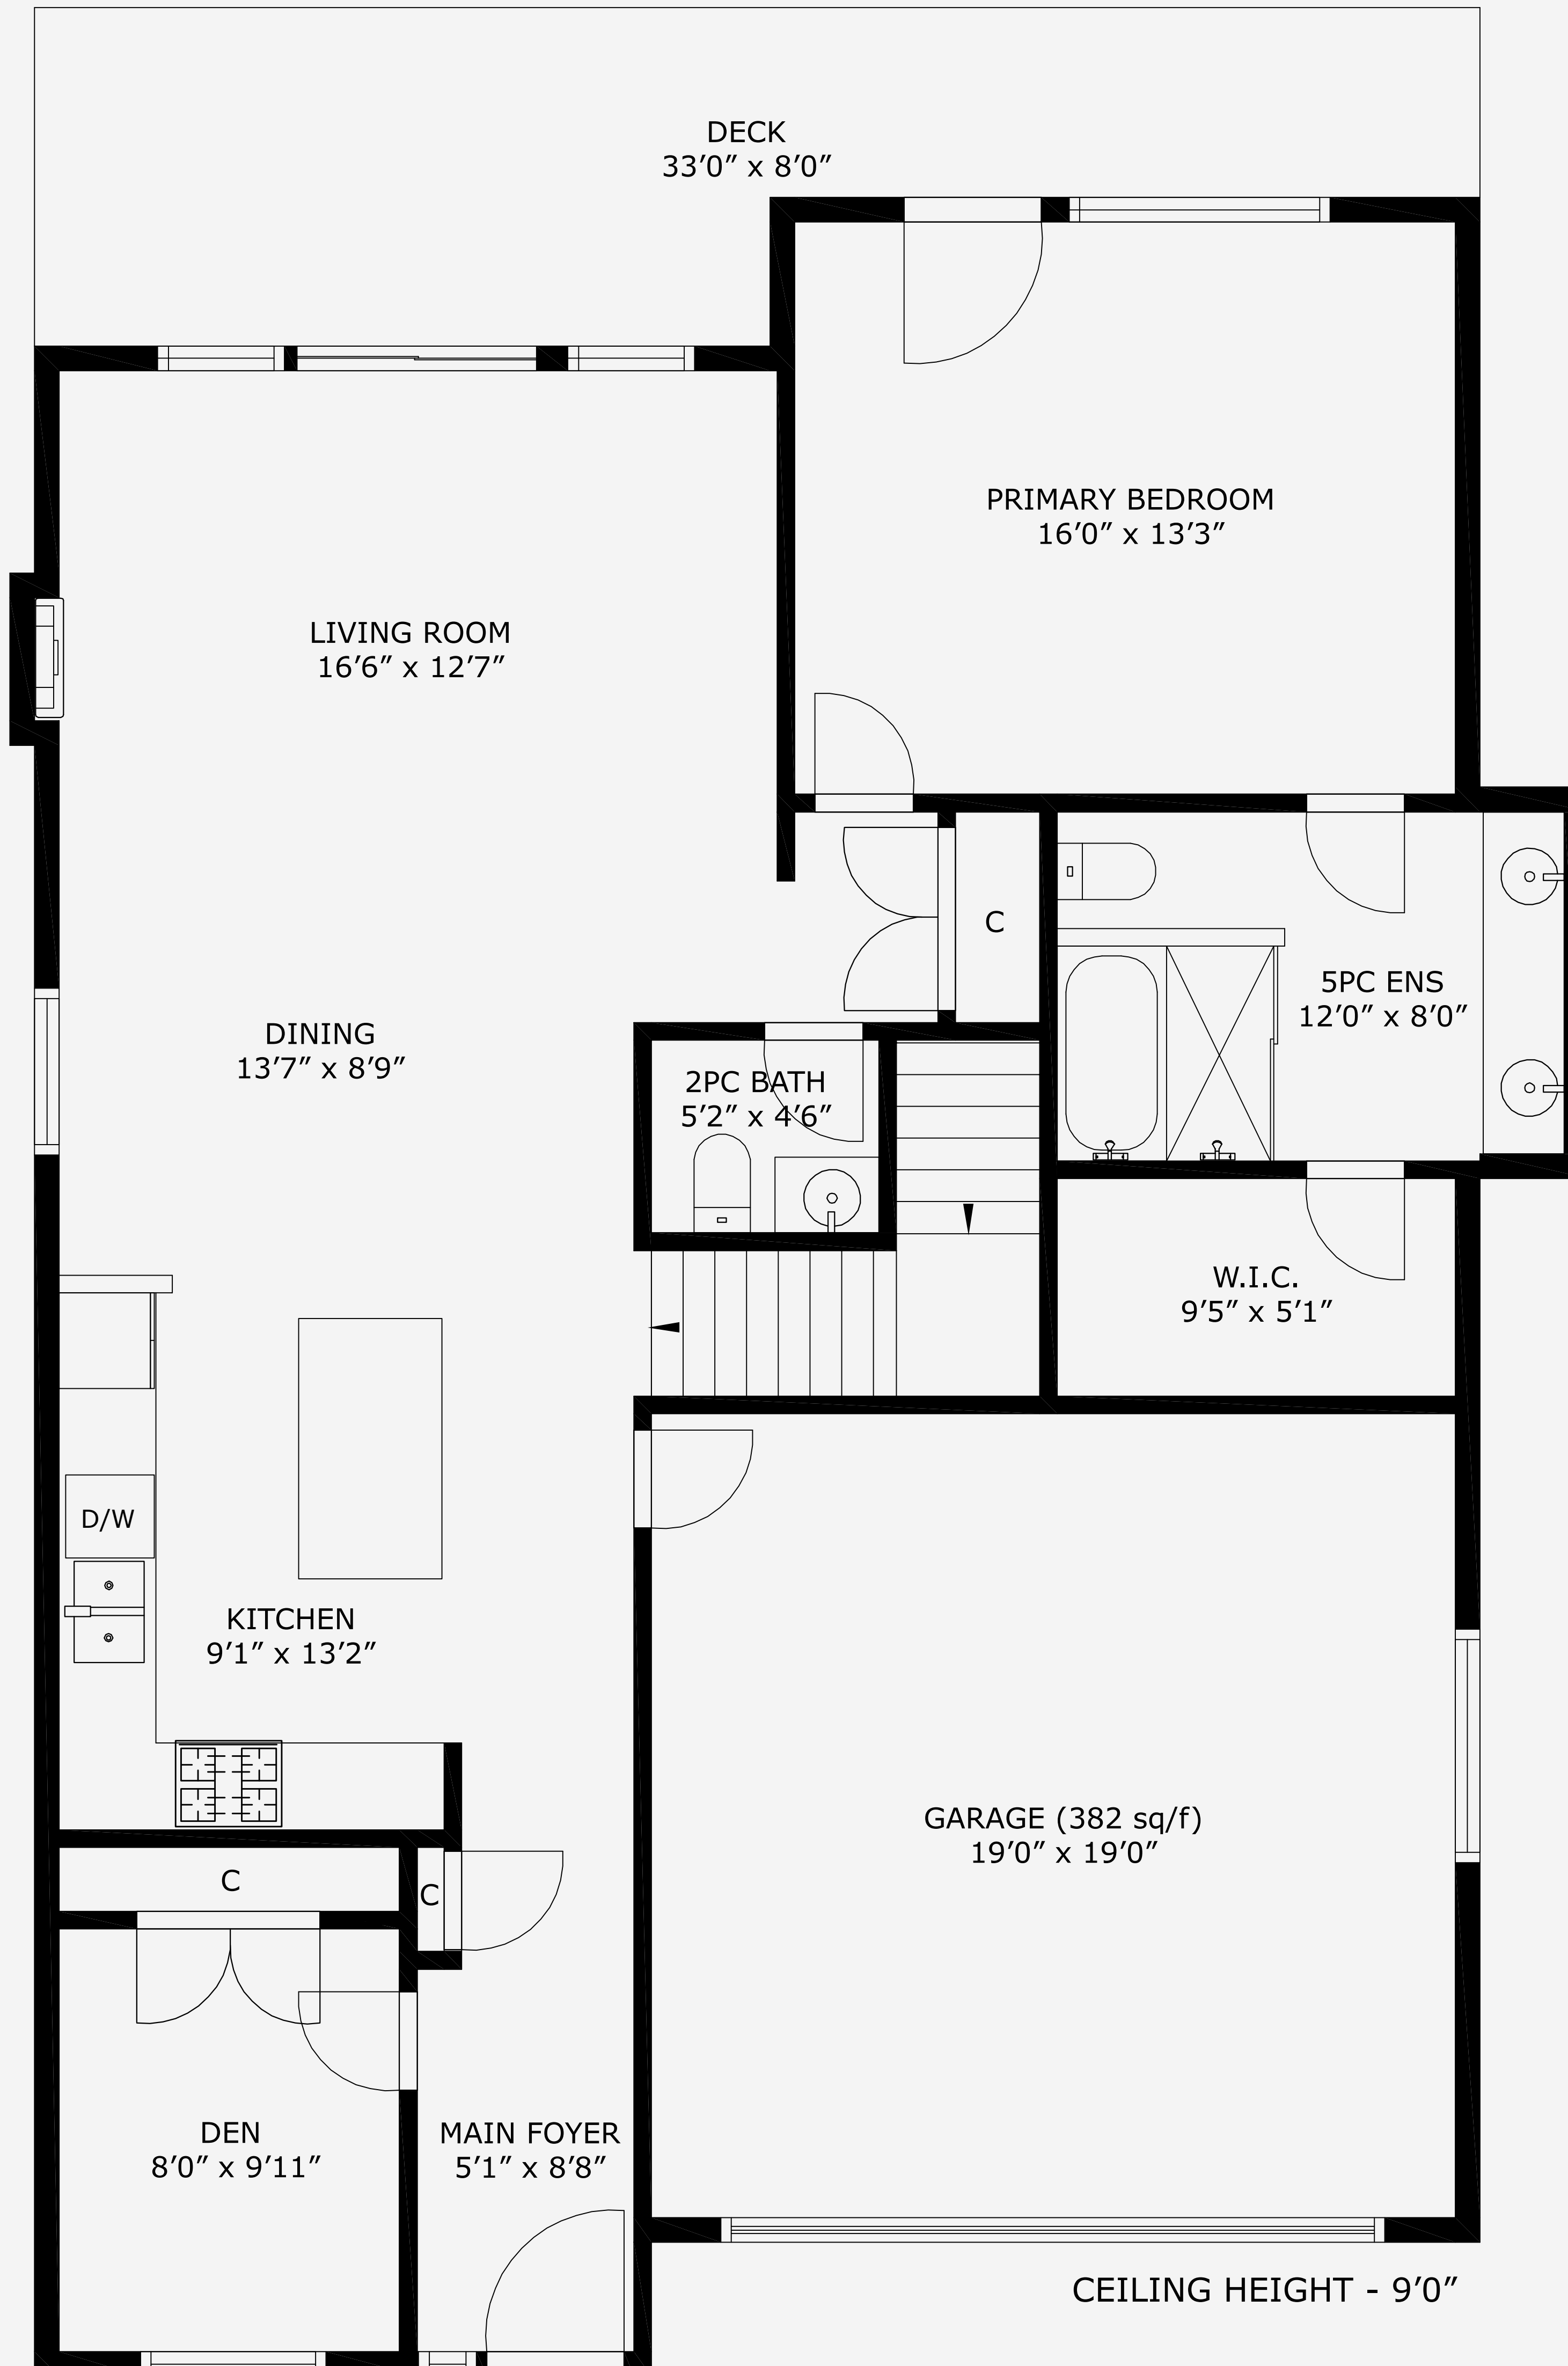

239 Linstead Place

Total Area - 2,413 Sq Ft

MILLER REAL ESTATE TEAM

All measurements are approximate and should be verified by the Buyer if important.