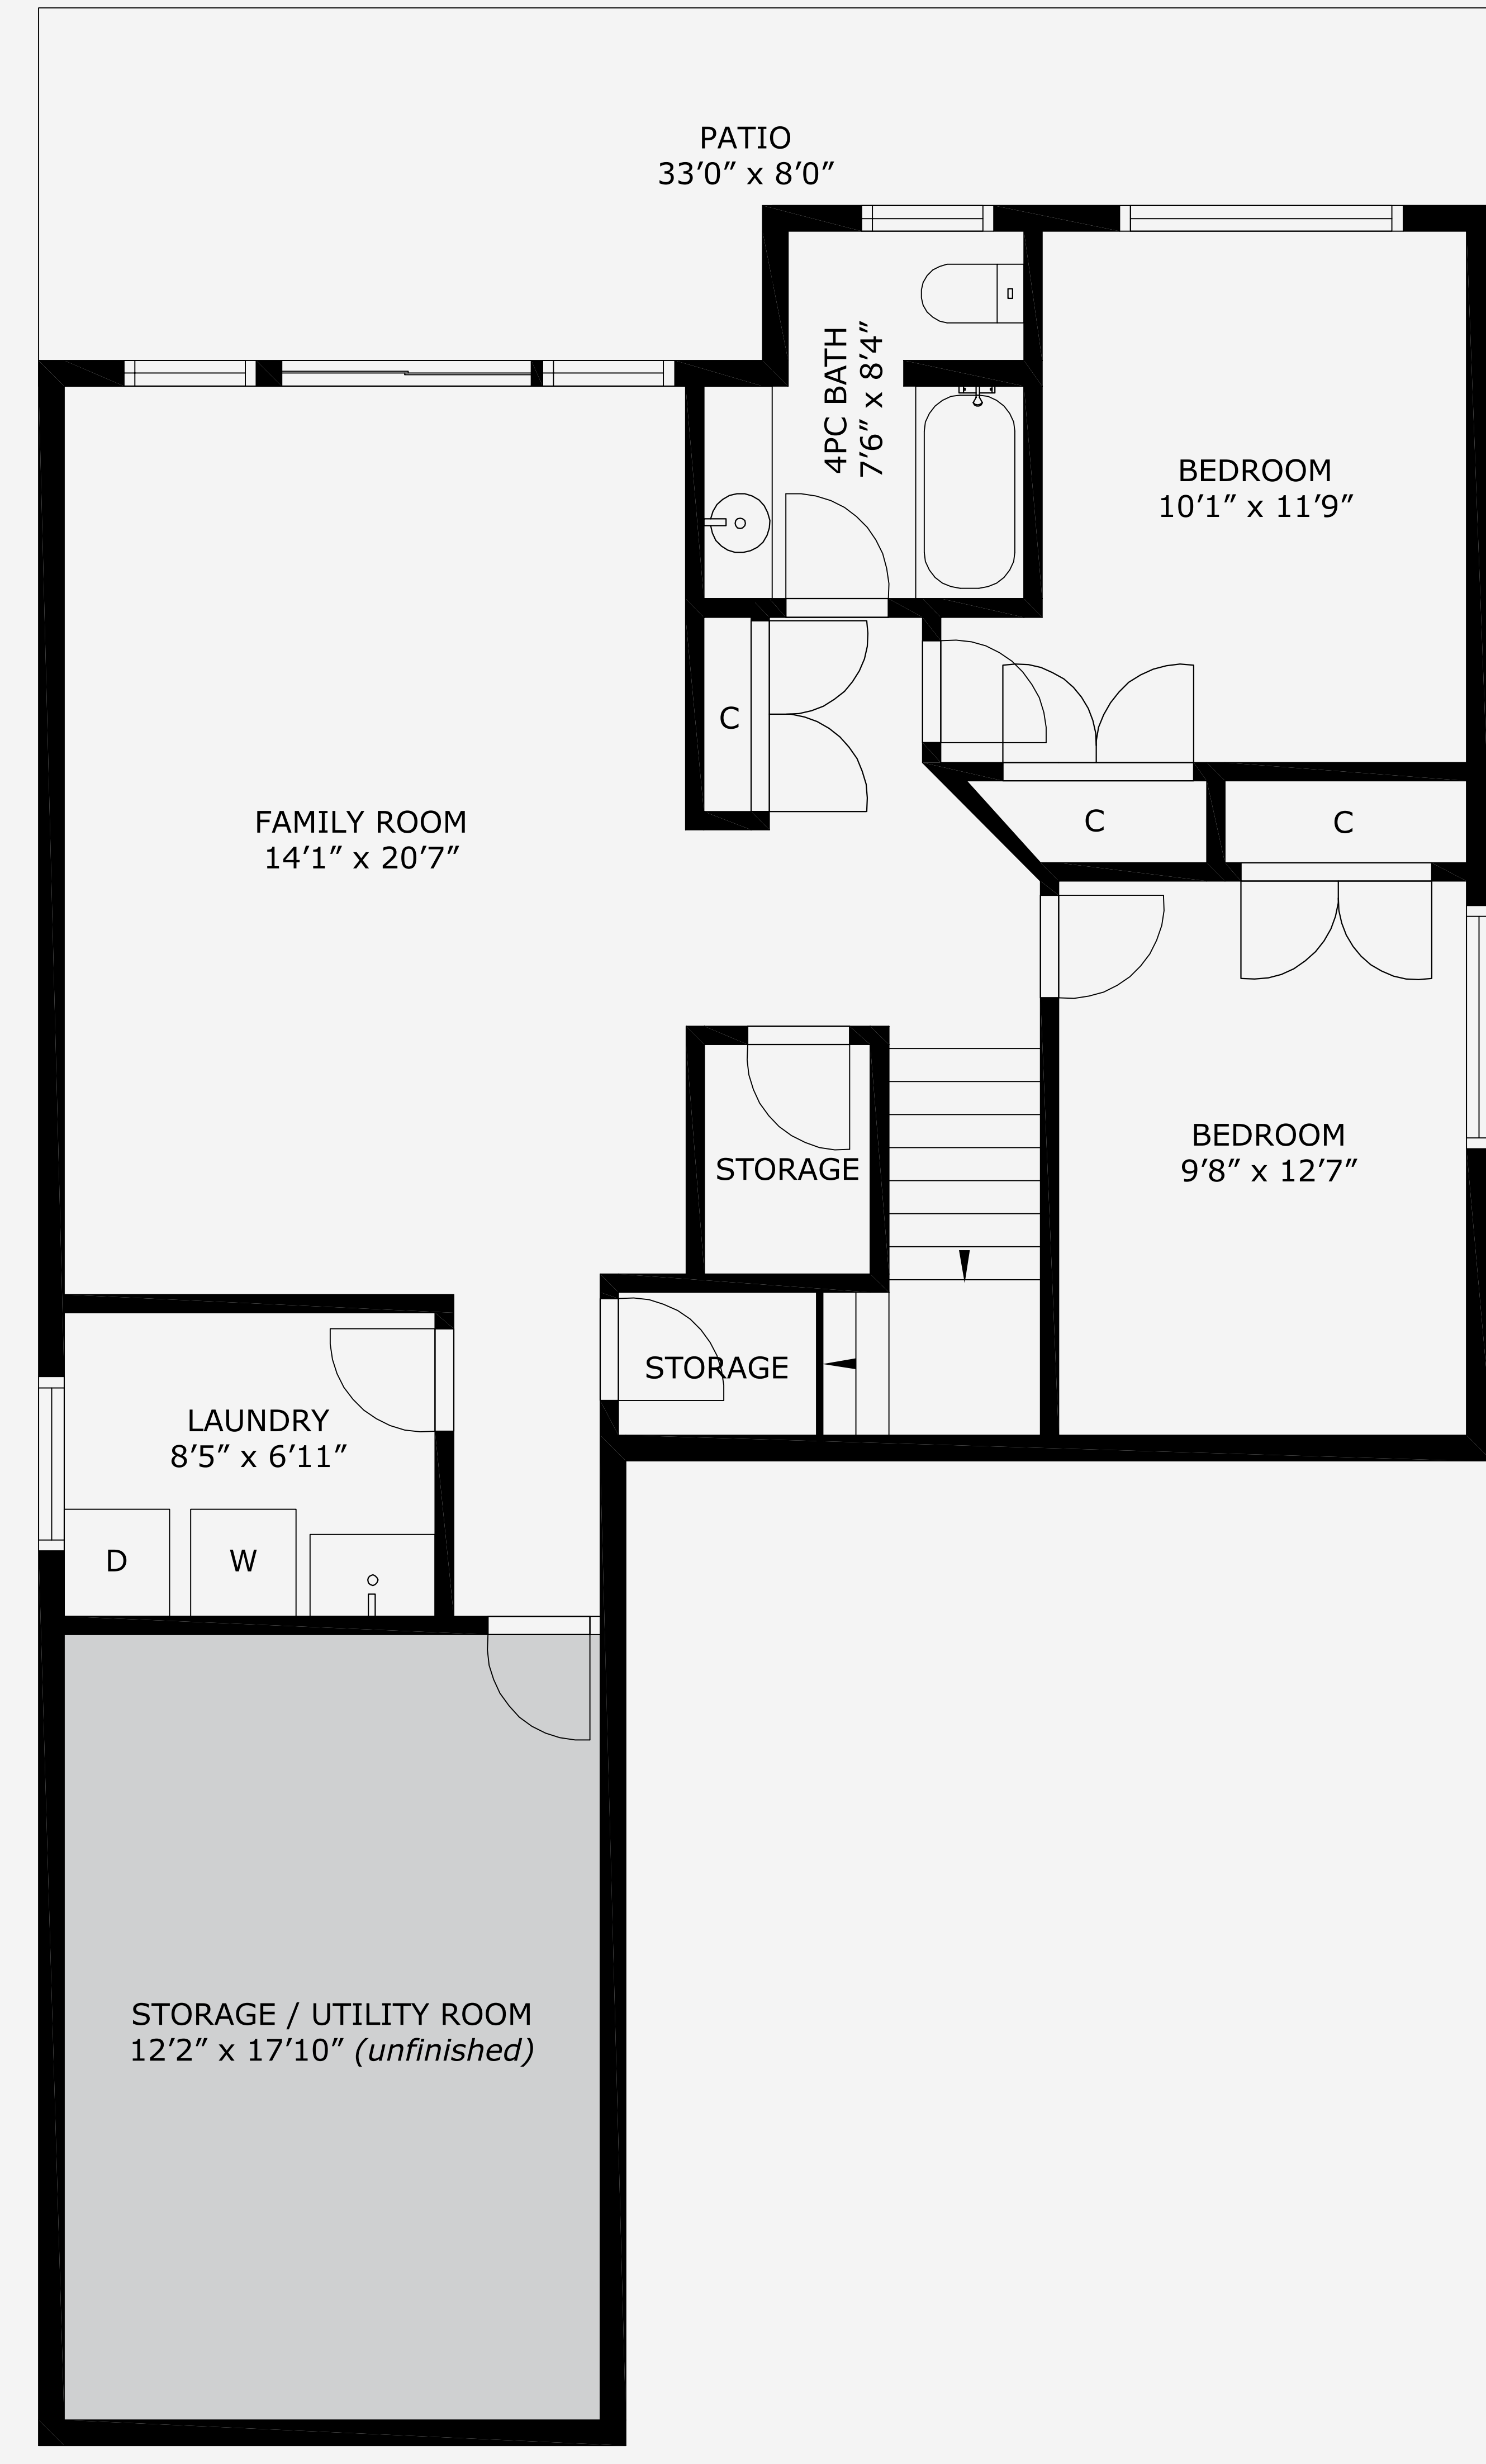

239 Linstead Place

Total Area - 2,413 Sq Ft

MILLER REAL ESTATE TEAM

All measurements are approximate and should be verified by the Buyer if important.