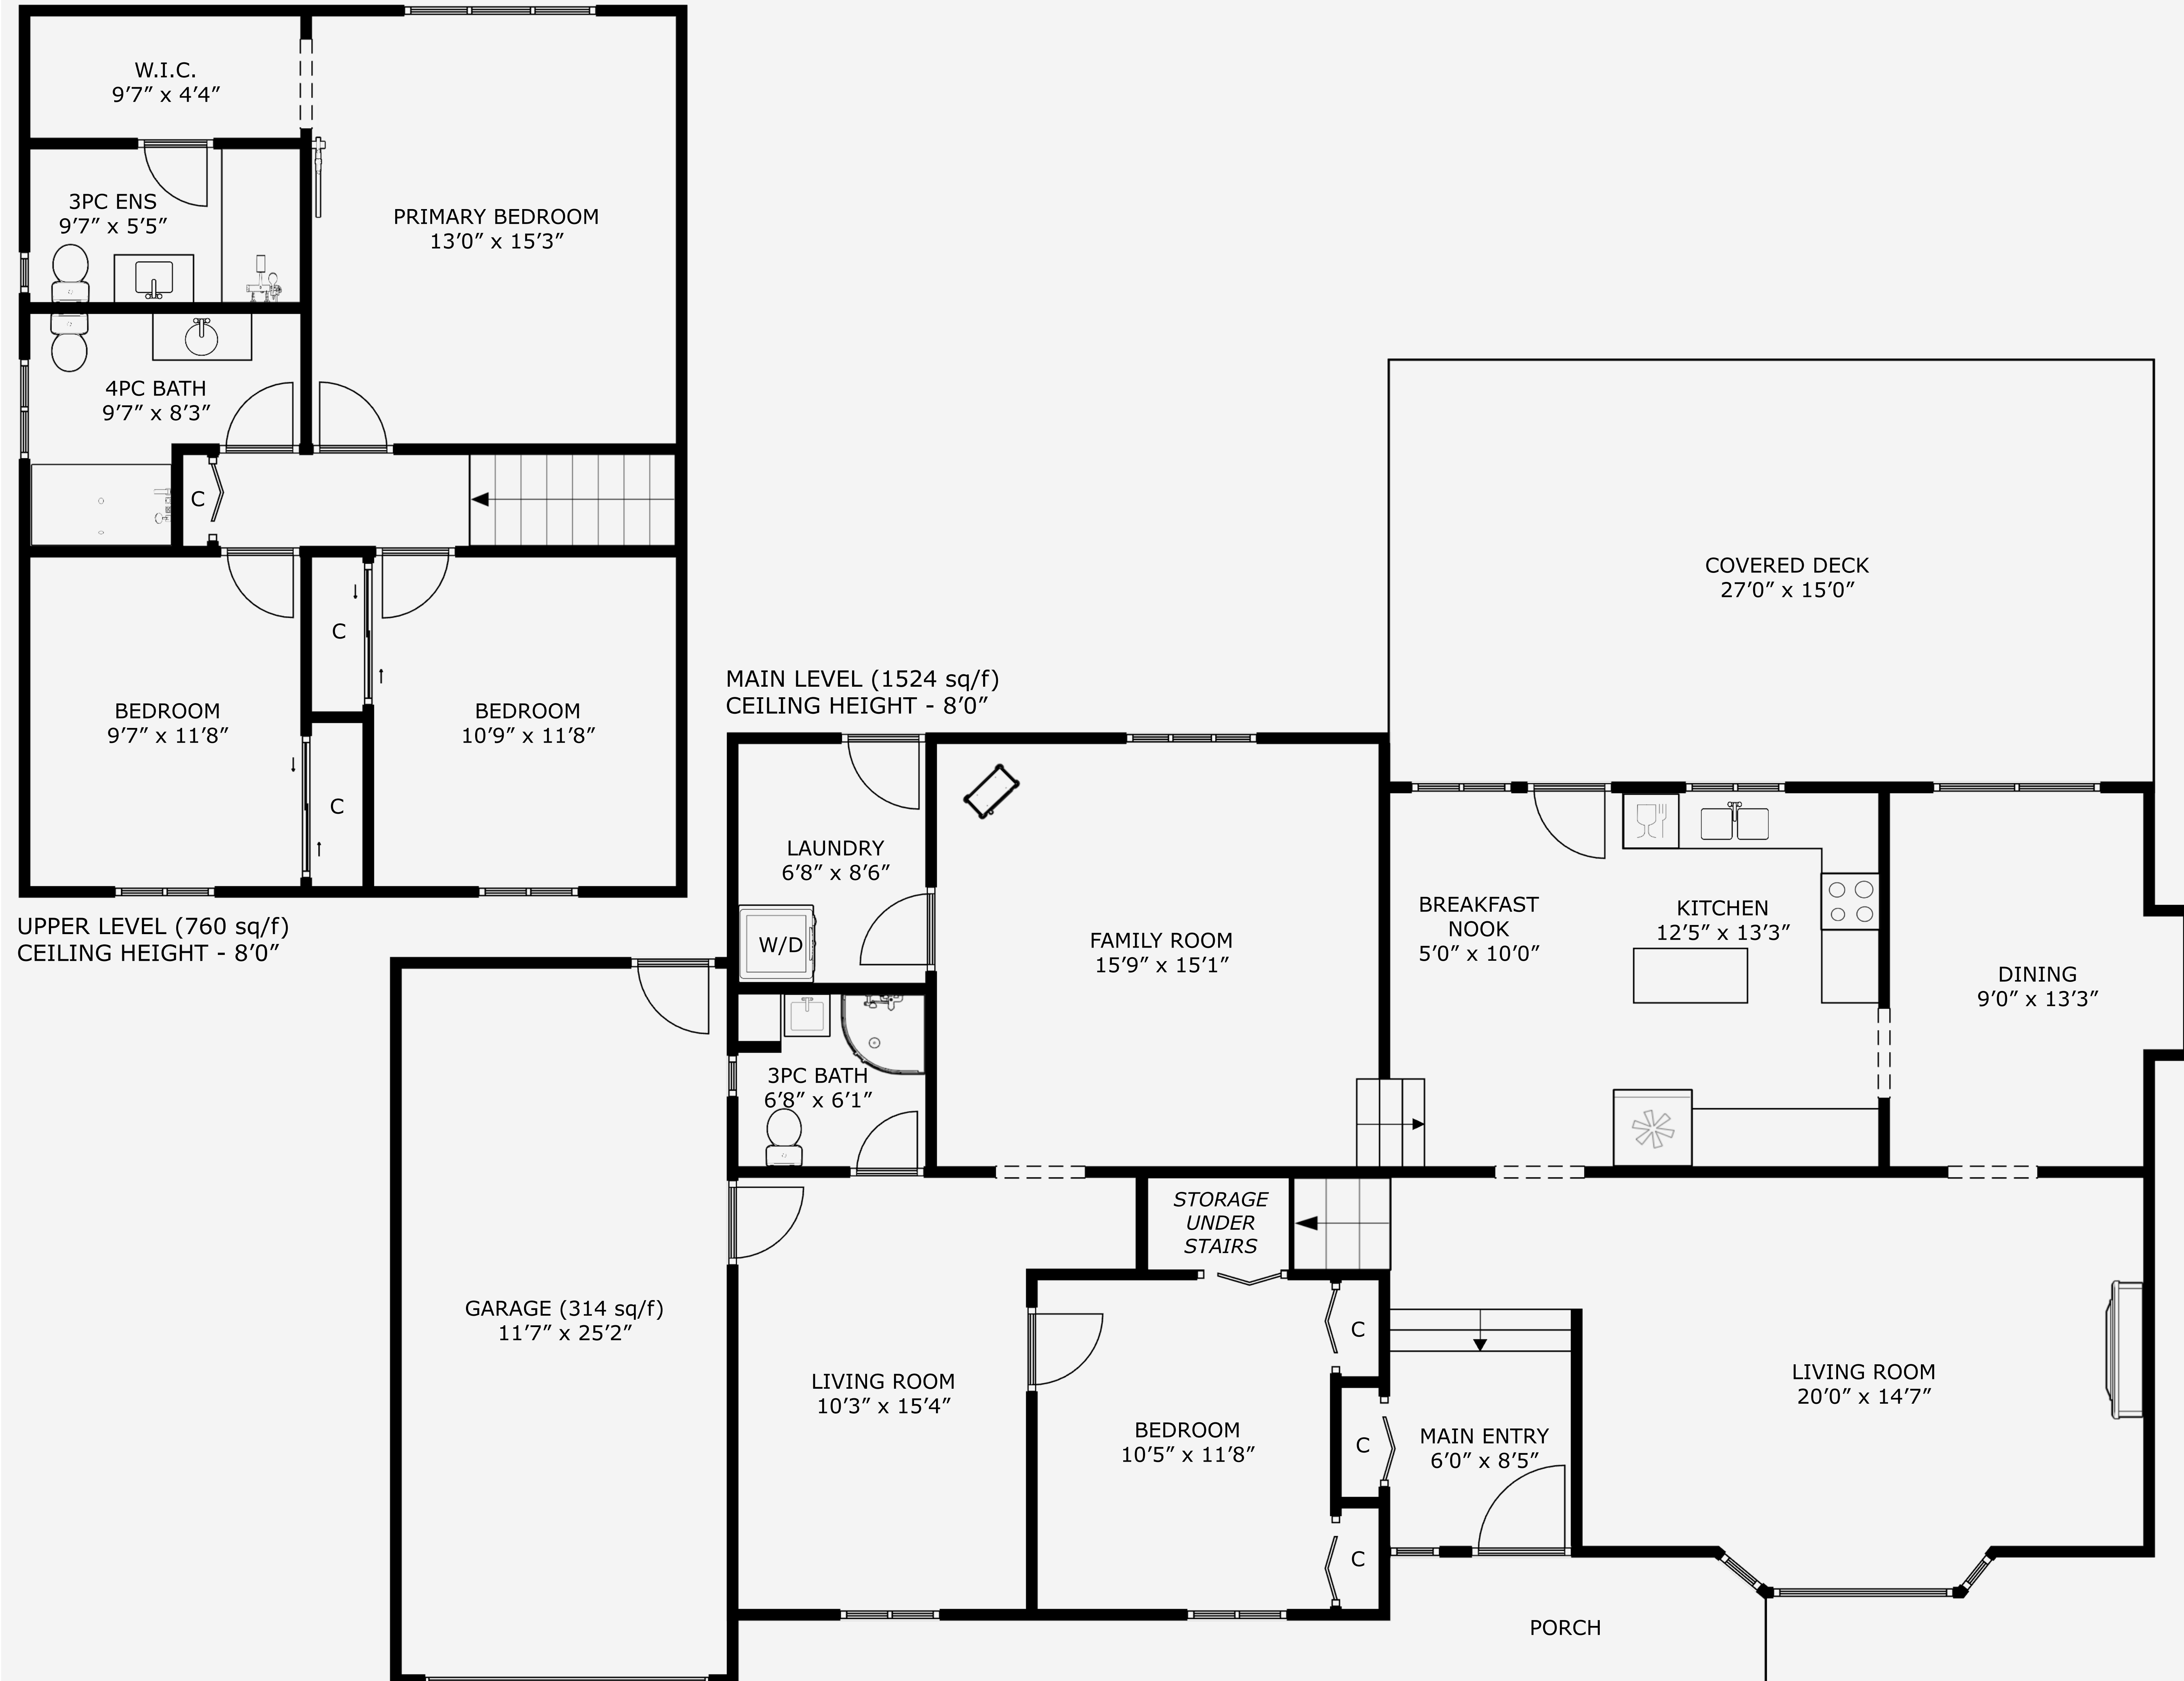

MILLER REAL ESTATE TEAM

Property Matrix

2284 Sq Ft

Total Finished

314 Sq Ft

Garage

3657 Country Club Drive

Total Finished Area - 2284 Sq Ft

All measurements are approximate and should be verified by the Buyer if important.