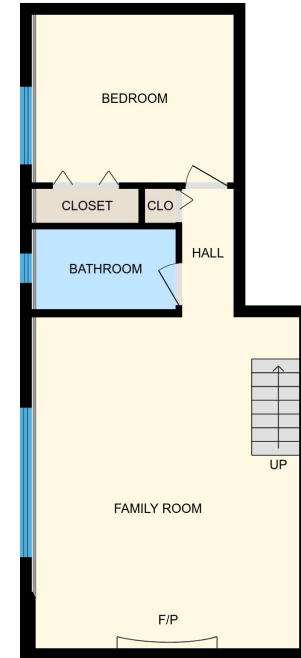

# 253 Frankies Pl, Nanaimo, BC

Main Level

Lower Level

PREPARED: Dec, 2018

## Main Level

0 3 6  
ft

PREPARED: Dec, 2018

White regions are excluded from total floor area. All room dimensions and floor areas must be considered approximate and are subject to independent verification. For method of measurement please see <https://youriguide.com/measure/>.