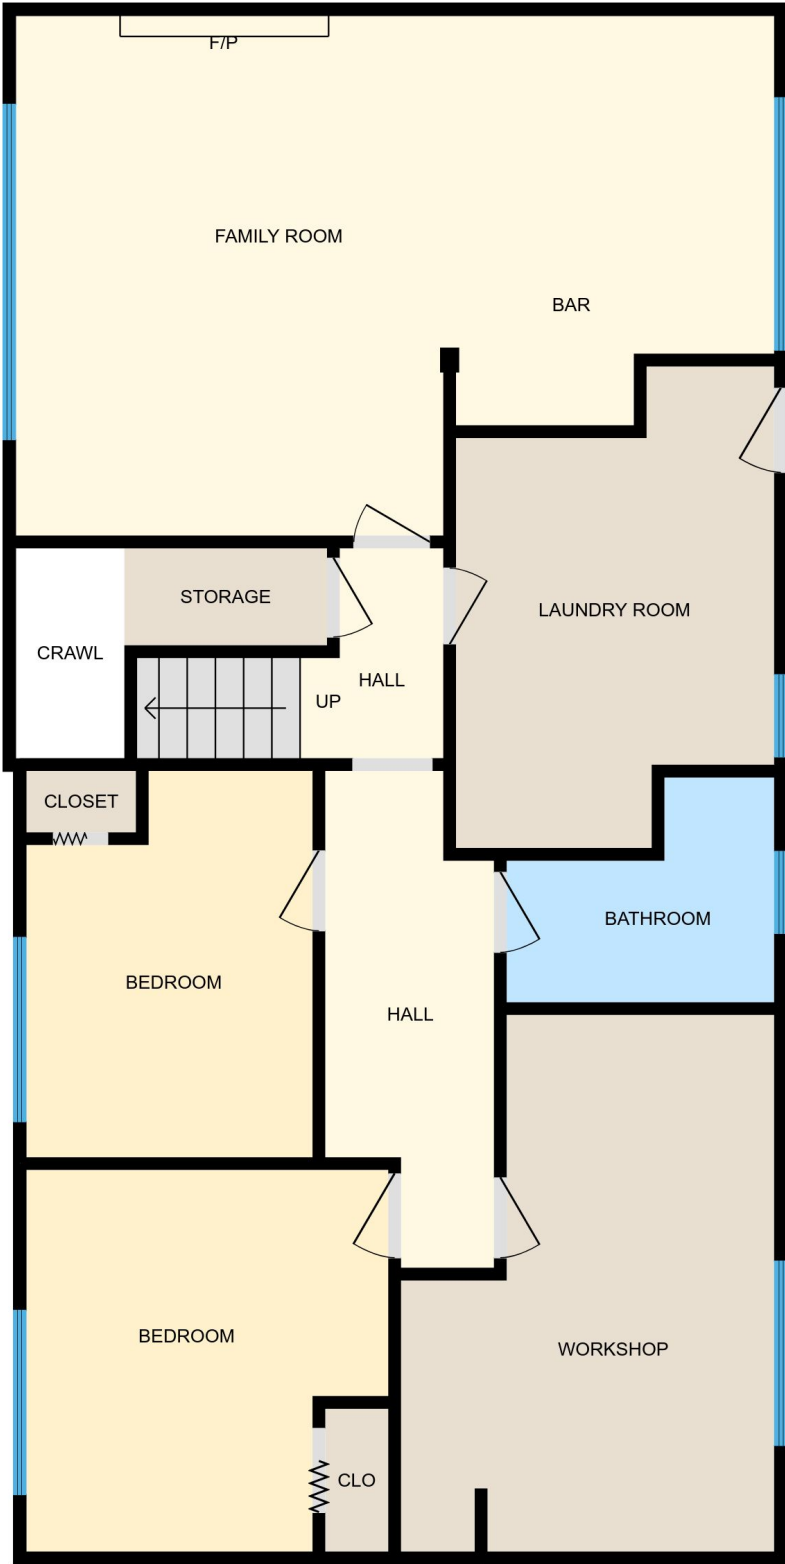

1655 Chick a Dee Crescent, Nanaimo, BC

Main Floor

Basement

PREPARED: Dec, 2018

1655 Chick a Dee Crescent, Nanaimo, BC

Main Floor

0 4 8 ft

PREPARED: Dec, 2018

1655 Chick a Dee Crescent, Nanaimo, BC

Basement

PREPARED: Dec, 2018

White regions are excluded from total floor area. All room dimensions and floor areas must be considered approximate and are subject to independent verification. For method of measurement please see <https://youriguide.com/measure/>.