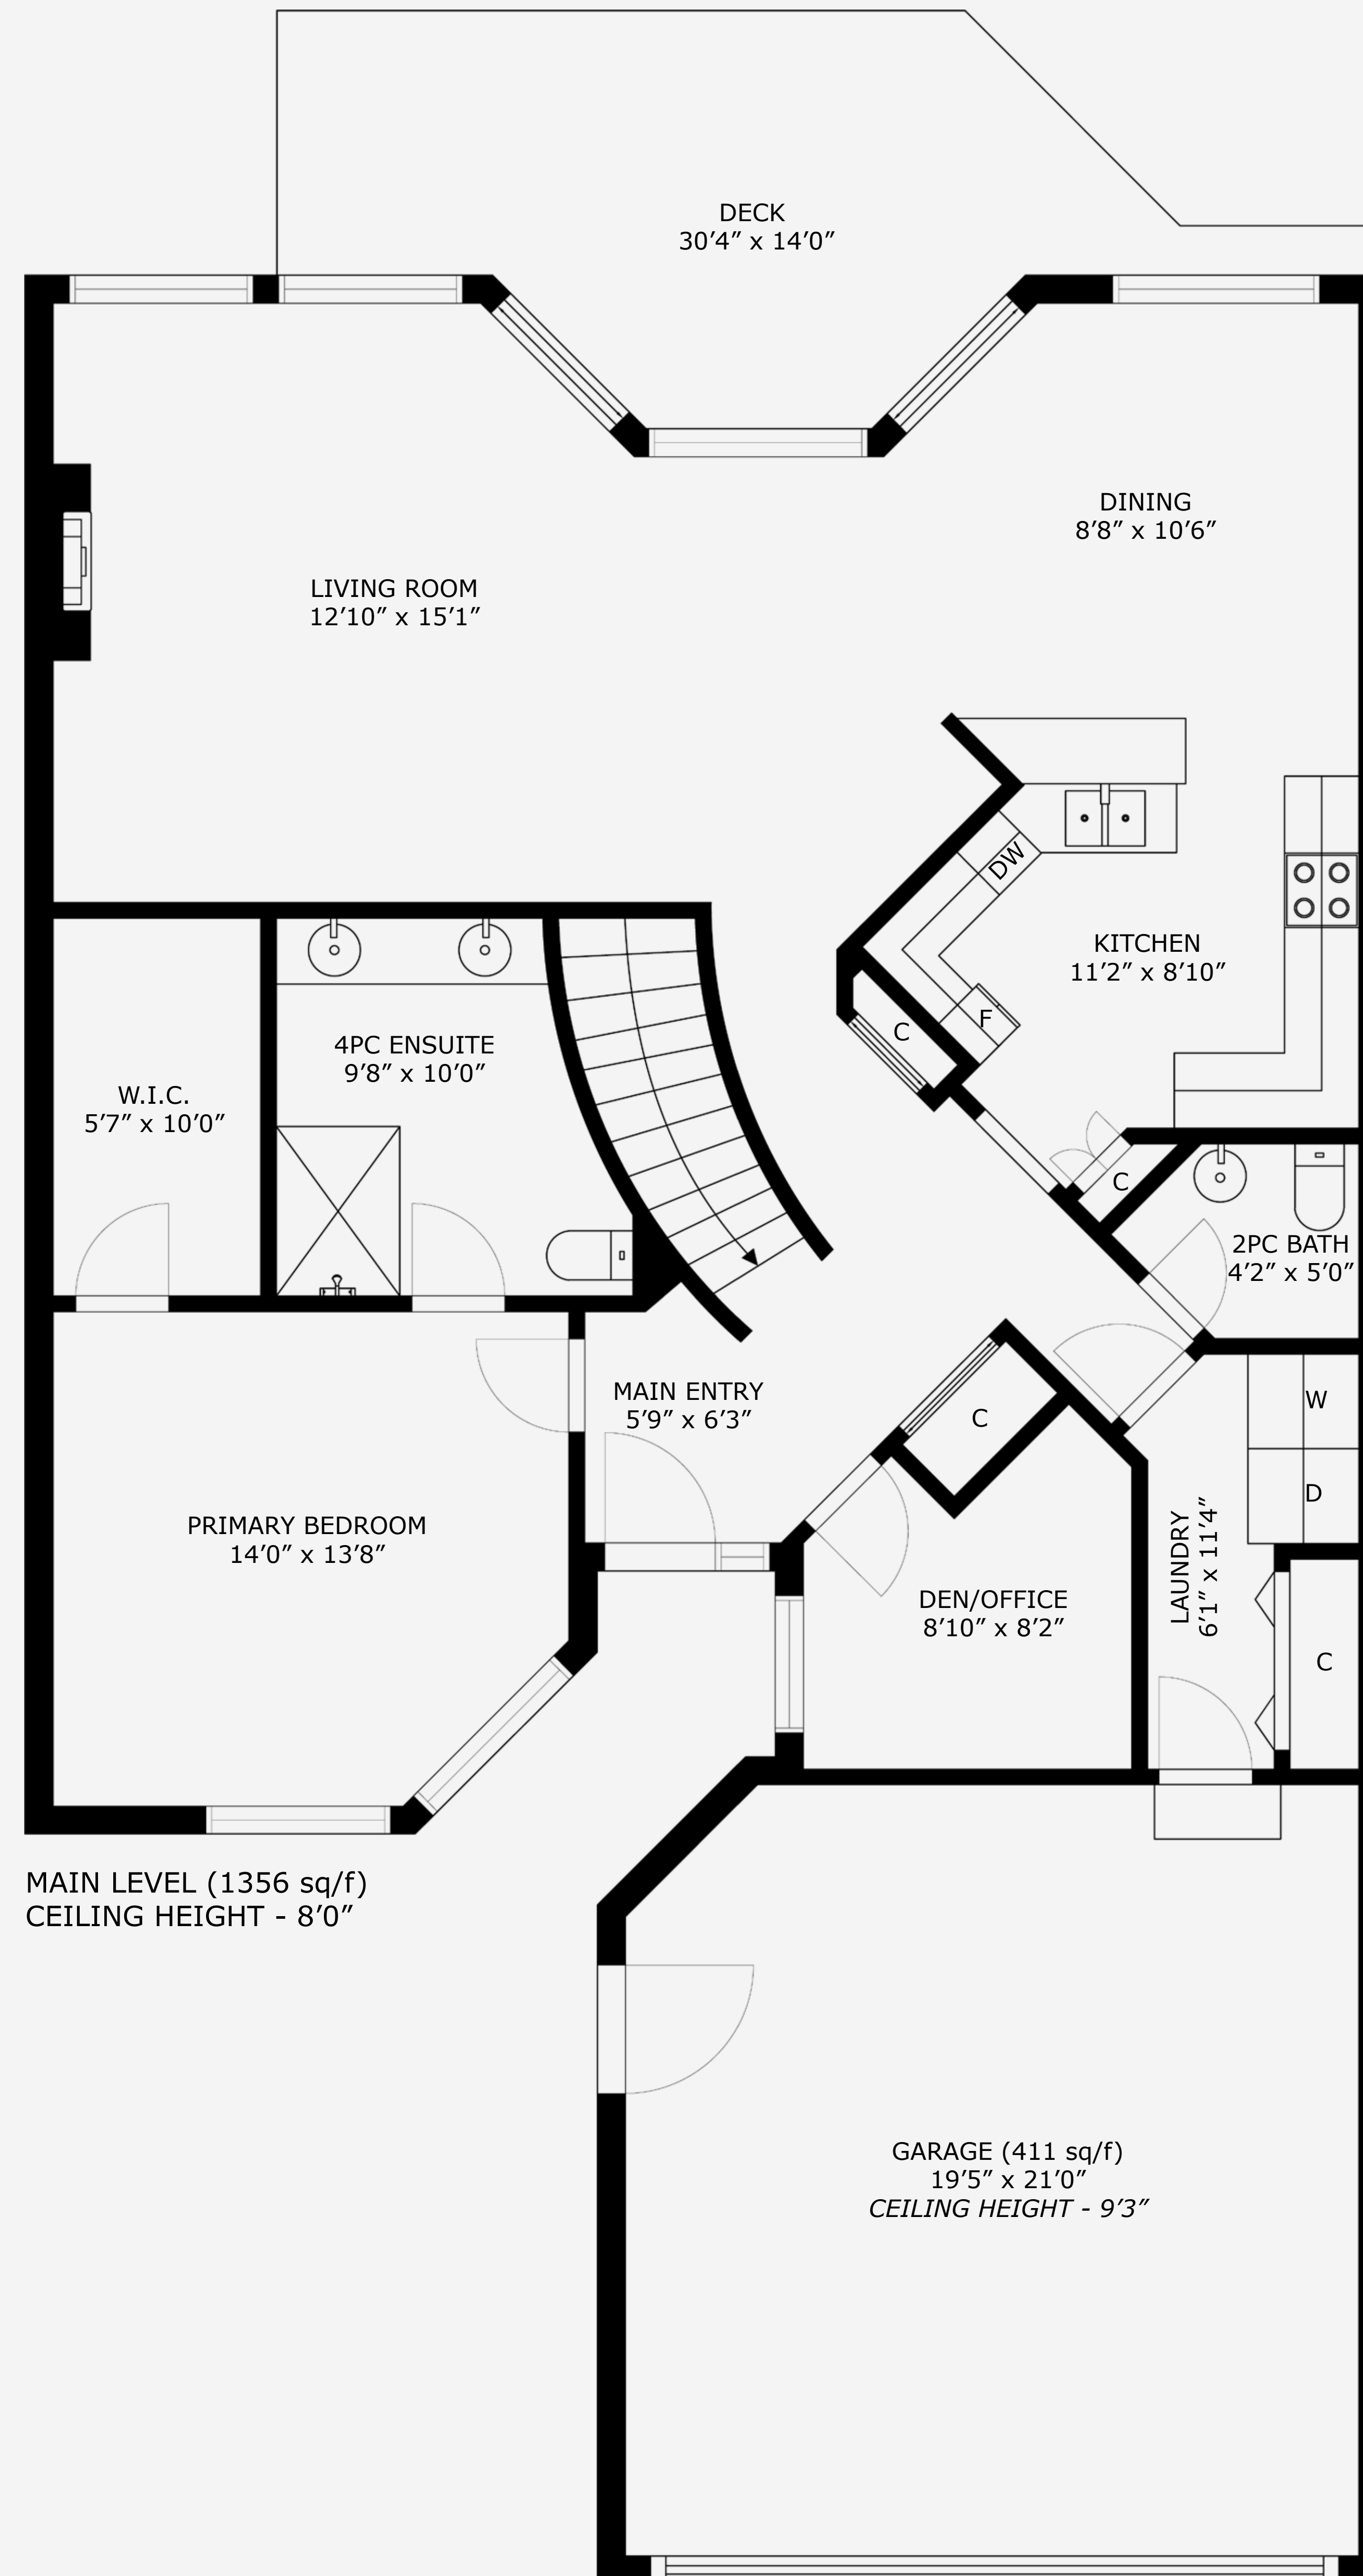

MILLER REAL ESTATE TEAM

Property Matrix

2242 Sq Ft
Total Area

411 Sq Ft
Garage

3355 Edgewood Drive

Total Area - 2242 Sq Ft

All measurements are approximate and should be verified by the Buyer if important.