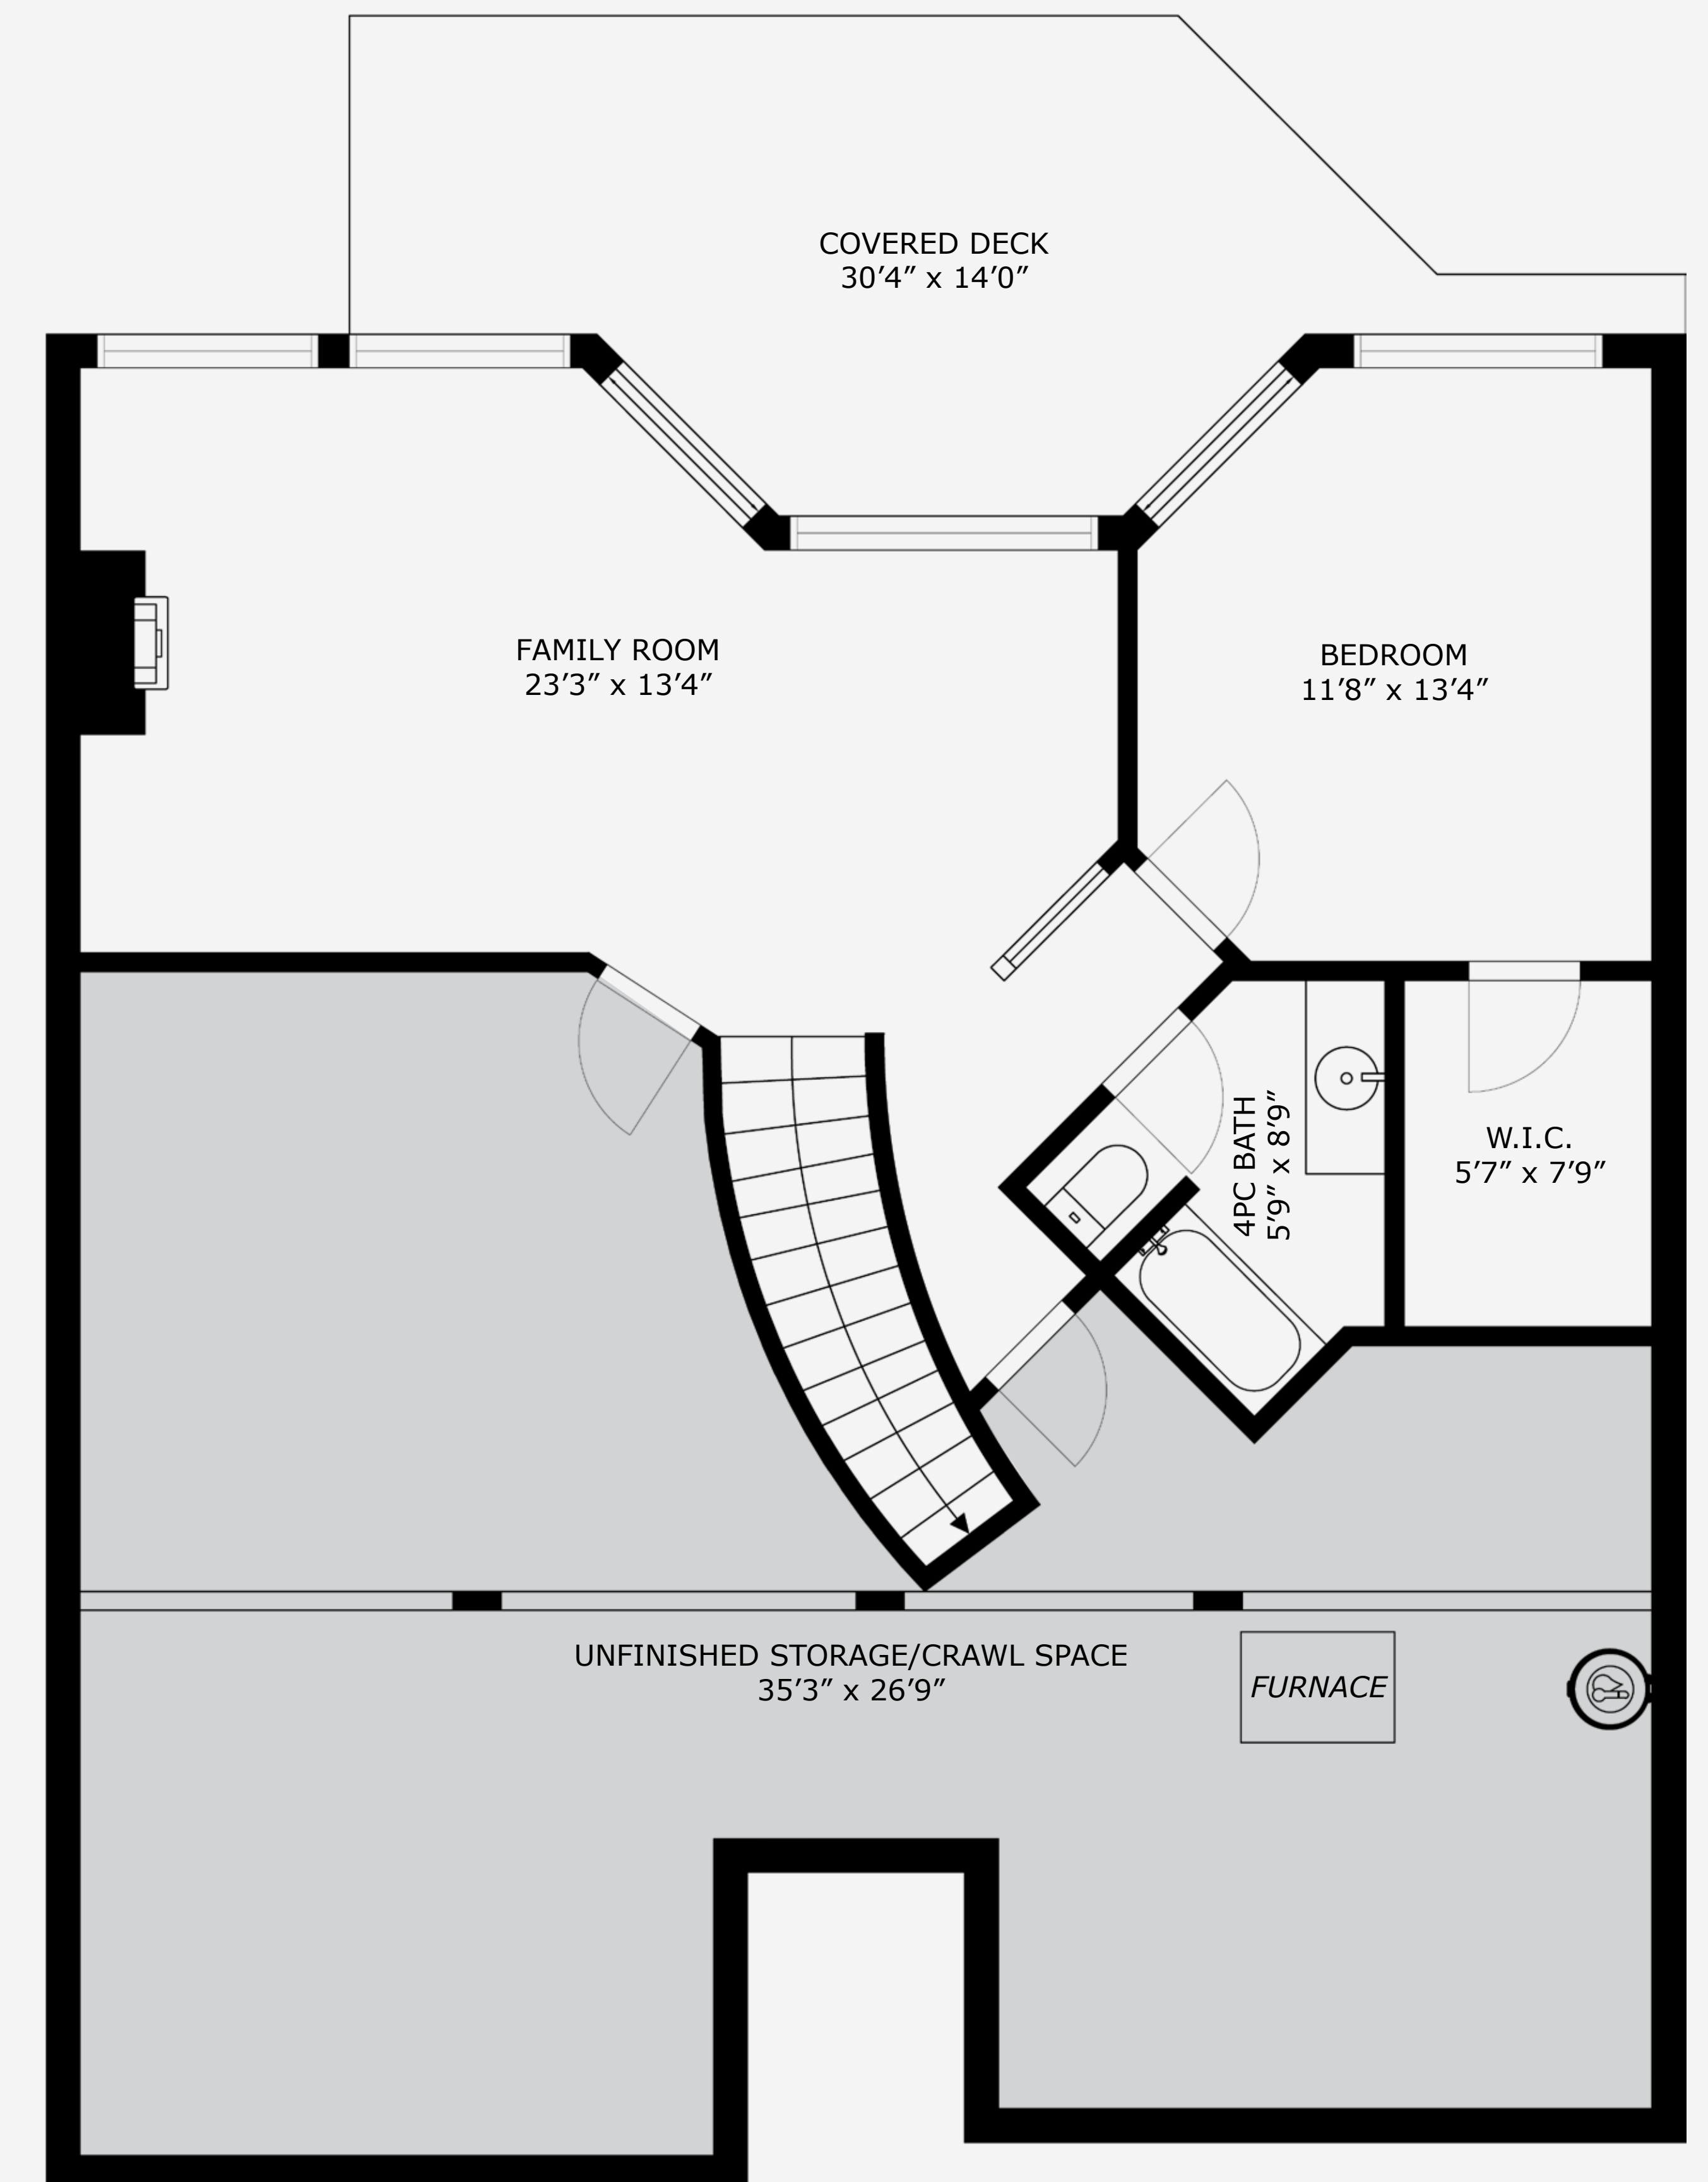

MILLER REAL ESTATE TEAM

Property Matrix

2242 Sq Ft
Total Area

411 Sq Ft
Garage

3355 Edgewood Drive

Total Area - 2242 Sq Ft

All measurements are approximate and should be verified by the Buyer if important.